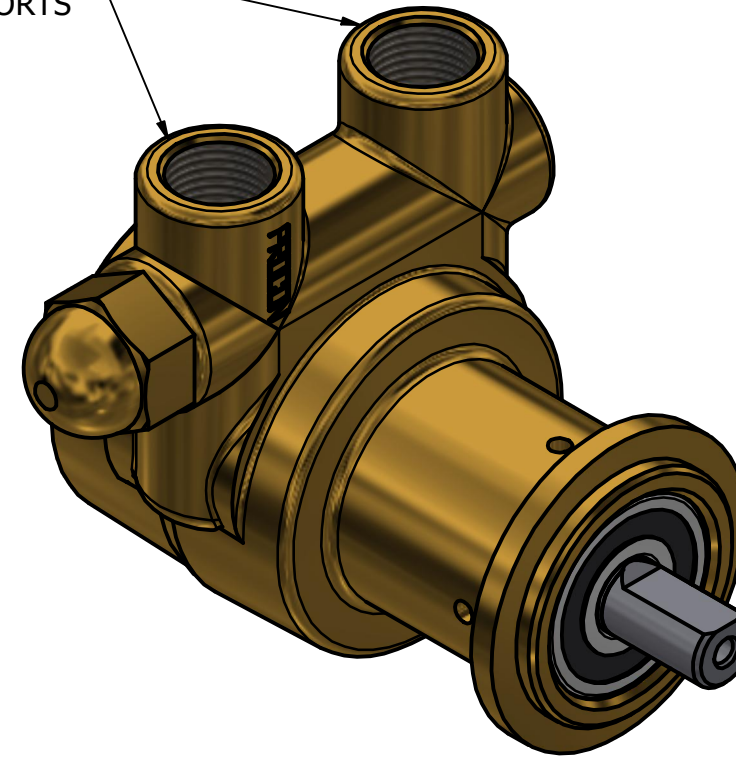

3/8" NPT  
INLET/OUTLET PORTS

**SERIES 2  
ROTARY VANE PUMP  
CLAMP-ON STYLE  
"S" MOUNTING  
3/8" NPT PORTS  
WITH RELIEF VALVE**