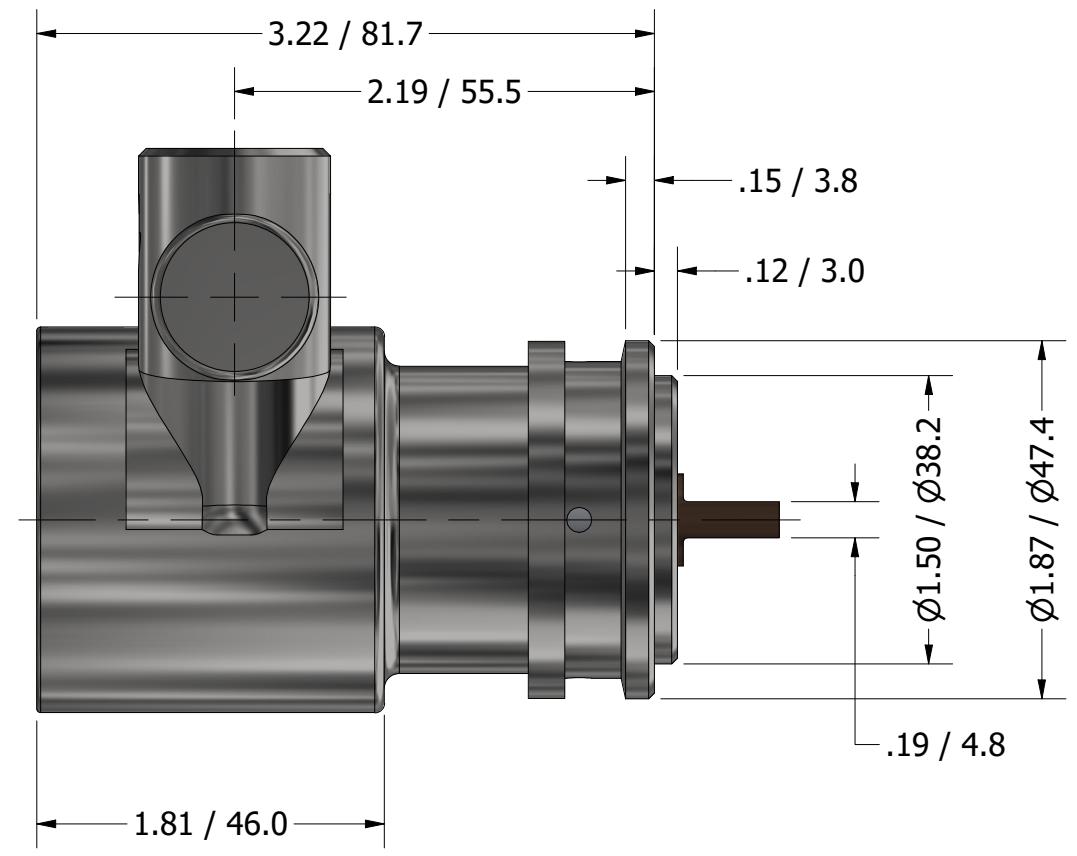

**SERIES 3
ROTARY VANE PUMP
CLAMP-ON STYLE
"B" MOUNTING
3/8" NPT PORTS**

3/8" NPT
INLET/OUTLET PORTS

PROCON[®]

custom | fluid | solutions[®]

a division of **Standex**

W1083