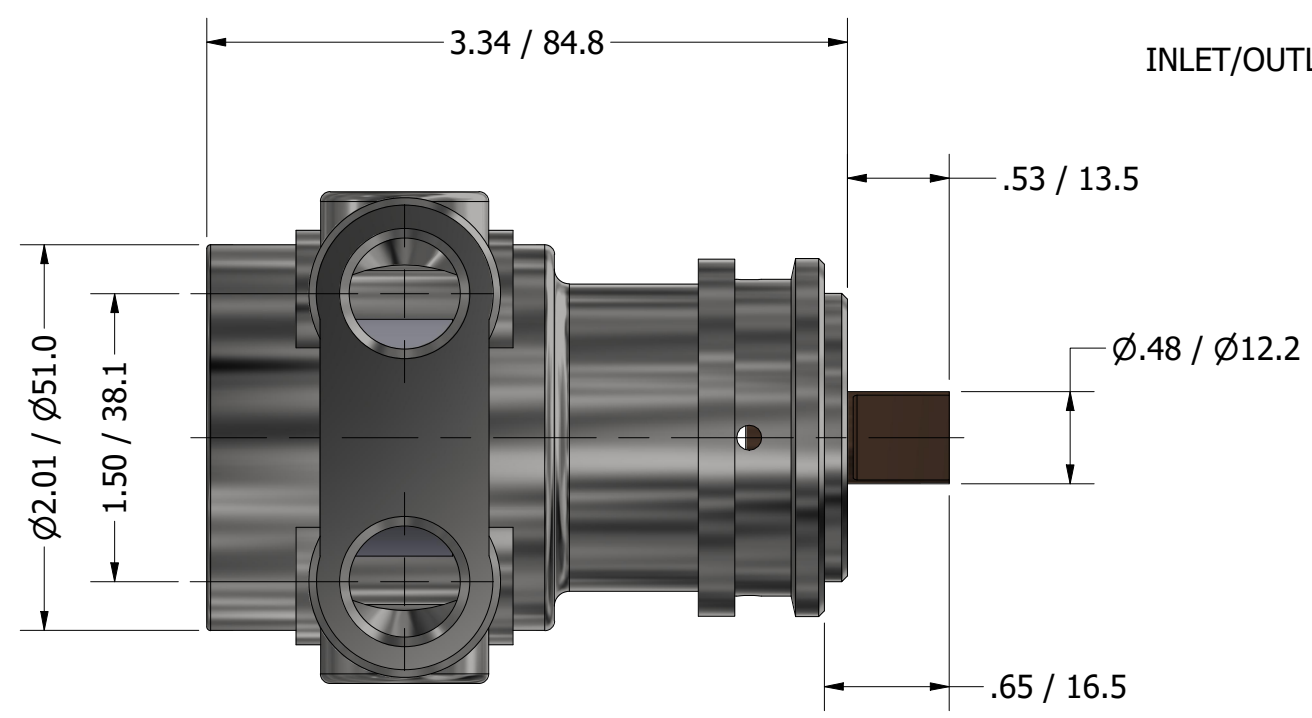

**SERIES 3
ROTARY VANE PUMP
CLAMP-ON STYLE
"B" MOUNTING
3/8" NPT PORTS**

3/8" NPT
INLET/OUTLET PORTS

PROCON[®]

custom | fluid | solutions[®]

a division of **Standex**

W1083