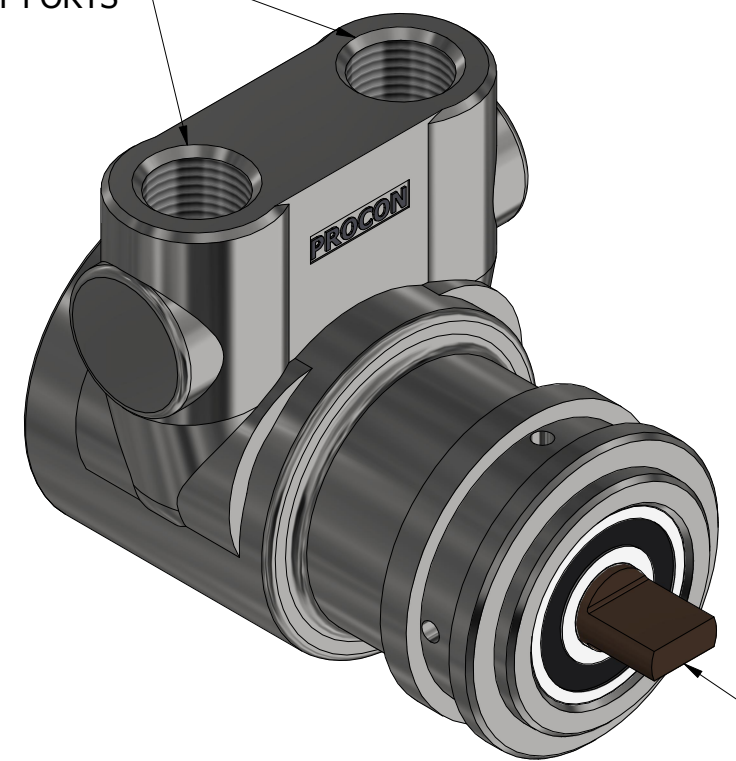

**SERIES 3
ROTARY VANE PUMP
CLAMP-ON STYLE
"B" MOUNTING
3/8" NPT PORTS**

3/8" NPT
INLET/OUTLET PORTS

PROCON[®]

custom | fluid | solutions[®]

a division of **Standex**

W1083