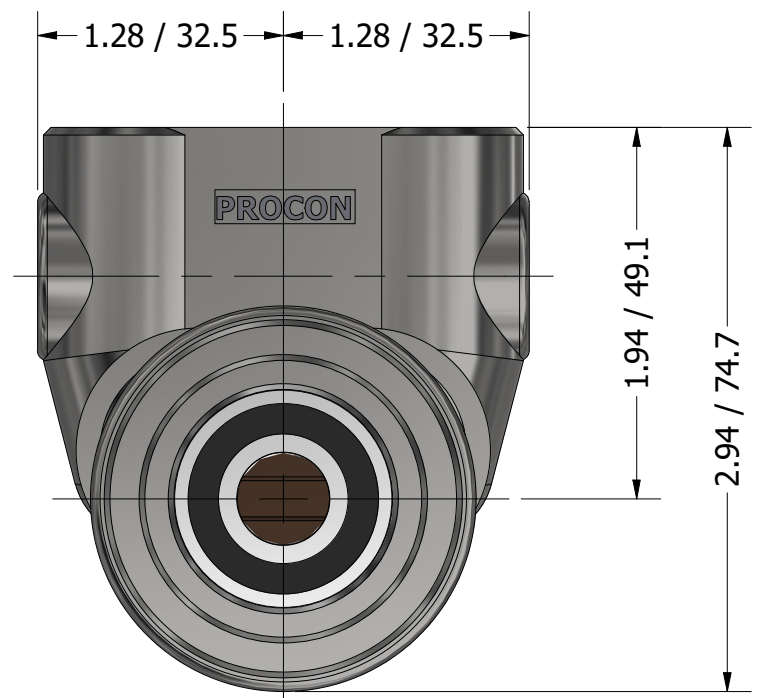

**SERIES 3
ROTARY VANE PUMP
CLAMP-ON STYLE
"B" MOUNTING
3/8" NPT PORTS**

3/8" NPT
INLET/OUTLET PORTS

PROCON[®]

custom | fluid | solutions[®]

a division of **Standex**

W1083