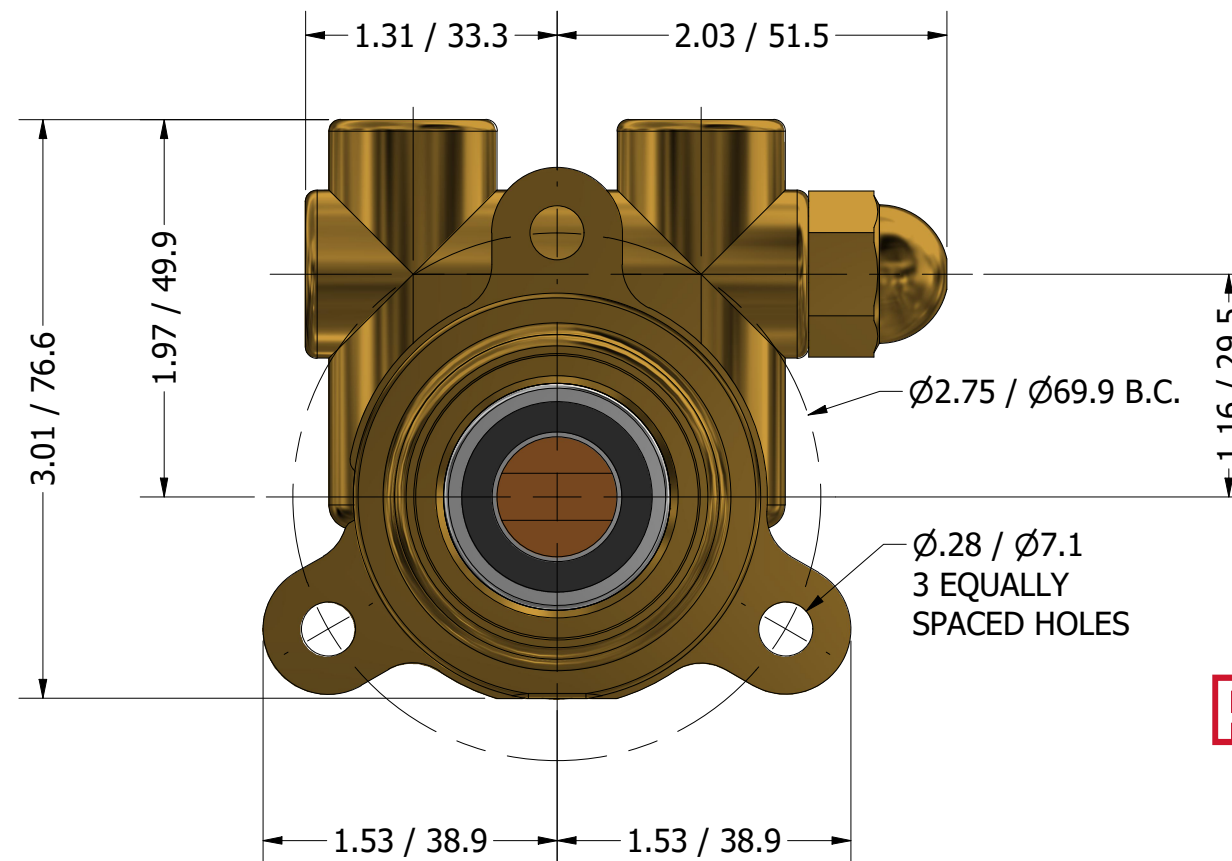

**SERIES 2
ROTARY VANE PUMP
BOLT-ON STYLE
"L" MOUNTING
3/8" NPT PORTS
WITH RELIEF VALVE**

PROCON[®]

custom | fluid | solutions[®]

a division of **Standex**

W1074