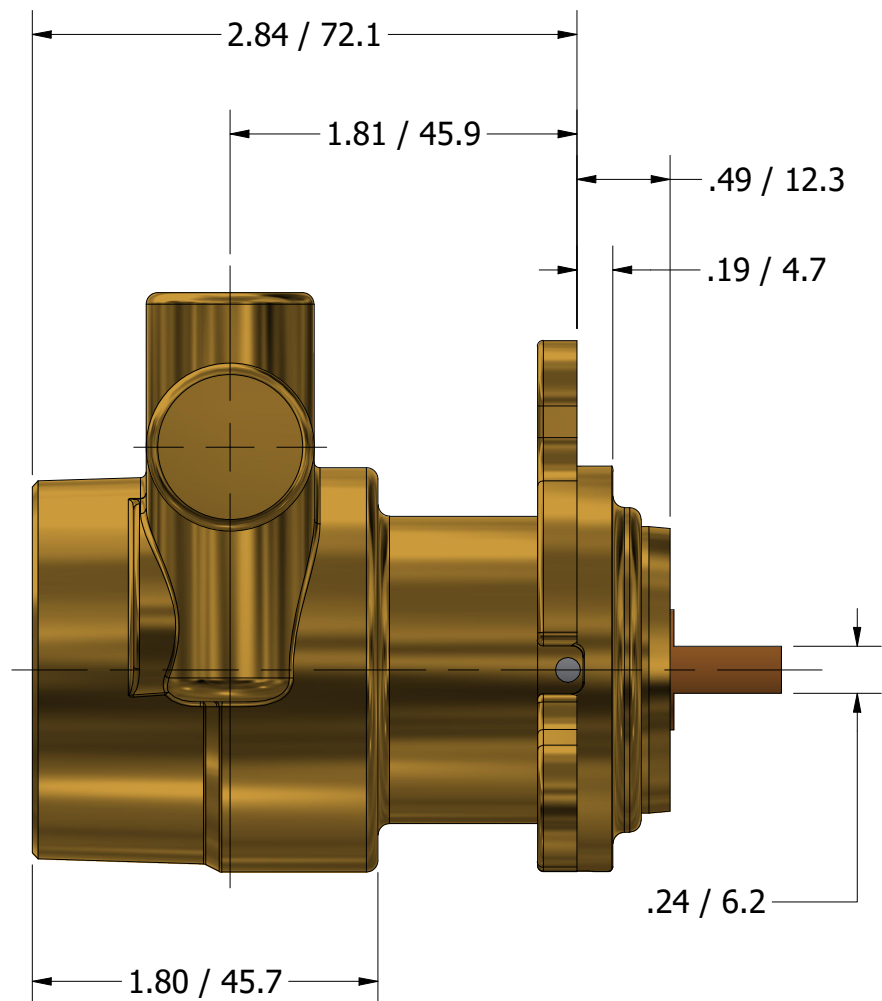

**SERIES 2
ROTARY VANE PUMP
BOLT-ON STYLE
"L" MOUNTING
3/8" NPT PORTS
WITH RELIEF VALVE**

PROCON[®]

custom | fluid | solutions[®]

a division of **Standex**

W1074