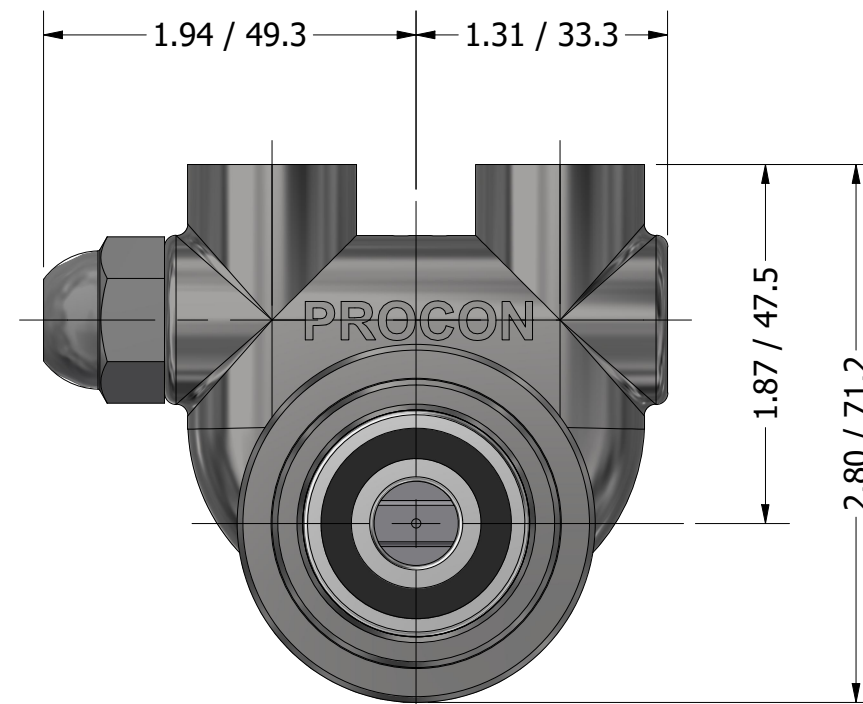

G3/8 (BSPP)
INLET/OUTLET PORTS

**207 ROTARY VANE PUMP
CLAMP-ON STYLE
"A" MOUNTING
G3/8 (BSPP) PORTS
WITH RELIEF VALVE**

PROCON[®]

custom | fluid | solutions[®]

a division of **Standex**

W7002