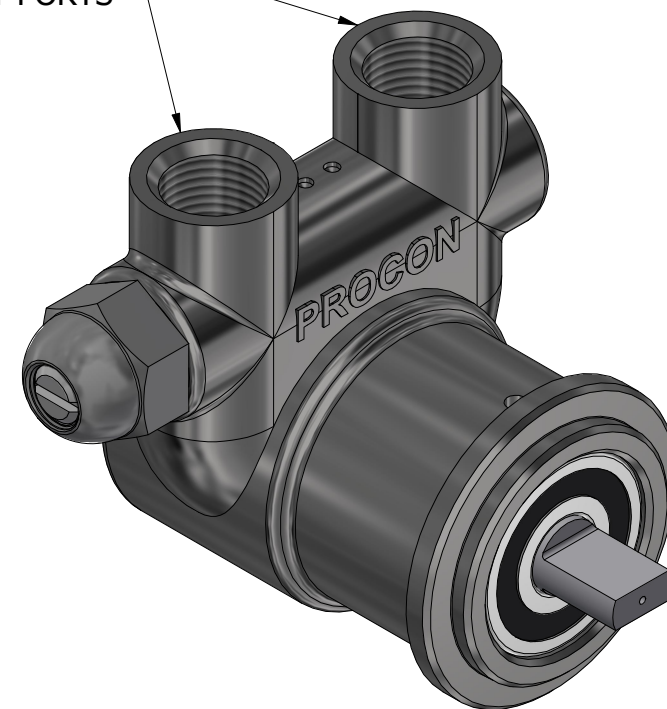

G3/8 (BSPP)
INLET/OUTLET PORTS

**207 ROTARY VANE PUMP
CLAMP-ON STYLE
"A" MOUNTING
G3/8 (BSPP) PORTS
WITH RELIEF VALVE**

PROCON[®]

custom | fluid | solutions[®]

a division of **Standex**

W7002