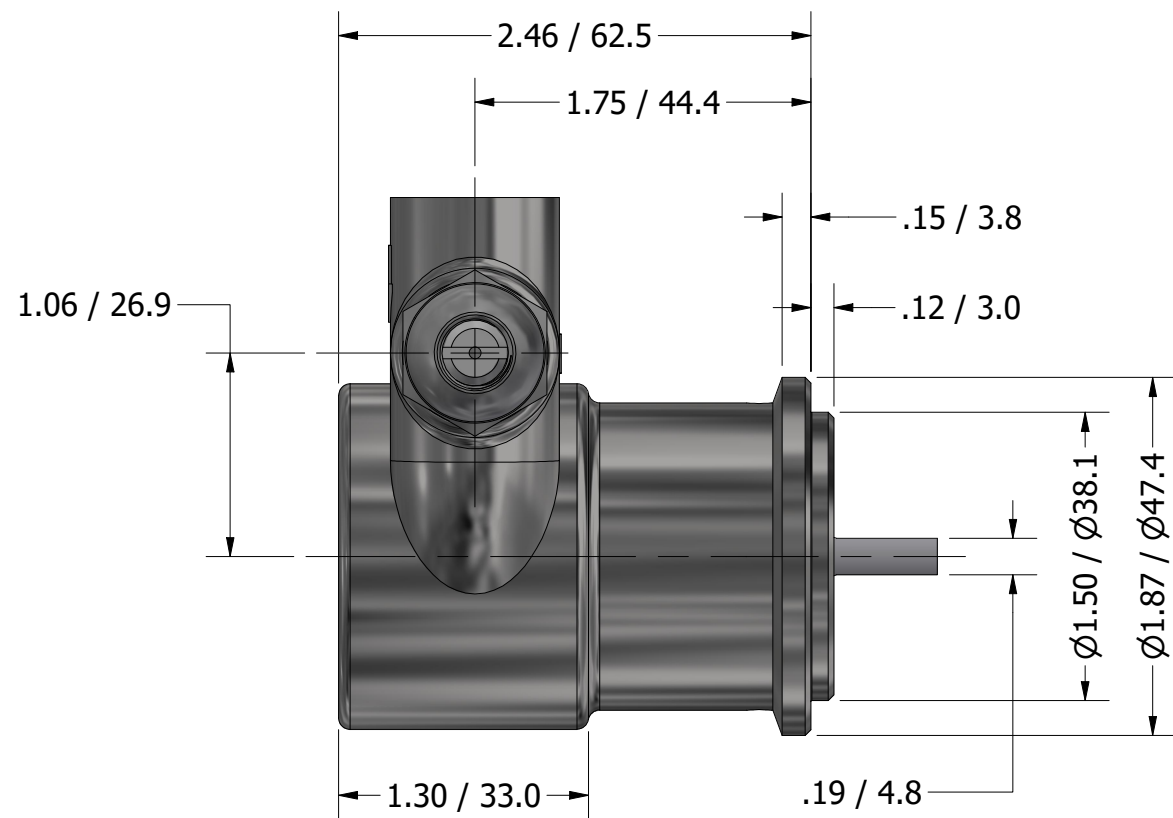

G3/8 (BSPP)
INLET/OUTLET PORTS

**207 ROTARY VANE PUMP
CLAMP-ON STYLE
"A" MOUNTING
G3/8 (BSPP) PORTS
WITH RELIEF VALVE**

PROCON[®]

custom | fluid | solutions[®]

a division of **Standex**

W7002