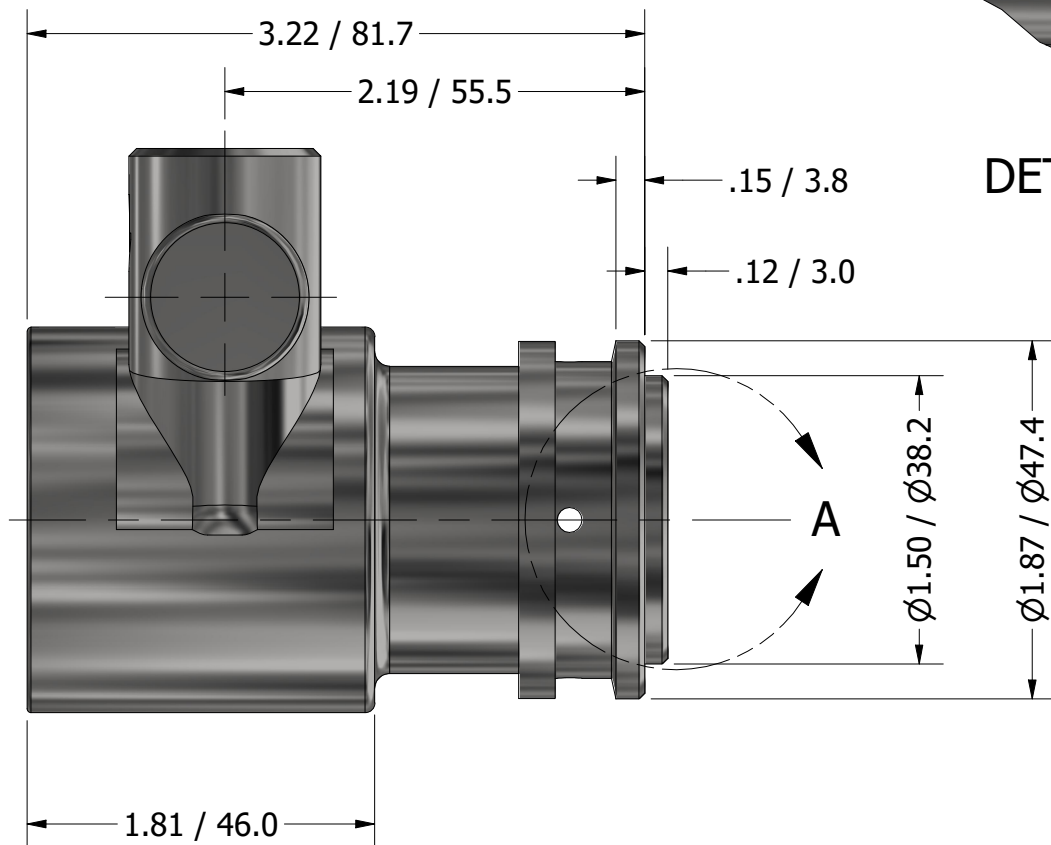

3/8" NPT  
INLET/OUTLET PORTS

**SERIES 3  
ROTARY VANE PUMP  
CLAMP-ON STYLE  
"D" MOUNTING  
3/8" NPT PORTS**

DETAIL A

**PROCON**<sup>®</sup>

custom | fluid | solutions<sup>®</sup>

a division of **Standex**

W1086