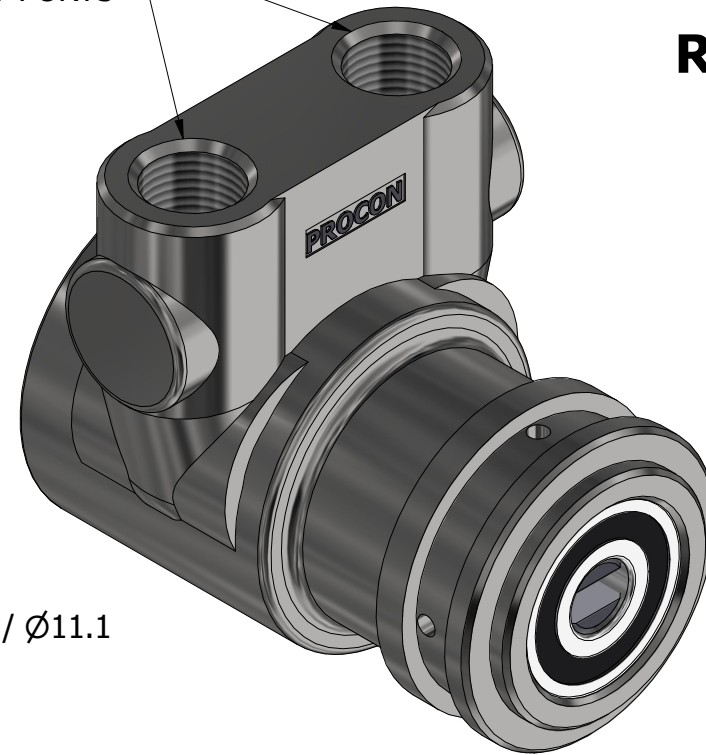

3/8" NPT  
INLET/OUTLET PORTS

**SERIES 3  
ROTARY VANE PUMP  
CLAMP-ON STYLE  
"D" MOUNTING  
3/8" NPT PORTS**

DETAIL A

**PROCON**<sup>®</sup>

custom | fluid | solutions<sup>®</sup>

a division of **Standex**

W1086