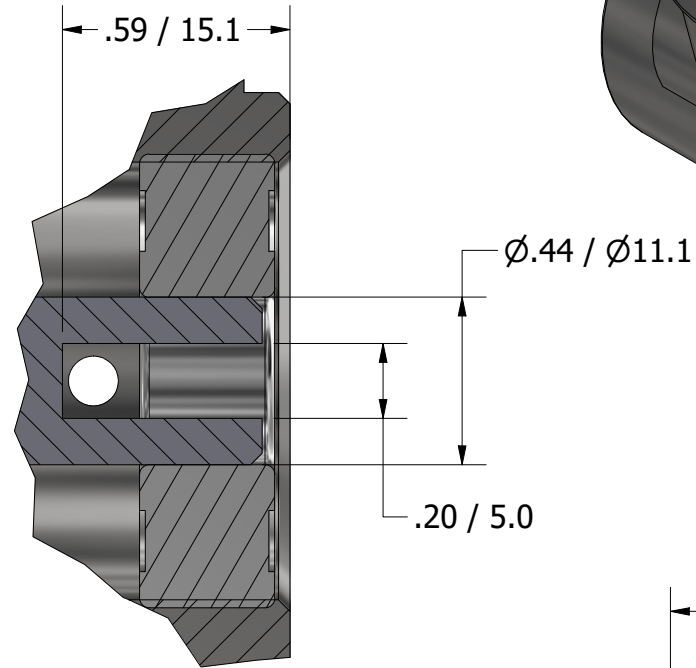

3/8" NPT  
INLET/OUTLET PORTS

**SERIES 3  
ROTARY VANE PUMP  
CLAMP-ON STYLE  
"D" MOUNTING  
3/8" NPT PORTS**

DETAIL A

**PROCON**<sup>®</sup>

custom | fluid | solutions<sup>®</sup>

a division of **Standex**

W1086