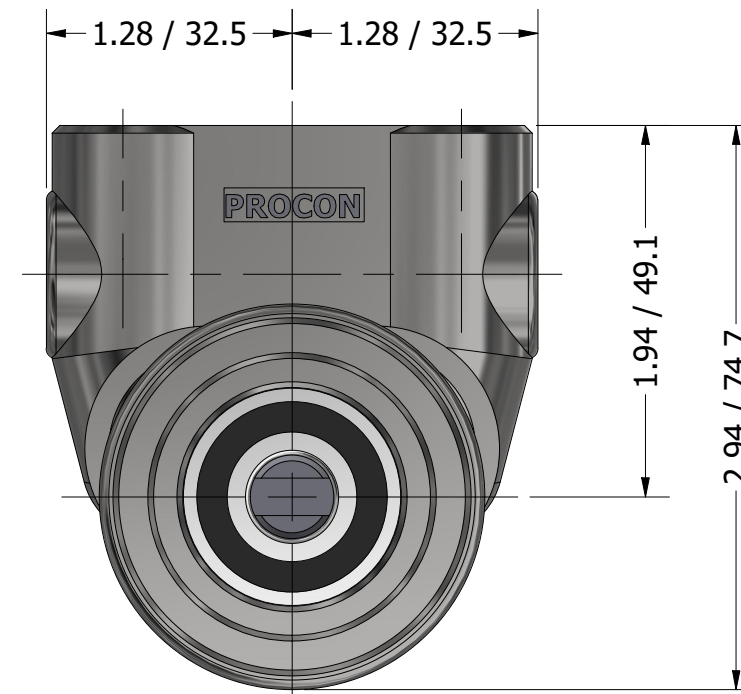

3/8" NPT  
INLET/OUTLET PORTS

**SERIES 3  
ROTARY VANE PUMP  
CLAMP-ON STYLE  
"D" MOUNTING  
3/8" NPT PORTS**

DETAIL A

**PROCON**<sup>®</sup>

custom | fluid | solutions<sup>®</sup>

a division of **Standex**

W1086