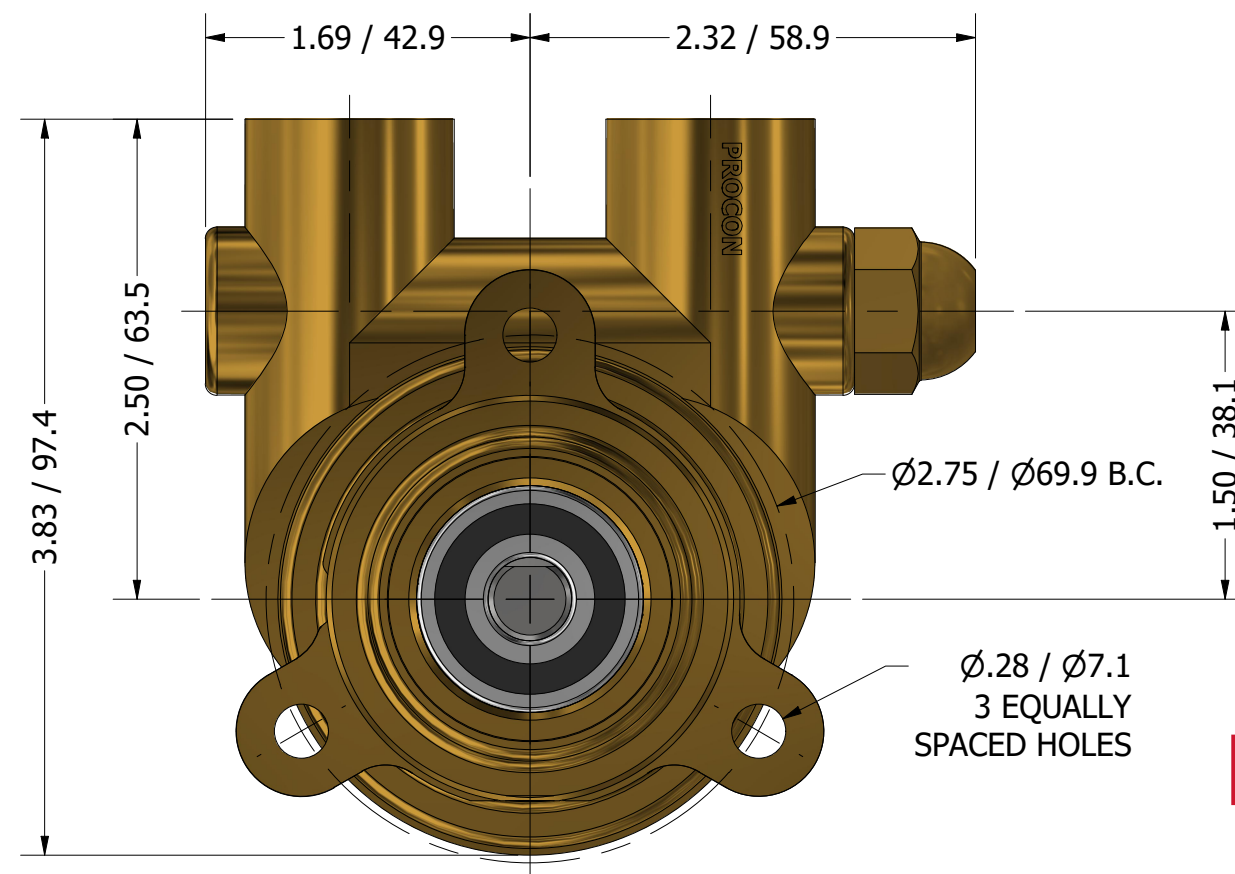

**SERIES 4  
ROTARY VANE PUMP  
BOLT-ON STYLE  
"E" MOUNTING  
1/2" NPT PORTS  
WITH RELIEF VALVE**

**PROCON**<sup>®</sup>

custom | fluid | solutions<sup>®</sup>

a division of **Standex**

W1153