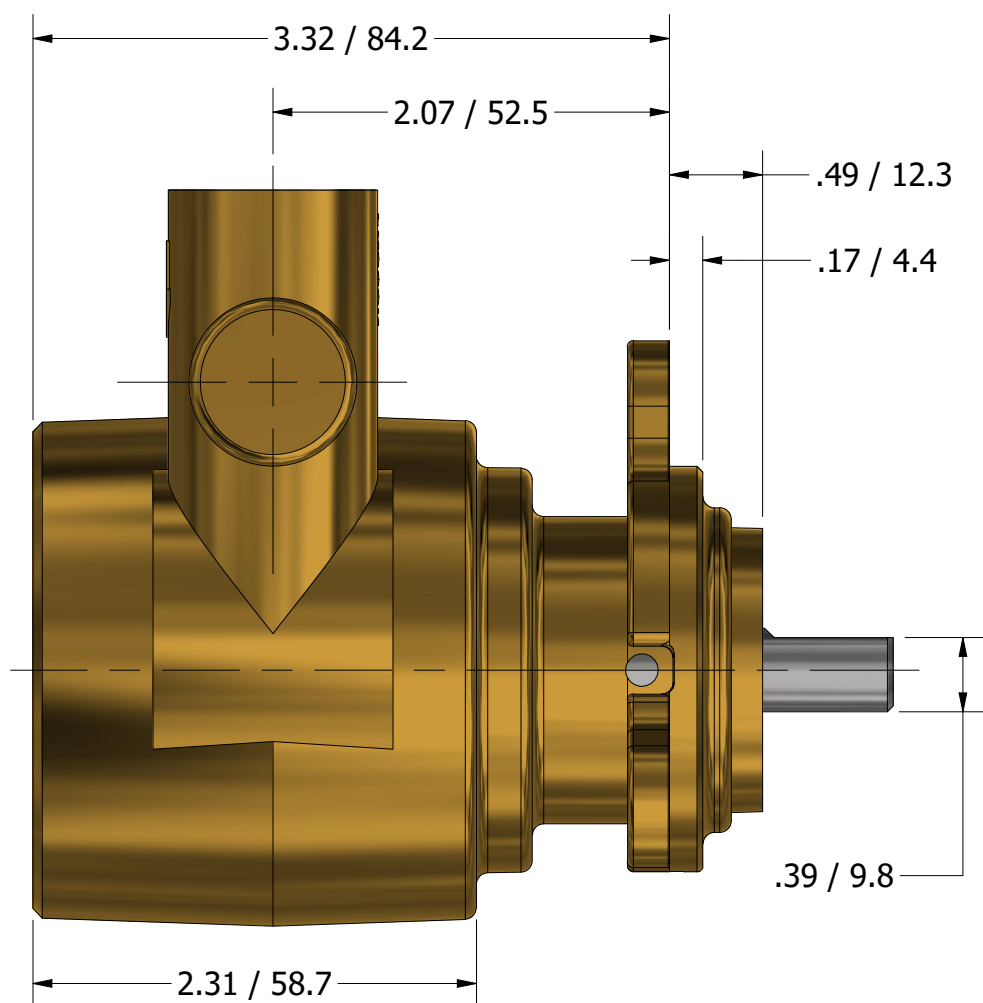

**SERIES 4  
ROTARY VANE PUMP  
BOLT-ON STYLE  
"E" MOUNTING  
1/2" NPT PORTS  
WITH RELIEF VALVE**

**PROCON**<sup>®</sup>

custom | fluid | solutions<sup>®</sup>

a division of **Standex**

W1153