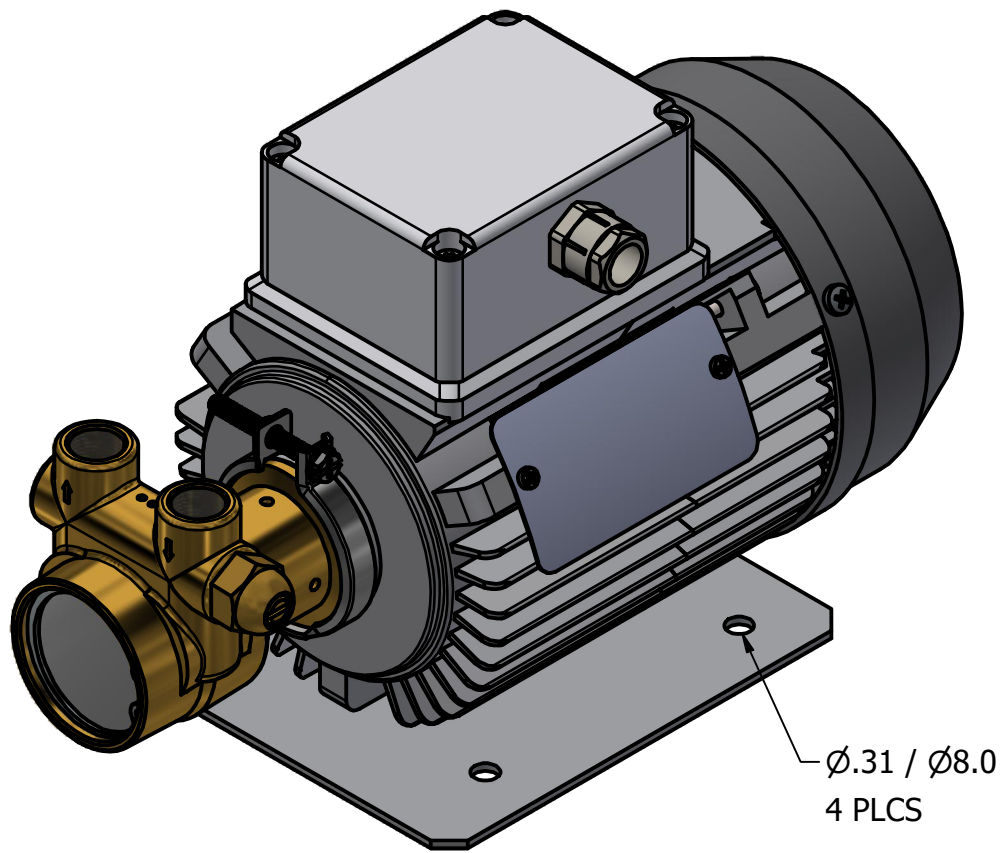

**SERIES 2
 ROTARY VANE PUMP
 CLAMP-ON STYLE
 ON 717 MOTOR
 G3/8 (BSPP) PORTS
 WITH RELIEF VALVE**

G3/8 (BSPP)
 INLET/OUTLET PORTS
 2 PLCS

1.50 / 38.1

RELIEF VALVE

717 MOTOR