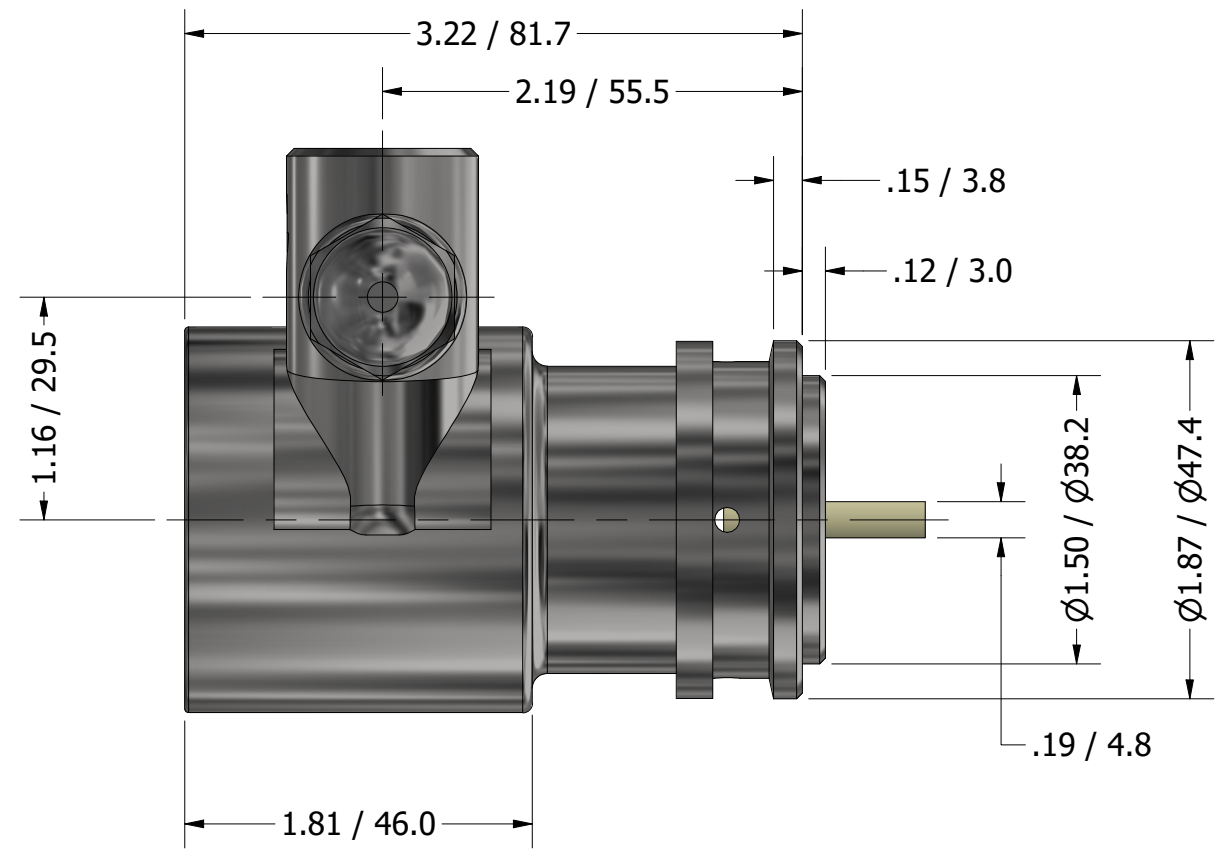

**SERIES 3
 ROTARY VANE PUMP
 CLAMP-ON STYLE
 "C" MOUNTING
 3/8" NPT PORTS
 WITH RELIEF VALVE**

3/8" NPT
 INLET/OUTLET PORTS

PROCON[®]

custom | fluid | solutions[®]

a division of **Standex**

W1113