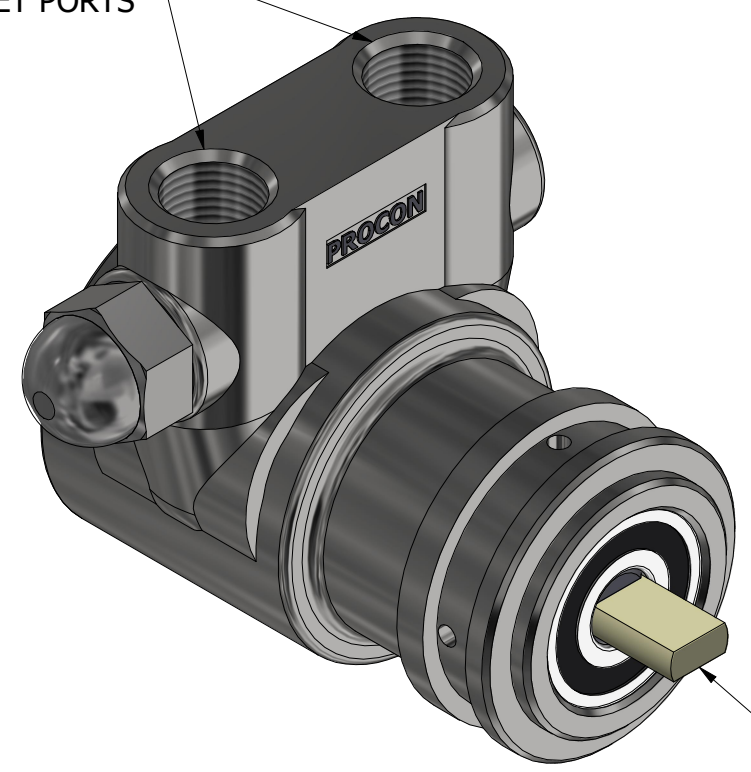

**SERIES 3
 ROTARY VANE PUMP
 CLAMP-ON STYLE
 "C" MOUNTING
 3/8" NPT PORTS
 WITH RELIEF VALVE**

3/8" NPT
 INLET/OUTLET PORTS

PROCON[®]

custom | fluid | solutions[®]

a division of **Standex**

W1113