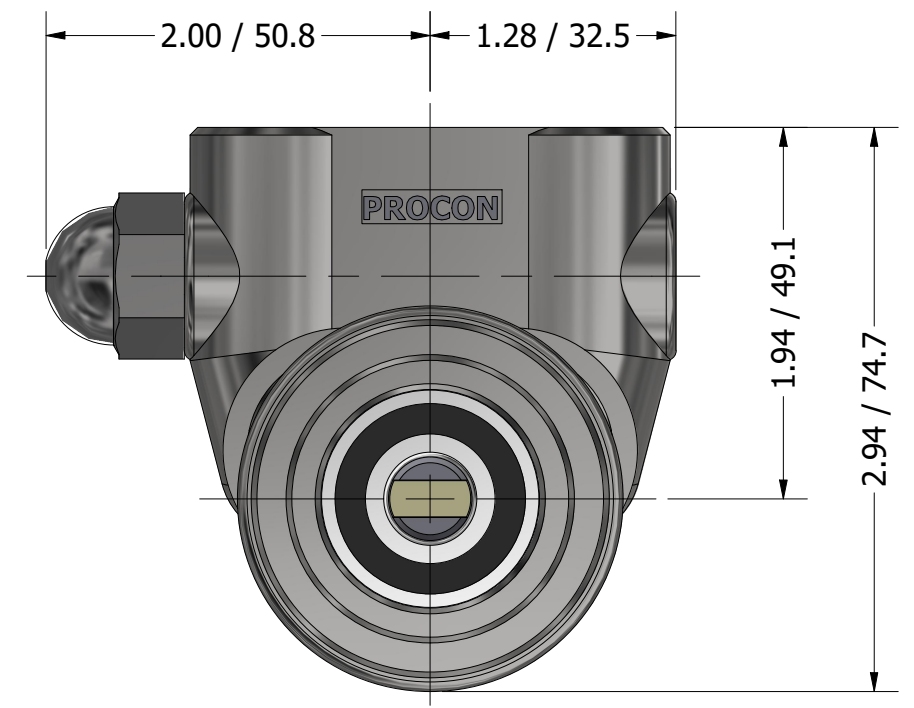

**SERIES 3
 ROTARY VANE PUMP
 CLAMP-ON STYLE
 "C" MOUNTING
 3/8" NPT PORTS
 WITH RELIEF VALVE**

3/8" NPT
 INLET/OUTLET PORTS

PROCON[®]

custom | fluid | solutions[®]

a division of **Standex**

W1113