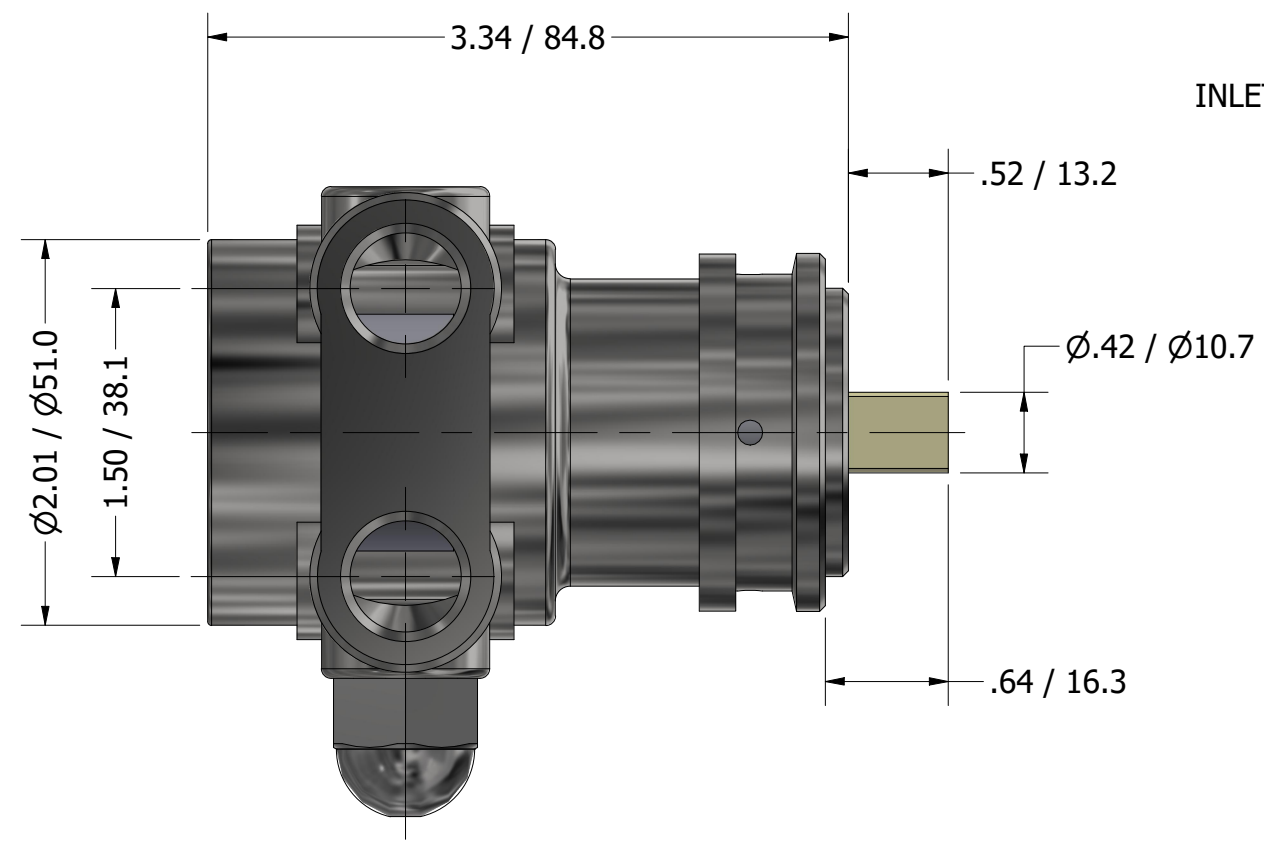

**SERIES 3
 ROTARY VANE PUMP
 CLAMP-ON STYLE
 "C" MOUNTING
 3/8" NPT PORTS
 WITH RELIEF VALVE**

3/8" NPT
 INLET/OUTLET PORTS

PROCON[®]

custom | fluid | solutions[®]

a division of **Standex**

W1113