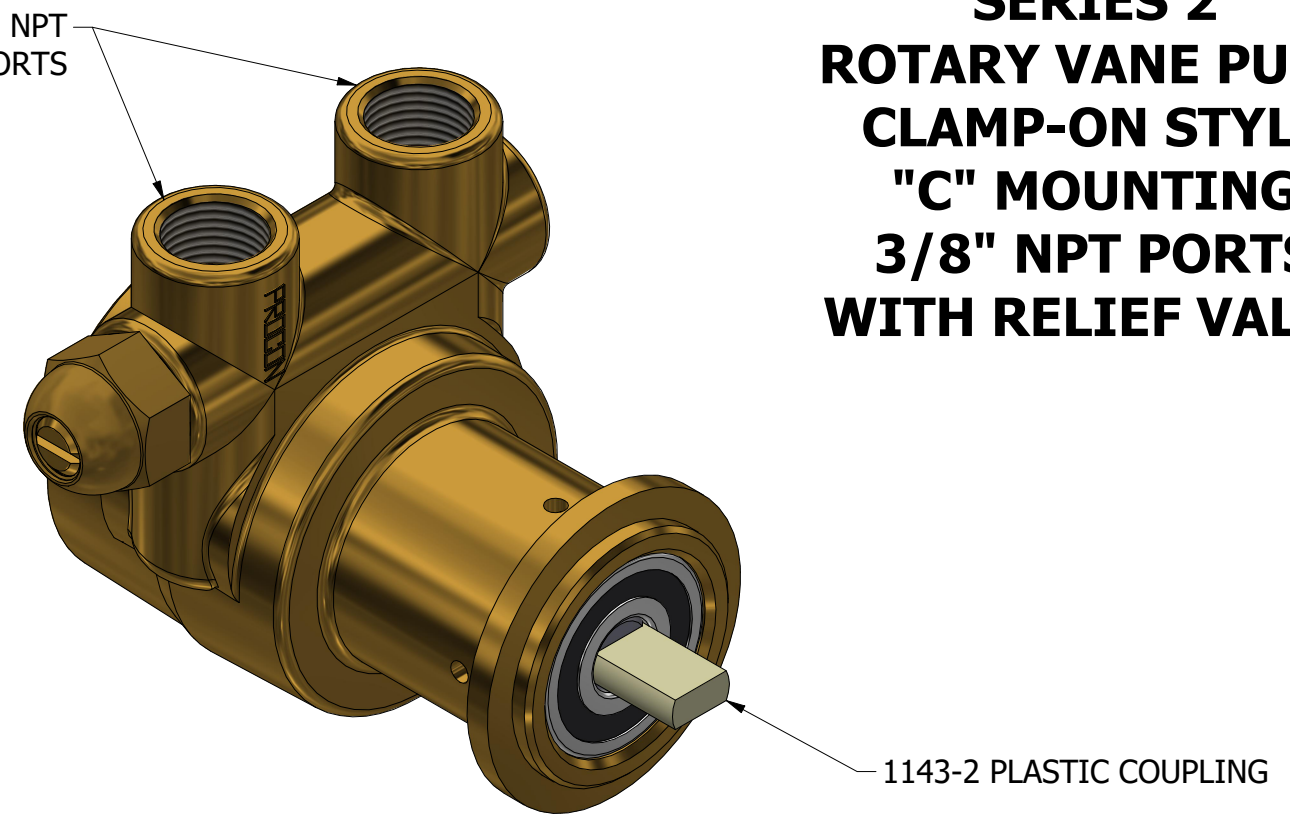

**SERIES 2  
ROTARY VANE PUMP  
CLAMP-ON STYLE  
"C" MOUNTING  
3/8" NPT PORTS  
WITH RELIEF VALVE**

**PROCON**<sup>®</sup>

custom | fluid | solutions<sup>®</sup>

a division of **Standex**

W1052