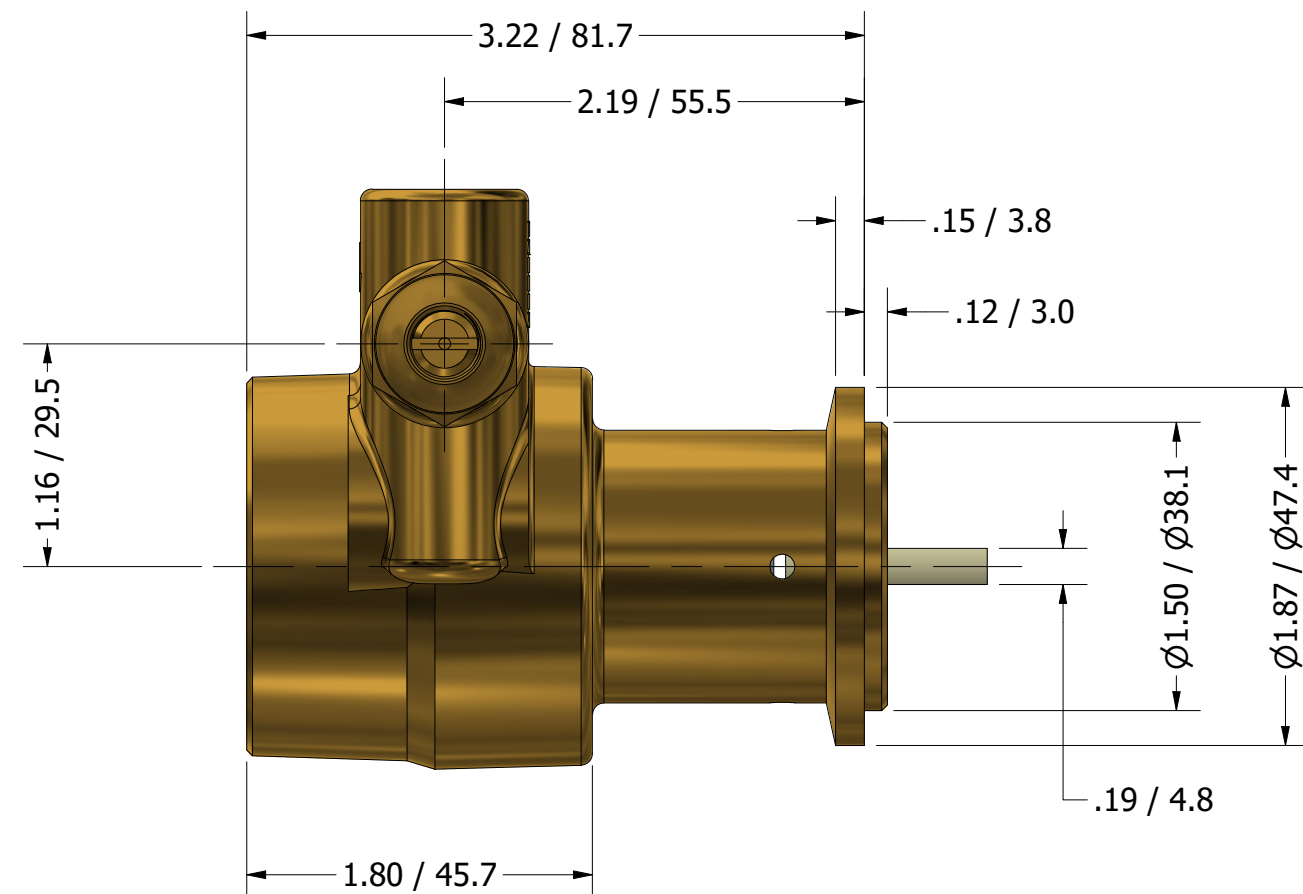

**SERIES 2  
ROTARY VANE PUMP  
CLAMP-ON STYLE  
"C" MOUNTING  
3/8" NPT PORTS  
WITH RELIEF VALVE**

**PROCON**<sup>®</sup>

custom | fluid | solutions<sup>®</sup>

a division of **Standex**

W1052