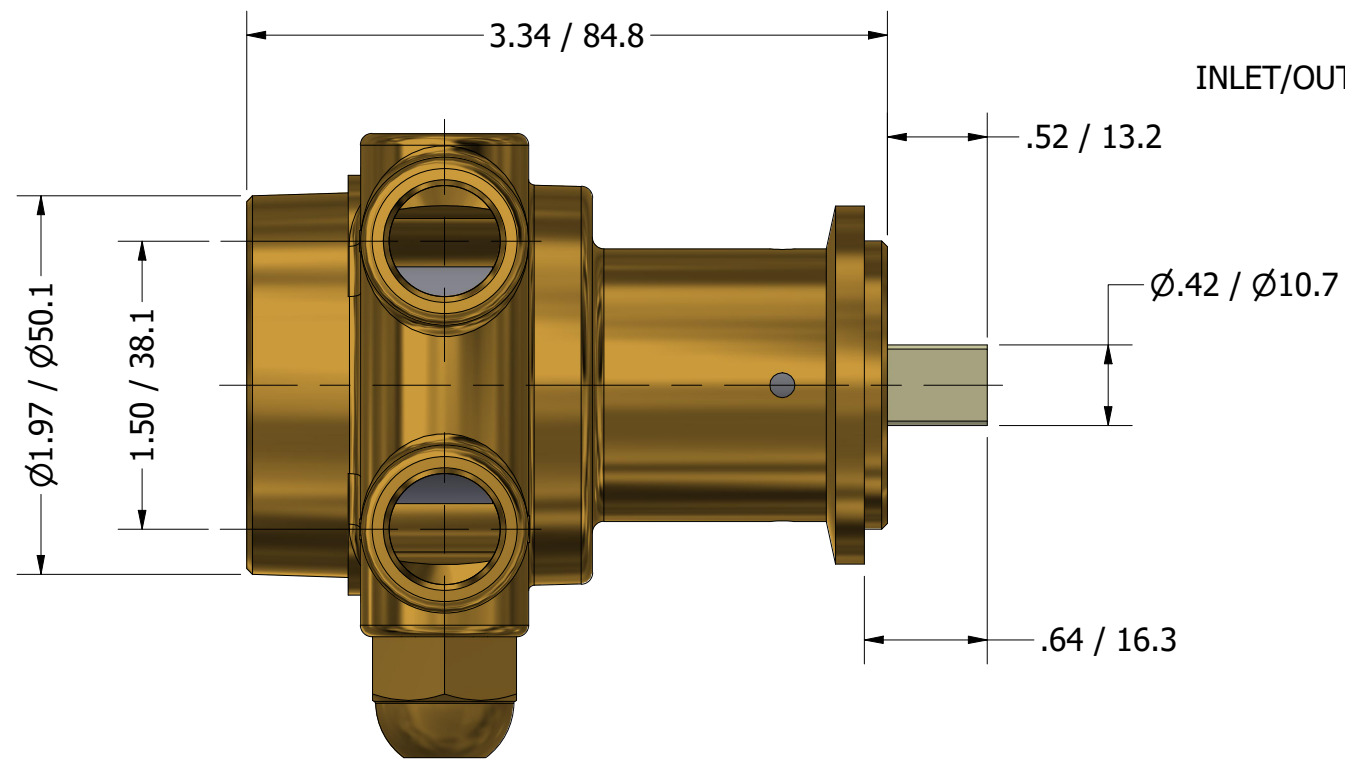

**SERIES 2  
ROTARY VANE PUMP  
CLAMP-ON STYLE  
"C" MOUNTING  
3/8" NPT PORTS  
WITH RELIEF VALVE**

**PROCON**<sup>®</sup>

custom | fluid | solutions<sup>®</sup>

a division of **Standex**

W1052