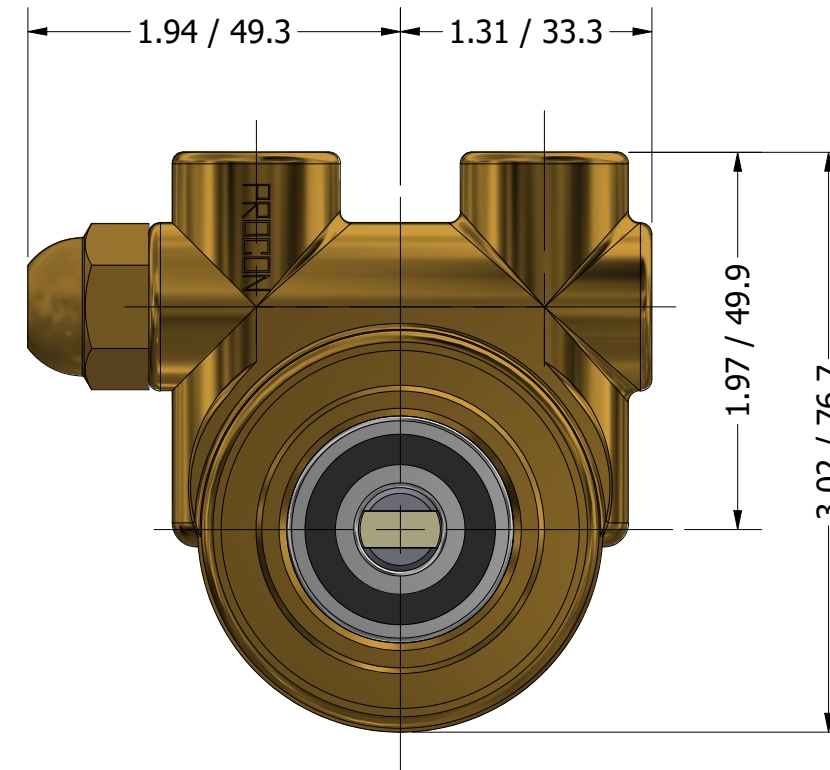

**SERIES 2  
ROTARY VANE PUMP  
CLAMP-ON STYLE  
"C" MOUNTING  
3/8" NPT PORTS  
WITH RELIEF VALVE**

**PROCON**<sup>®</sup>

custom | fluid | solutions<sup>®</sup>

a division of **Standex**

W1052