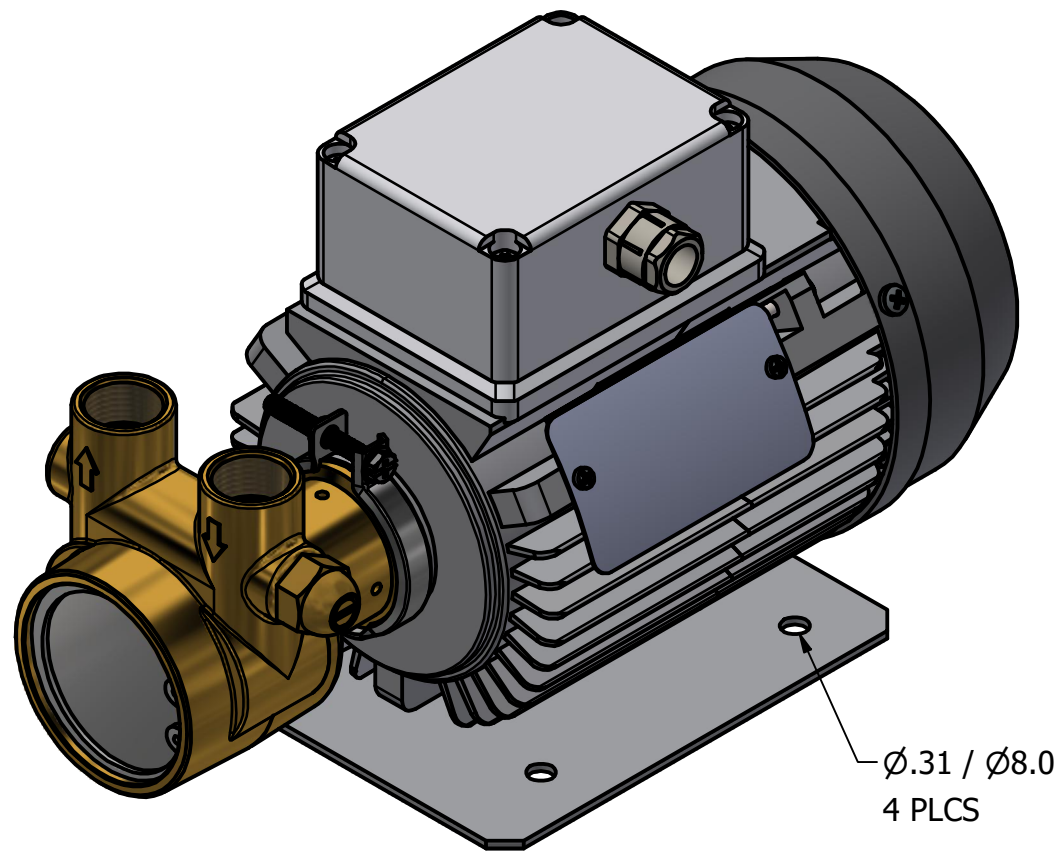

**SERIES 4
 ROTARY VANE PUMP
 CLAMP-ON STYLE
 ON 717 MOTOR
 1/2" NPT PORTS
 WITH RELIEF VALVE**

Ø.31 / Ø8.0
 4 PLCS

1/2" NPT
 INLET/OUTLET PORTS
 2 PLCS

1.88 / 47.8

RELIEF VALVE

717 MOTOR