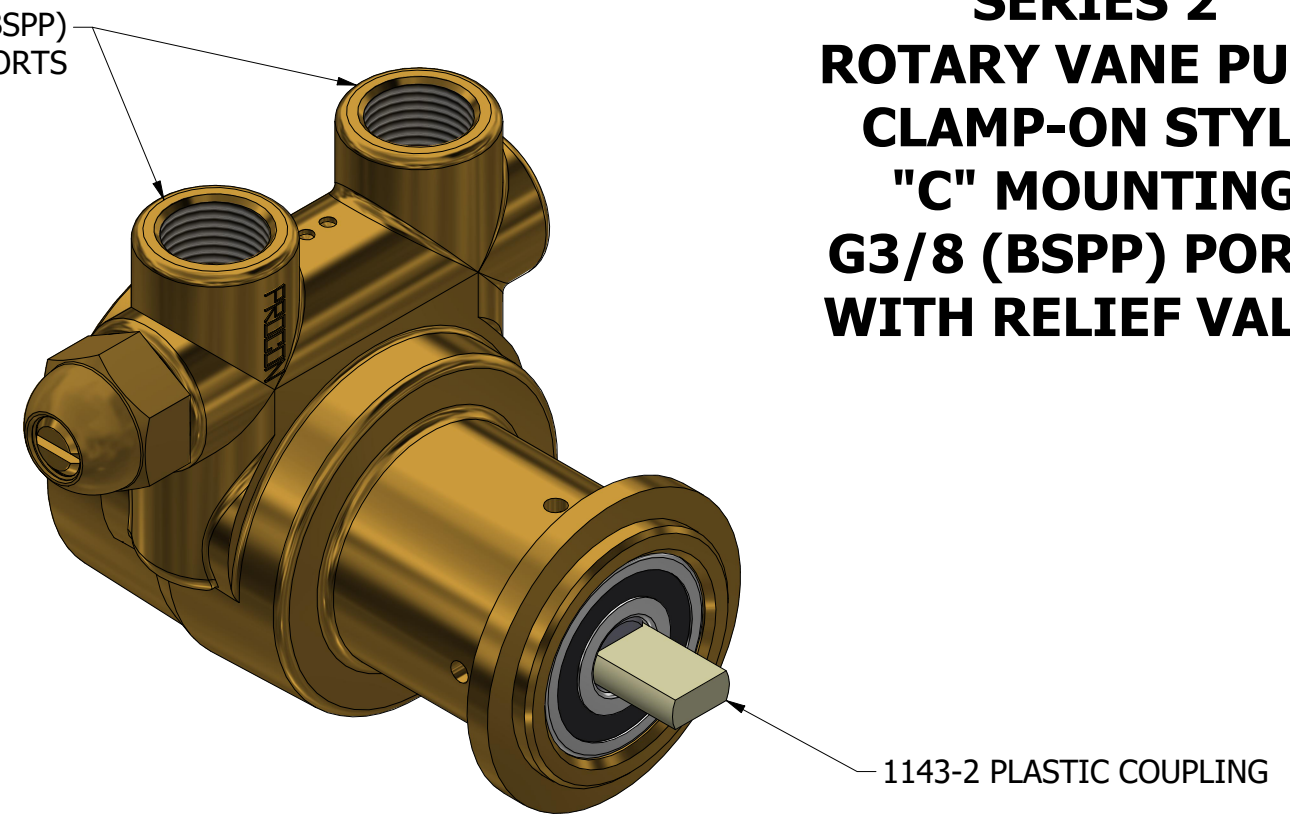

**SERIES 2
ROTARY VANE PUMP
CLAMP-ON STYLE
"C" MOUNTING
G3/8 (BSPP) PORTS
WITH RELIEF VALVE**

PROCON[®]

custom | fluid | solutions[®]

a division of **Standex**

W1053