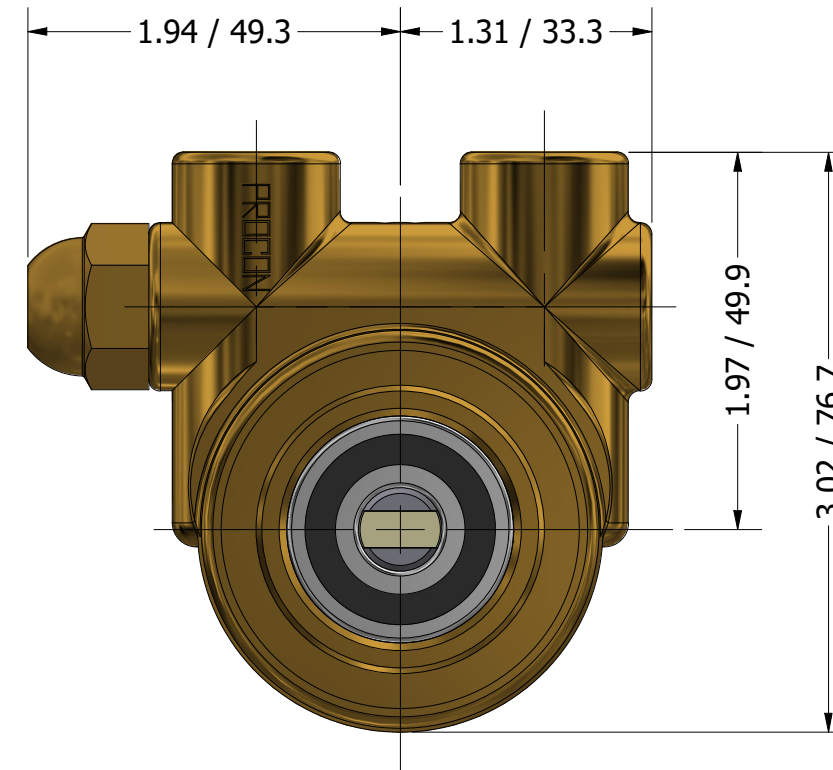

**SERIES 2
ROTARY VANE PUMP
CLAMP-ON STYLE
"C" MOUNTING
G3/8 (BSPP) PORTS
WITH RELIEF VALVE**

PROCON[®]

custom | fluid | solutions[®]

a division of **Standex**

W1053