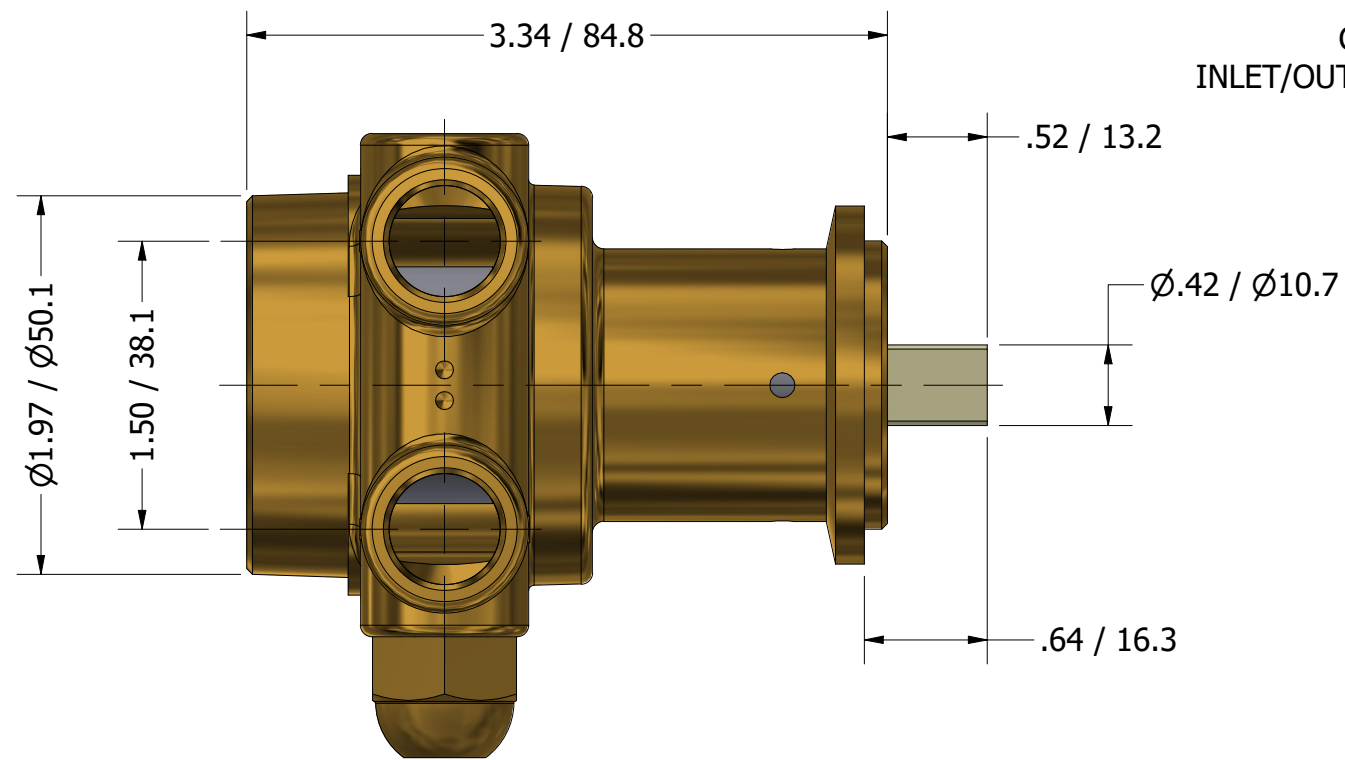

**SERIES 2
ROTARY VANE PUMP
CLAMP-ON STYLE
"C" MOUNTING
G3/8 (BSPP) PORTS
WITH RELIEF VALVE**

PROCON[®]

custom | fluid | solutions[®]

a division of **Standex**

W1053