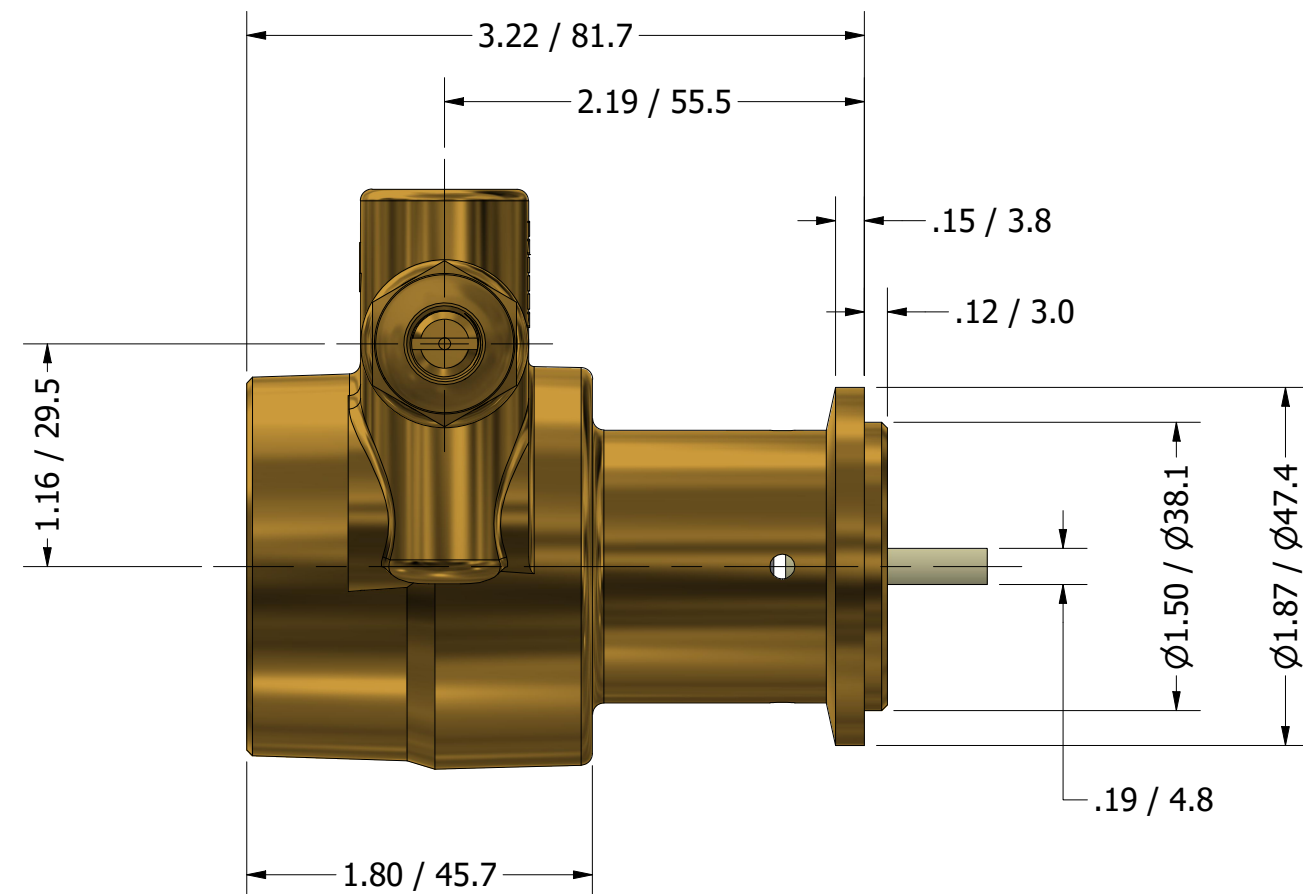

**SERIES 2
ROTARY VANE PUMP
CLAMP-ON STYLE
"C" MOUNTING
G3/8 (BSPP) PORTS
WITH RELIEF VALVE**

PROCON[®]

custom | fluid | solutions[®]

a division of **Standex**

W1053