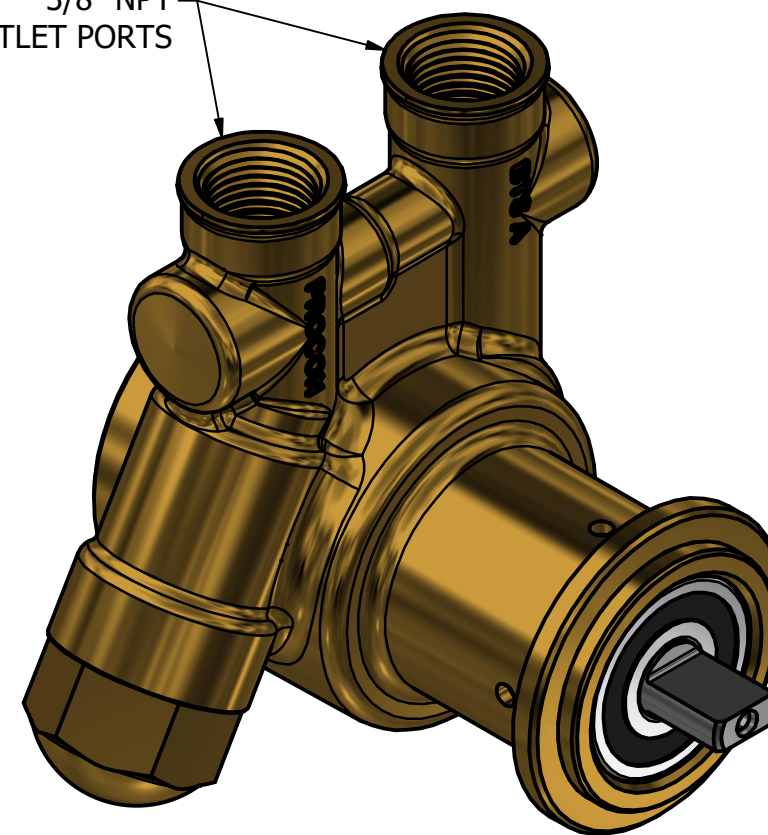

3/8" NPT
INLET/OUTLET PORTS

**SERIES 1
ROTARY VANE PUMP
CLAMP-ON STYLE
"A" MOUNTING
3/8" NPT PORTS**

PROCON[®]
custom | fluid | solutions[®]