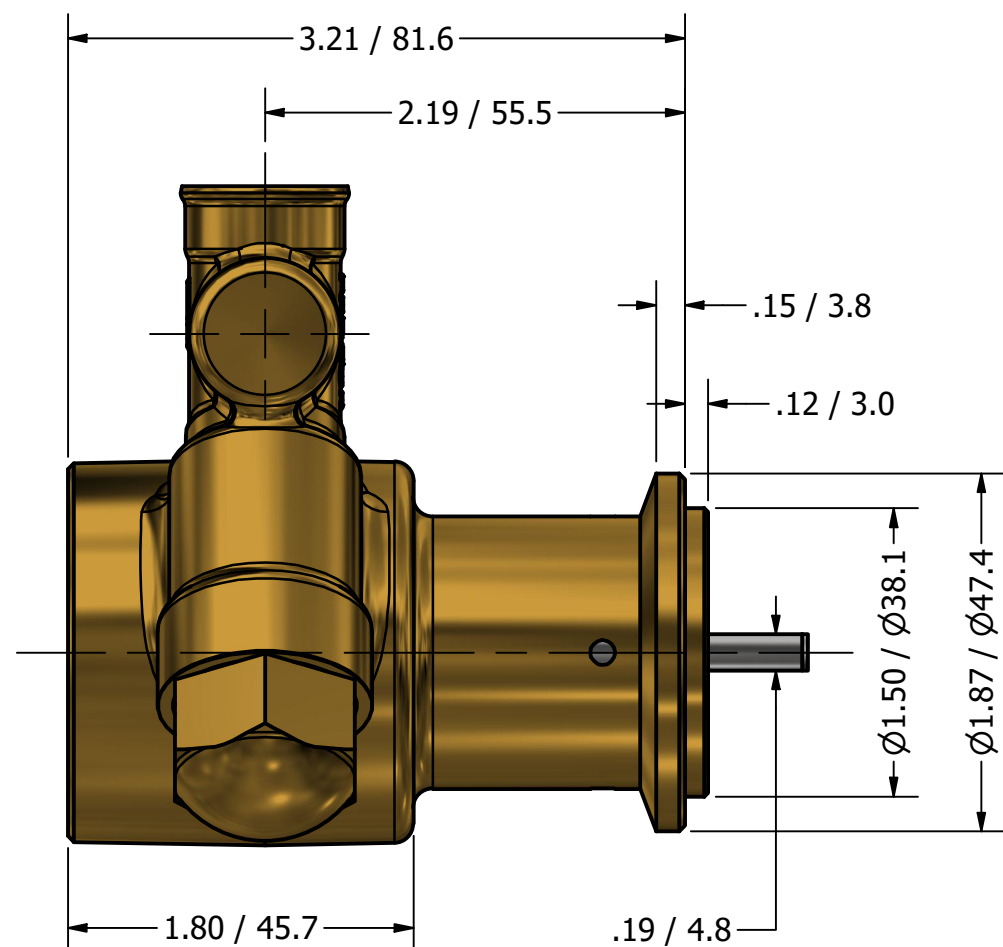

3/8" NPT
INLET/OUTLET PORTS

**SERIES 1
ROTARY VANE PUMP
CLAMP-ON STYLE
"A" MOUNTING
3/8" NPT PORTS**

PROCON[®]
custom | fluid | solutions[®]