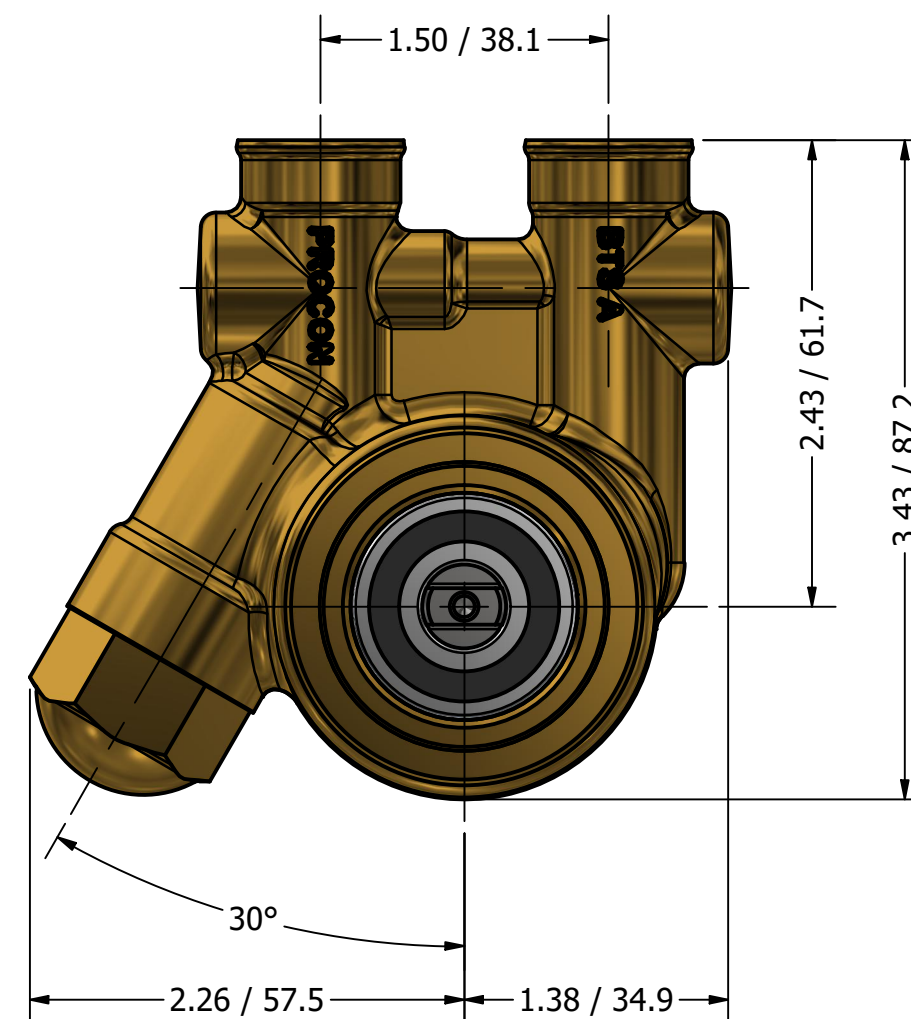

3/8" NPT
INLET/OUTLET PORTS

**SERIES 1
ROTARY VANE PUMP
CLAMP-ON STYLE
"A" MOUNTING
3/8" NPT PORTS**

PROCON[®]
custom | fluid | solutions[®]