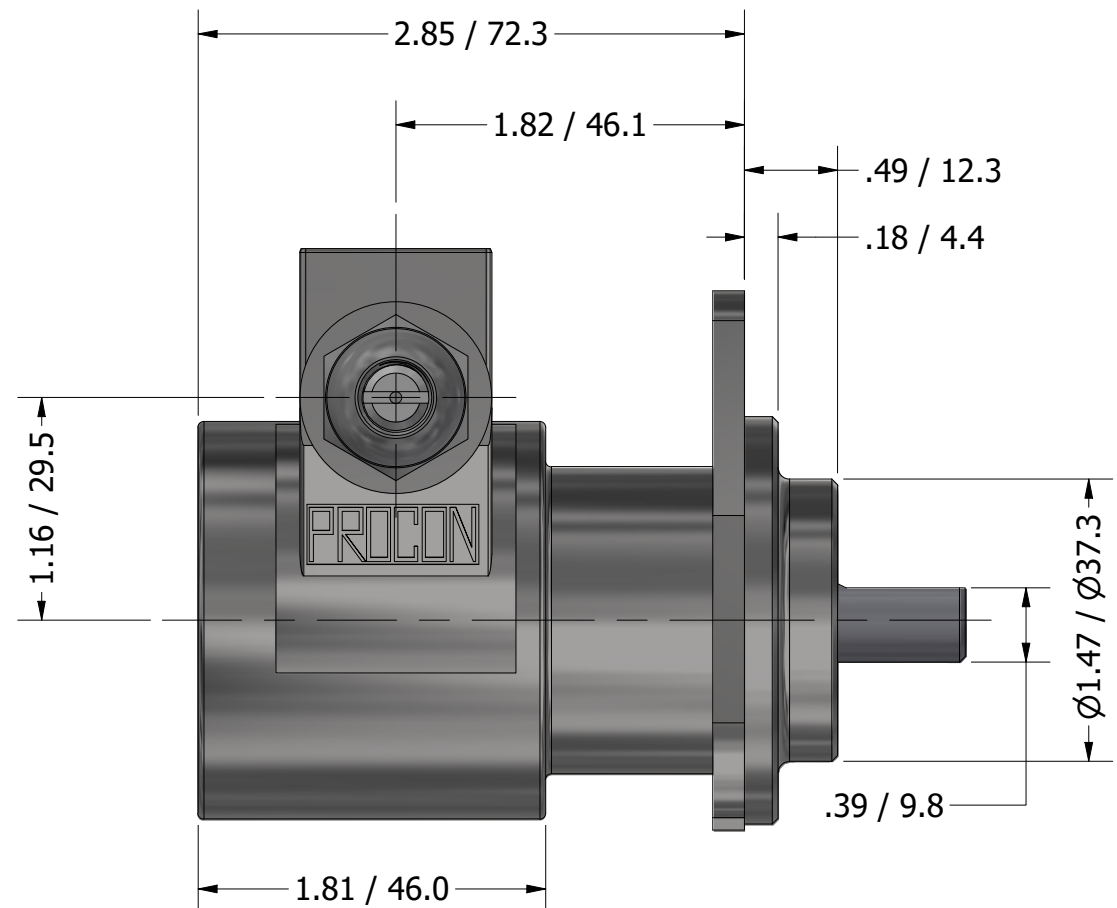

**SERIES 3
ROTARY VANE PUMP
BOLT-ON STYLE
"E" MOUNTING
3/8" NPT PORTS
WITH RELIEF VALVE**

PROCON[®]

custom | fluid | solutions[®]

a division of **Standex**

W1092