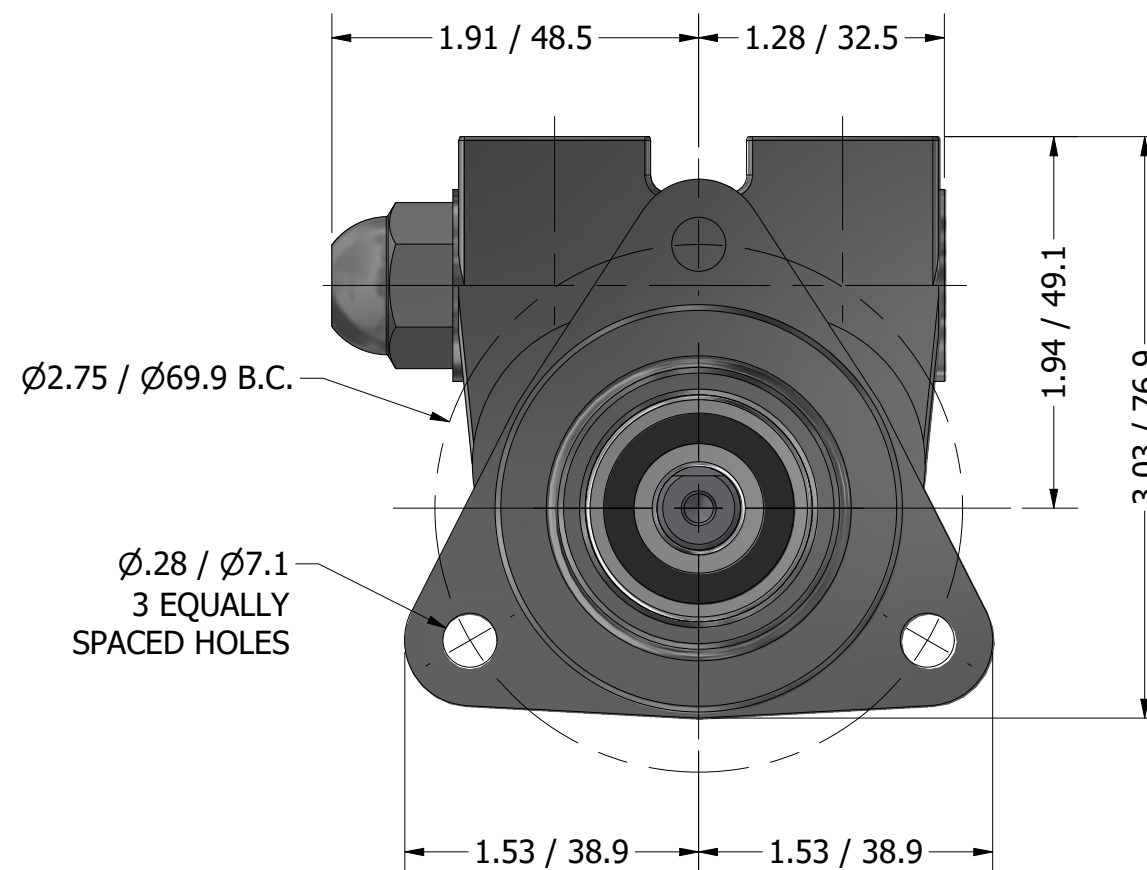

**SERIES 3
ROTARY VANE PUMP
BOLT-ON STYLE
"E" MOUNTING
3/8" NPT PORTS
WITH RELIEF VALVE**

PROCON[®]

custom | fluid | solutions[®]

a division of **Standex**

W1092