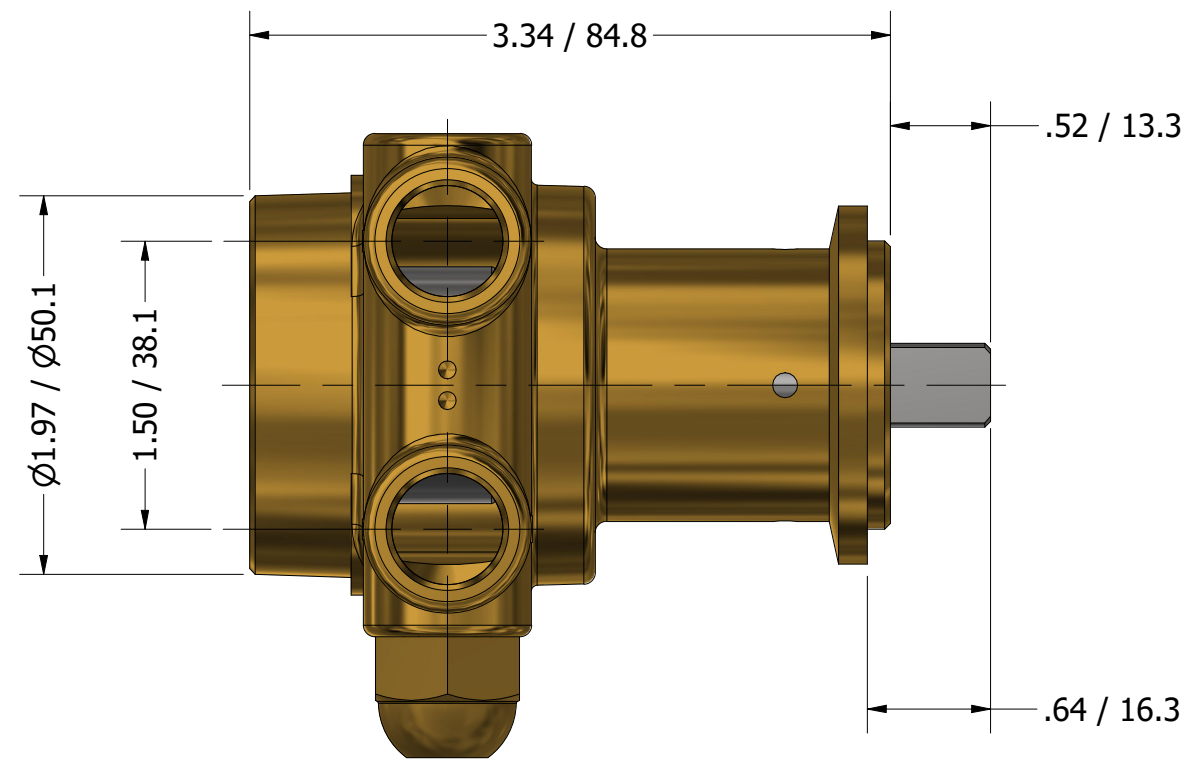

**SERIES 2  
 ROTARY VANE PUMP  
 CLAMP-ON STYLE  
 "A" MOUNTING  
 G3/8 (BSPP) PORTS  
 WITH RELIEF VALVE**

**PROCON**<sup>®</sup>

custom | fluid | solutions<sup>®</sup>

a division of **Standex**

W1042