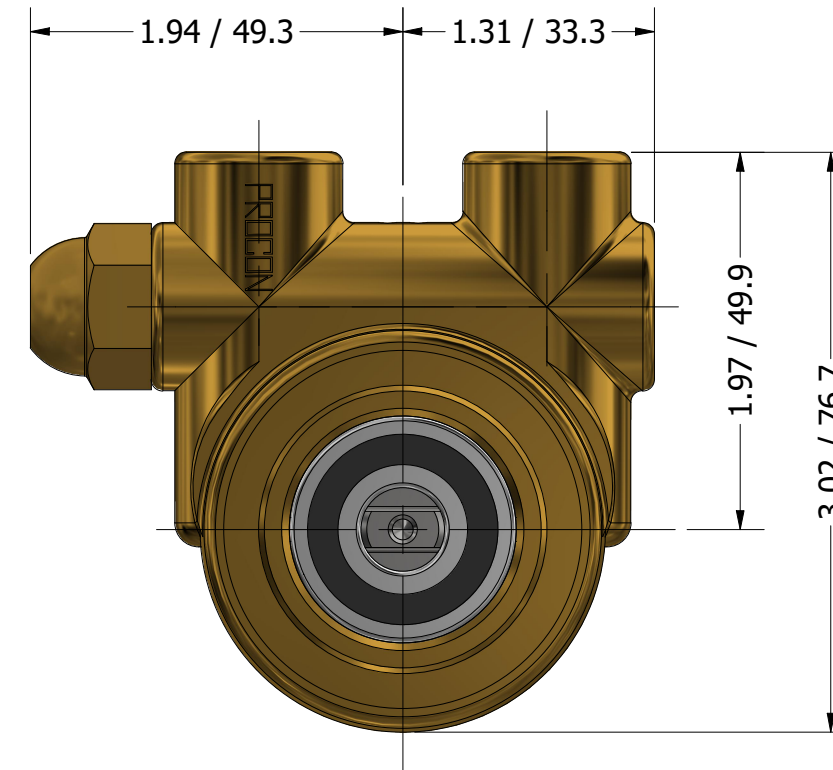

**SERIES 2  
 ROTARY VANE PUMP  
 CLAMP-ON STYLE  
 "A" MOUNTING  
 G3/8 (BSPP) PORTS  
 WITH RELIEF VALVE**

**PROCON**<sup>®</sup>

custom | fluid | solutions<sup>®</sup>

a division of **Standex**

W1042