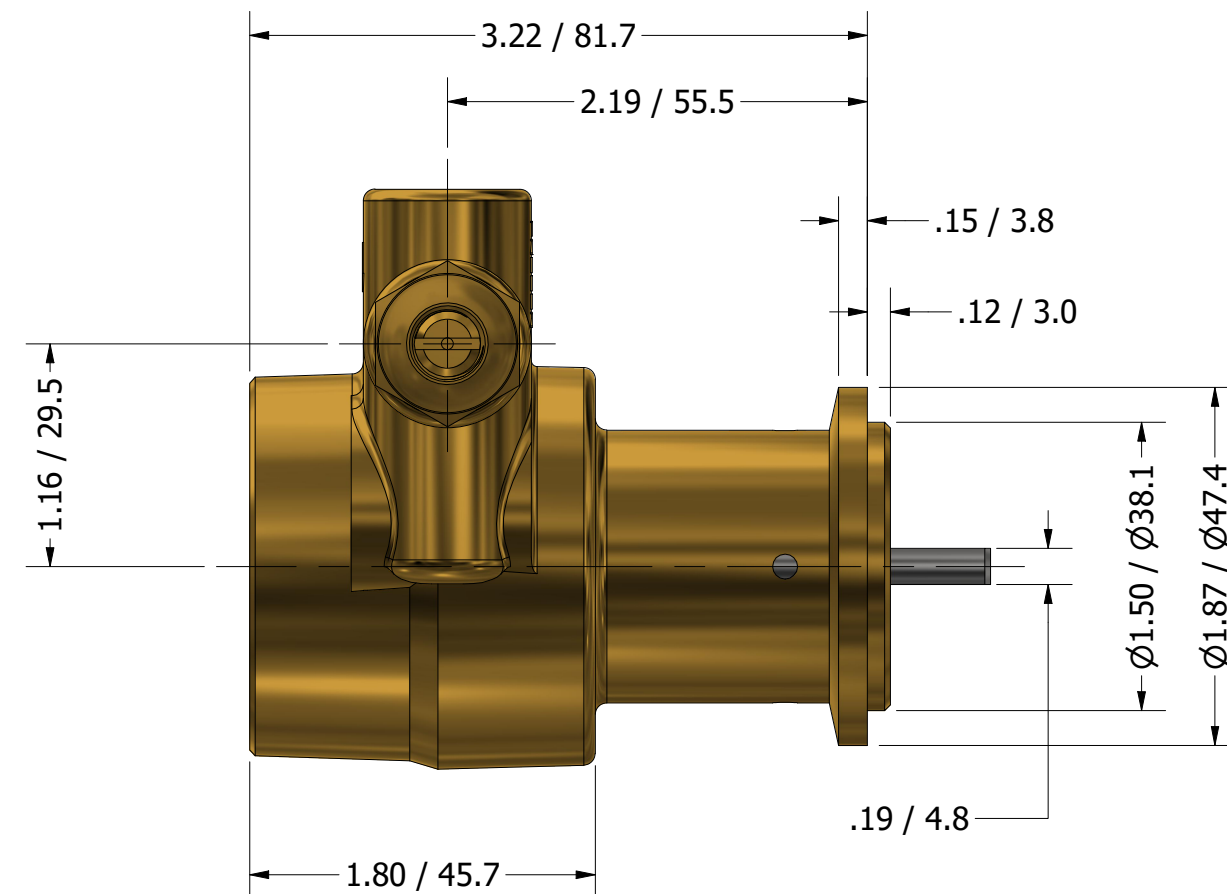

**SERIES 2  
 ROTARY VANE PUMP  
 CLAMP-ON STYLE  
 "A" MOUNTING  
 G3/8 (BSPP) PORTS  
 WITH RELIEF VALVE**

**PROCON**<sup>®</sup>

custom | fluid | solutions<sup>®</sup>

a division of **Standex**

W1042