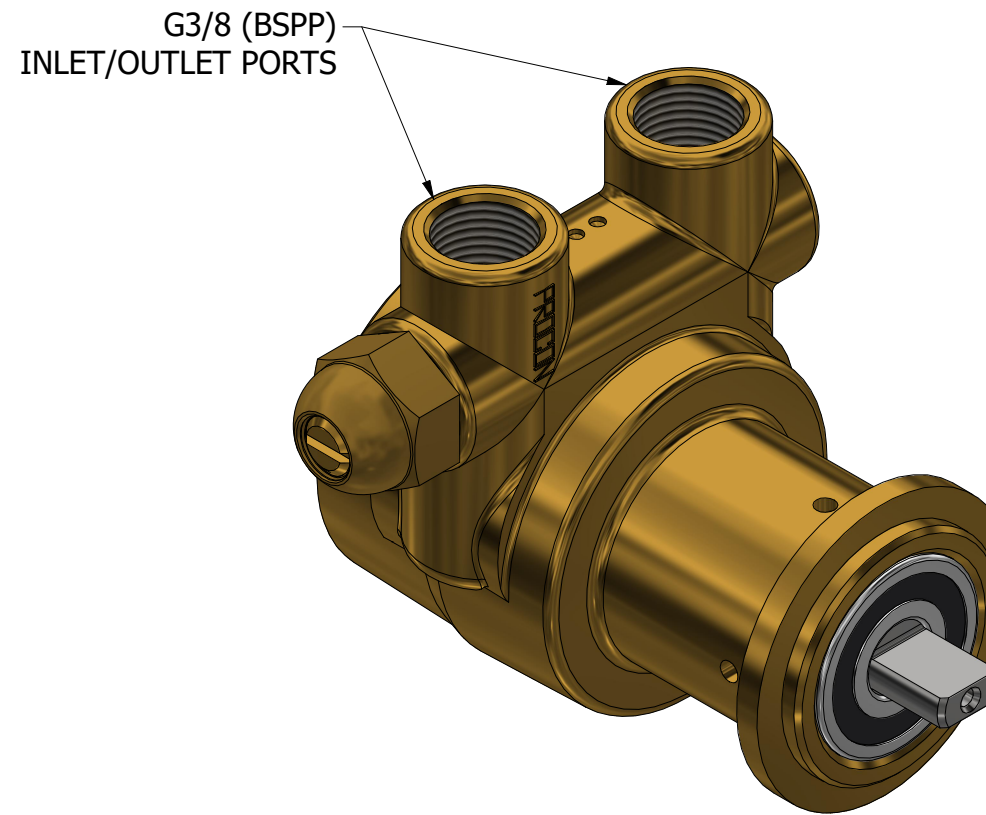

**SERIES 2  
 ROTARY VANE PUMP  
 CLAMP-ON STYLE  
 "A" MOUNTING  
 G3/8 (BSPP) PORTS  
 WITH RELIEF VALVE**

**PROCON**<sup>®</sup>

custom | fluid | solutions<sup>®</sup>

a division of **Standex**

W1042