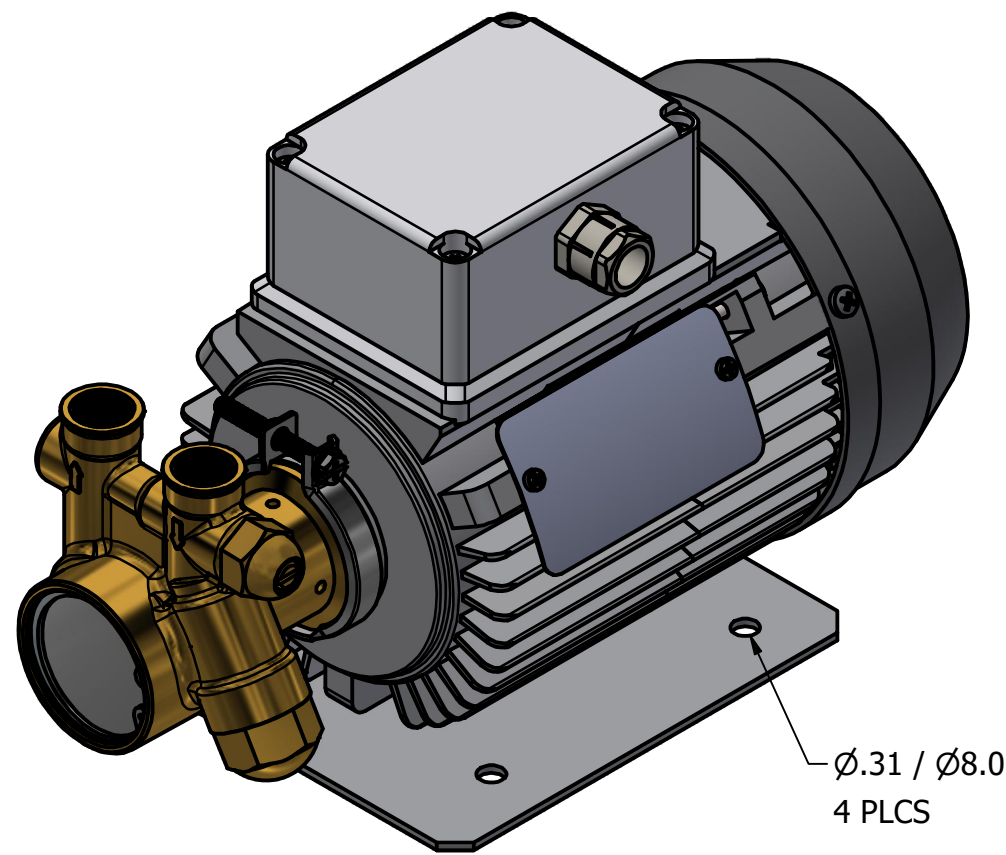

**SERIES 1  
 ROTARY VANE PUMP  
 CLAMP-ON STYLE  
 WITH STRAINER  
 ON 717 MOTOR  
 G3/8 (BSPP) PORTS  
 WITH RELIEF VALVE**

Ø.31 / Ø8.0  
 4 PLCS

G3/8 (BSPP)  
 INLET/OUTLET PORTS  
 2 PLCS

1.50 / 38.1

717 MOTOR