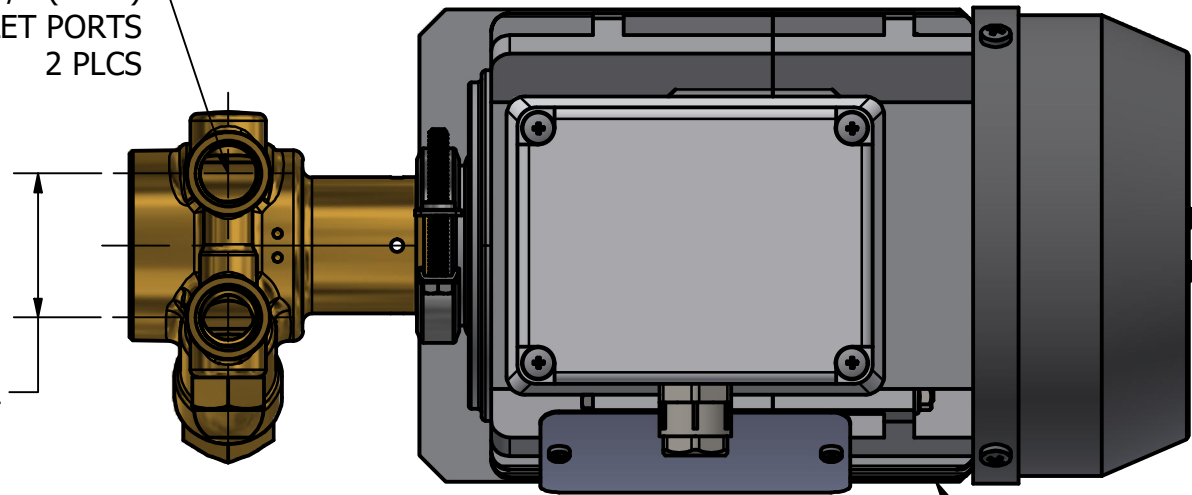

**SERIES 1  
 ROTARY VANE PUMP  
 CLAMP-ON STYLE  
 WITH STRAINER  
 ON 717 MOTOR  
 G3/8 (BSPP) PORTS  
 WITH RELIEF VALVE**

Ø.31 / Ø8.0  
 4 PLCS

G3/8 (BSPP)  
 INLET/OUTLET PORTS  
 2 PLCS

1.50 / 38.1

717 MOTOR