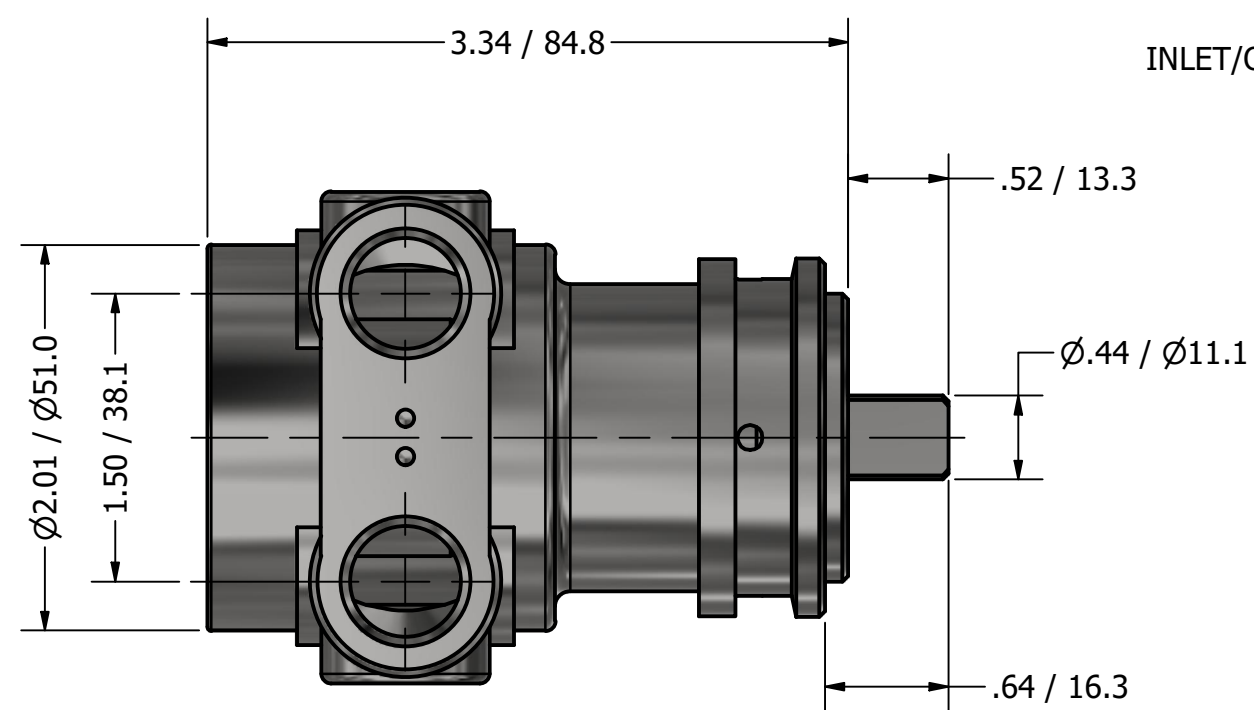

**SERIES 3
ROTARY VANE PUMP
CLAMP-ON STYLE
"A" MOUNTING
G3/8 (BSPP) PORTS**

G3/8 (BSPP)
INLET/OUTLET PORTS