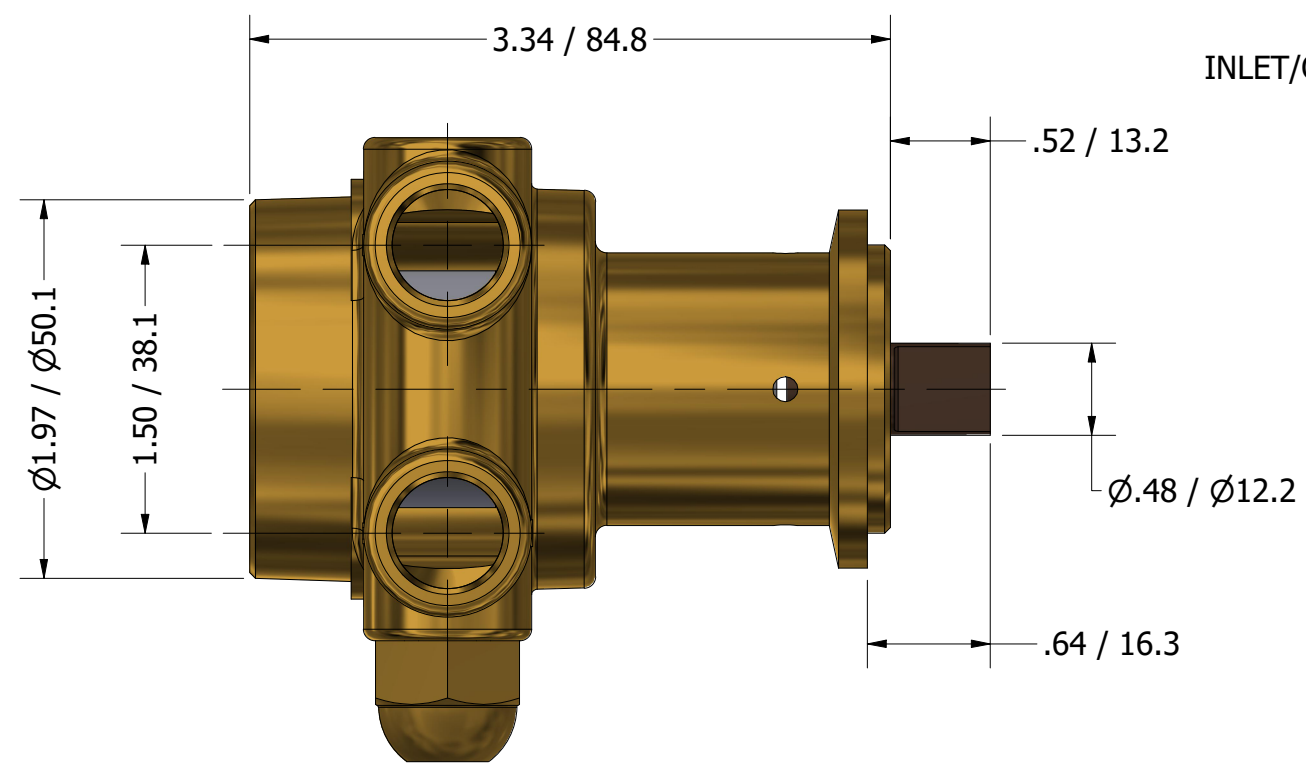

**SERIES 2
 ROTARY VANE PUMP
 CLAMP-ON STYLE
 "B" MOUNTING
 3/8" NPT PORTS
 WITH RELIEF VALVE**

3/8" NPT
 INLET/OUTLET PORTS

1143 BRONZE COUPLING

PROCON[®]

custom | fluid | solutions[®]

a division of **Standex**

W1046