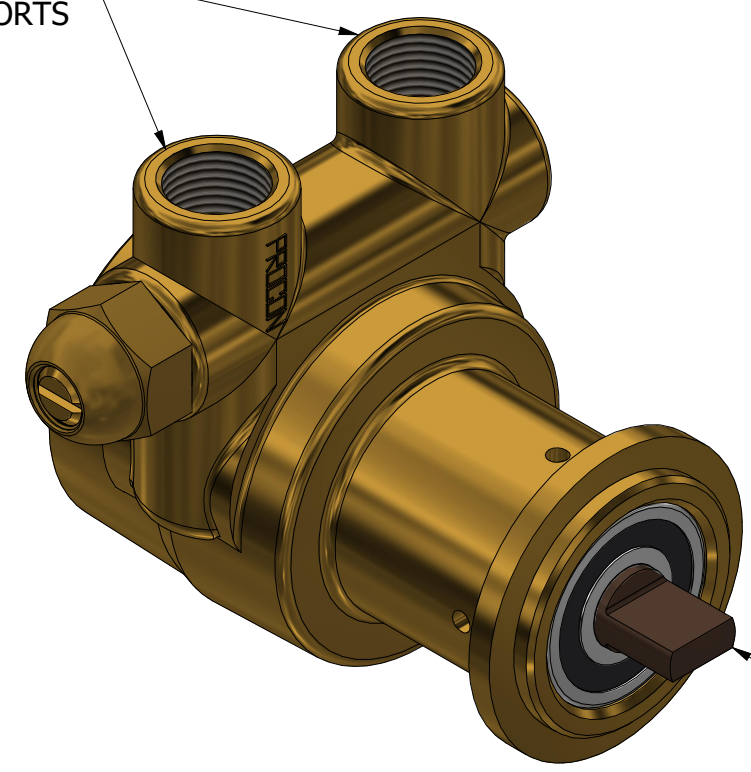

**SERIES 2
 ROTARY VANE PUMP
 CLAMP-ON STYLE
 "B" MOUNTING
 3/8" NPT PORTS
 WITH RELIEF VALVE**

3/8" NPT
 INLET/OUTLET PORTS

1143 BRONZE COUPLING

PROCON[®]

custom | fluid | solutions[®]

a division of **Standex**

W1046