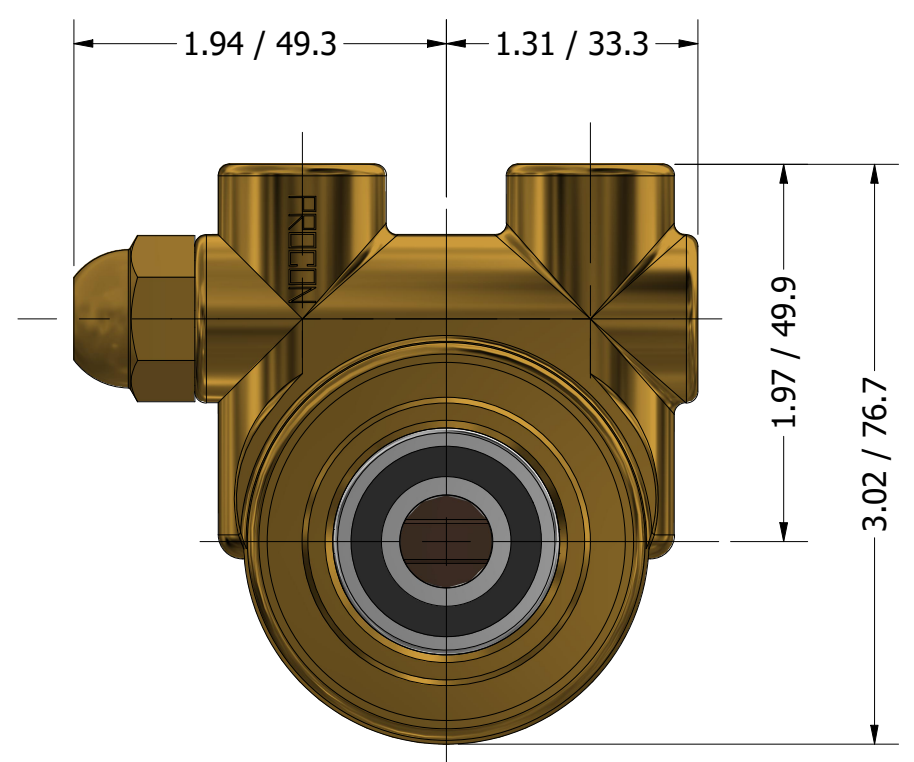

**SERIES 2
 ROTARY VANE PUMP
 CLAMP-ON STYLE
 "B" MOUNTING
 3/8" NPT PORTS
 WITH RELIEF VALVE**

3/8" NPT
 INLET/OUTLET PORTS

1143 BRONZE COUPLING

PROCON[®]

custom | fluid | solutions[®]

a division of **Standex**

W1046