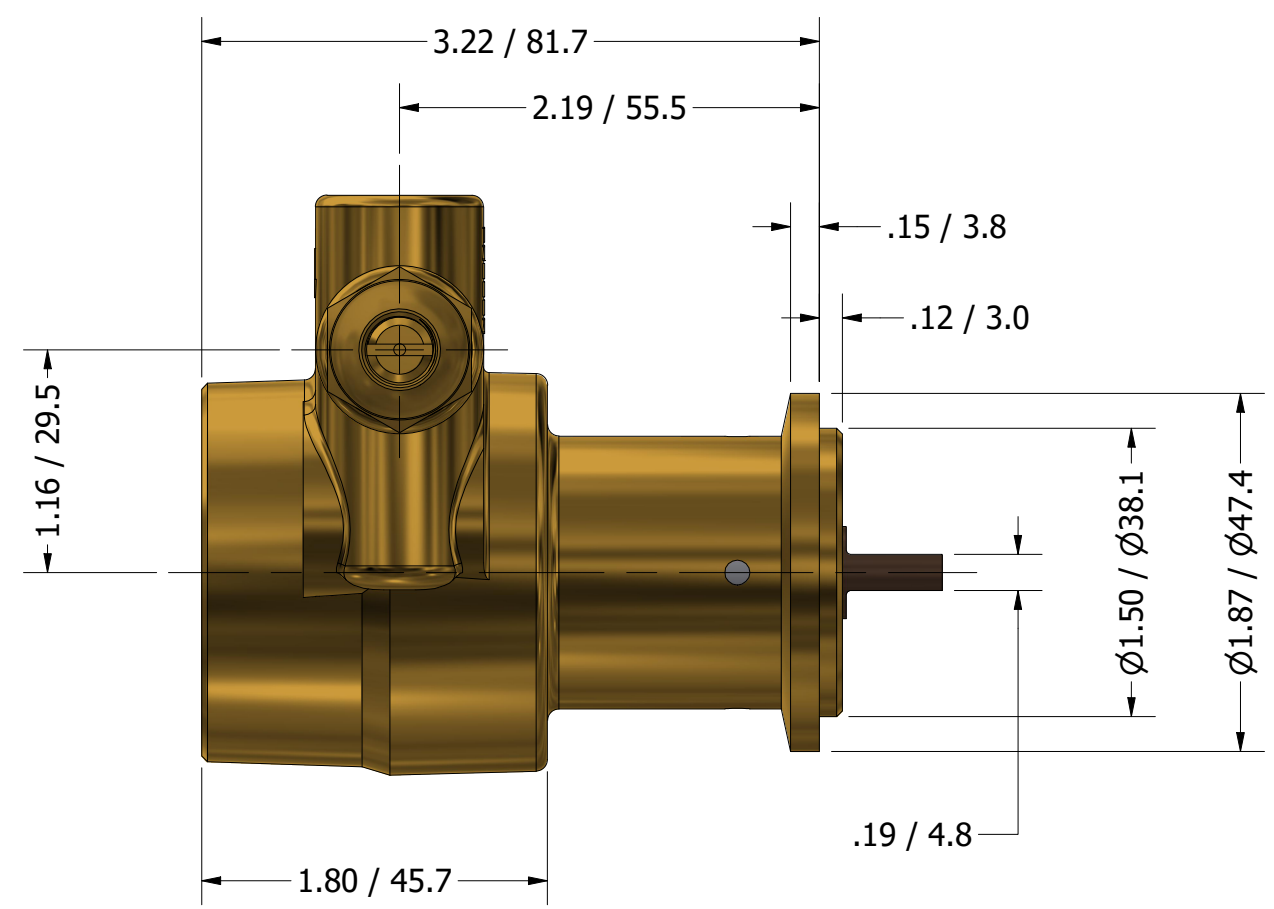

**SERIES 2
 ROTARY VANE PUMP
 CLAMP-ON STYLE
 "B" MOUNTING
 3/8" NPT PORTS
 WITH RELIEF VALVE**

3/8" NPT
 INLET/OUTLET PORTS

1143 BRONZE COUPLING

PROCON[®]

custom | fluid | solutions[®]

a division of **Standex**

W1046