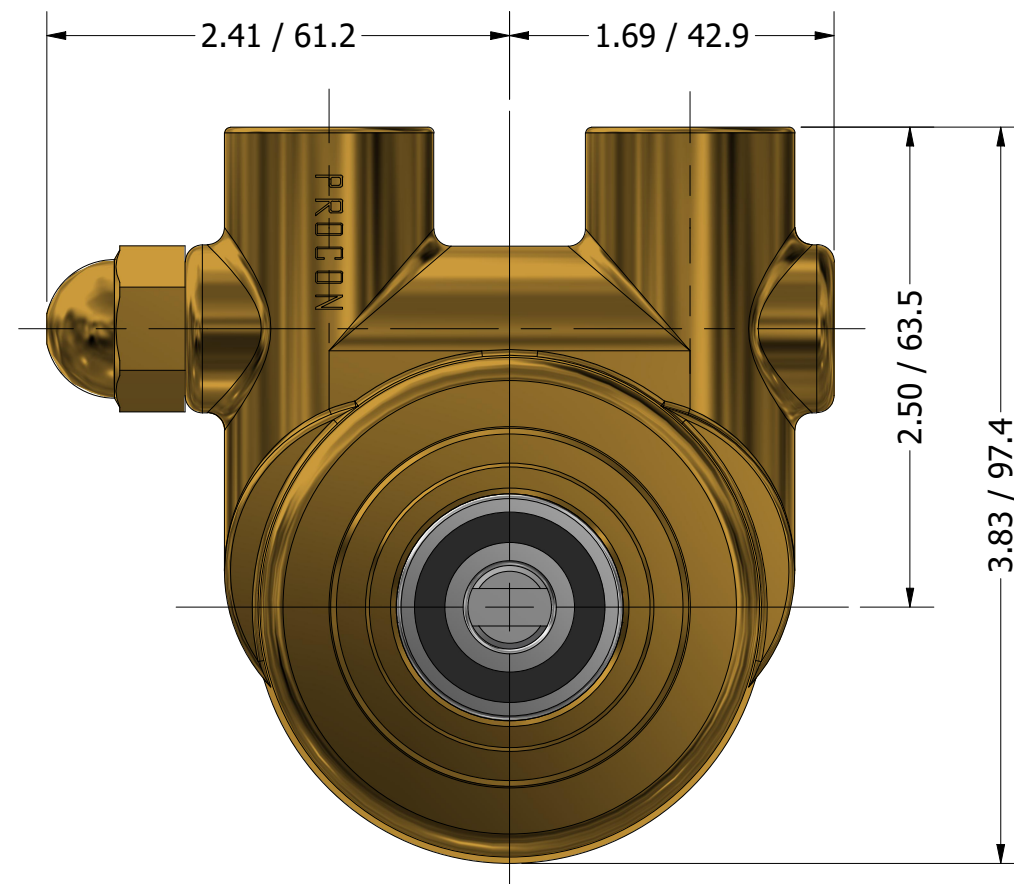

**SERIES 4  
ROTARY VANE PUMP  
CLAMP-ON STYLE  
"D" MOUNTING  
1/2" NPT PORTS  
WITH RELIEF VALVE**

**PROCON**<sup>®</sup>

custom | fluid | solutions<sup>®</sup>

a division of **Standex**

W1134