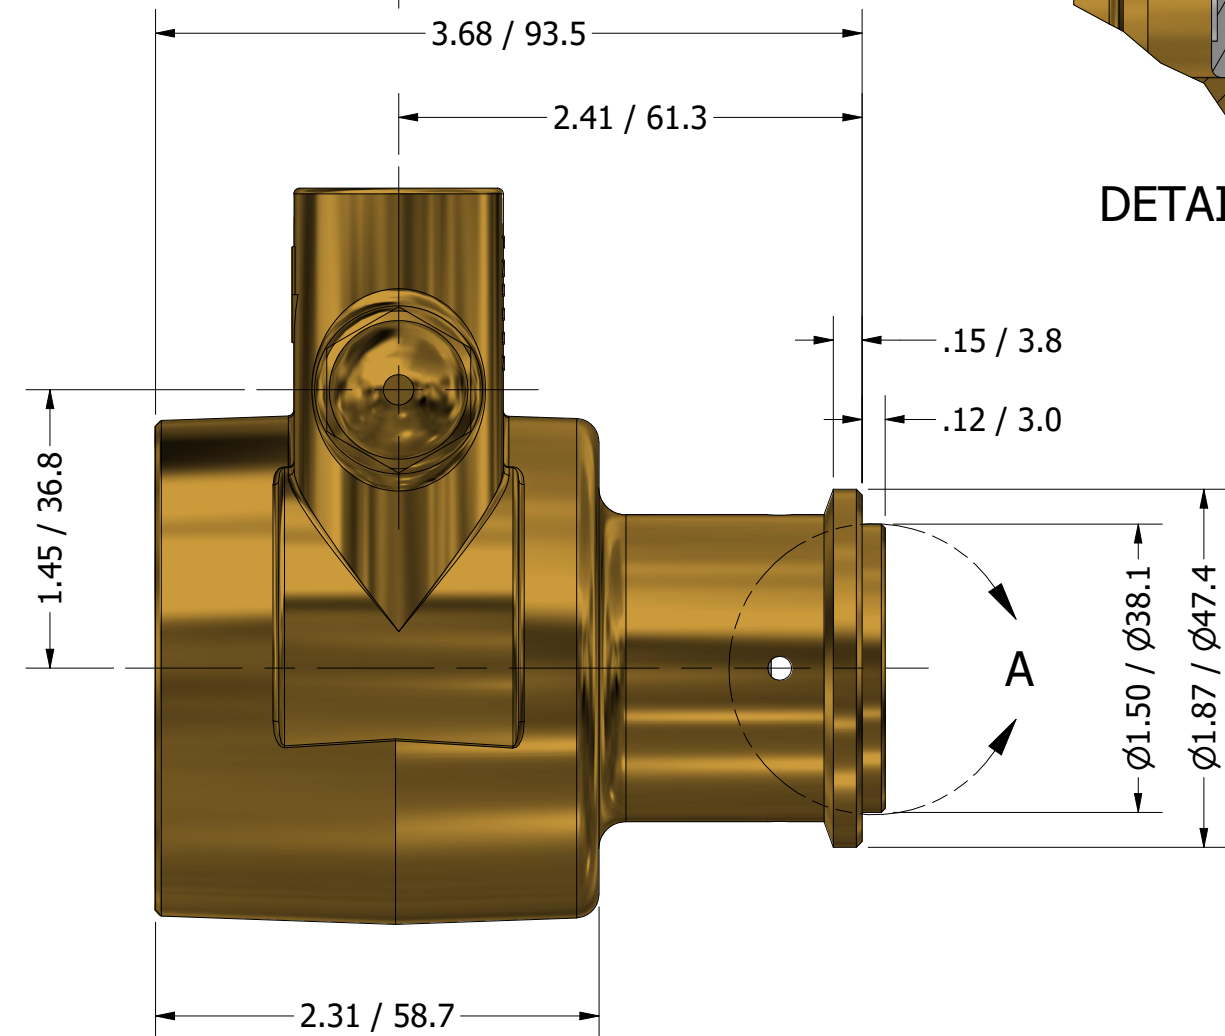

**SERIES 4  
ROTARY VANE PUMP  
CLAMP-ON STYLE  
"D" MOUNTING  
1/2" NPT PORTS  
WITH RELIEF VALVE**

**PROCON**<sup>®</sup>

custom | fluid | solutions<sup>®</sup>

a division of **Standex**

W1134