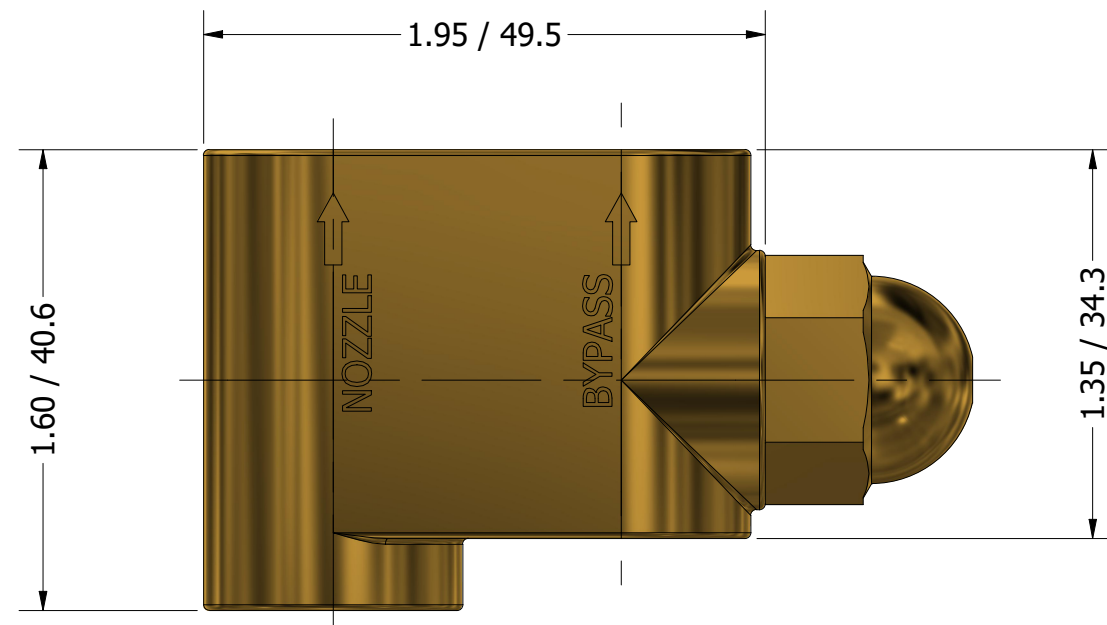

3/8" NPT
INLET/OUTLET PORTS
3 PLCS

EXTERNAL BYPASS VALVE
3/8" NPT PORTS

PROCON[®]

custom | fluid | solutions[®]

a division of **Standex**

WBPV005