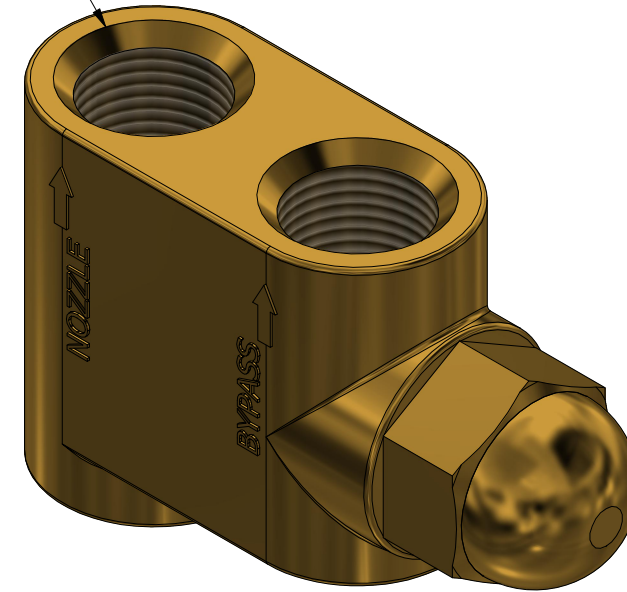

3/8" NPT
INLET/OUTLET PORTS
3 PLCS

EXTERNAL BYPASS VALVE
3/8" NPT PORTS

PROCON[®]

custom | fluid | solutions[®]

a division of **Standex**

WBPV005