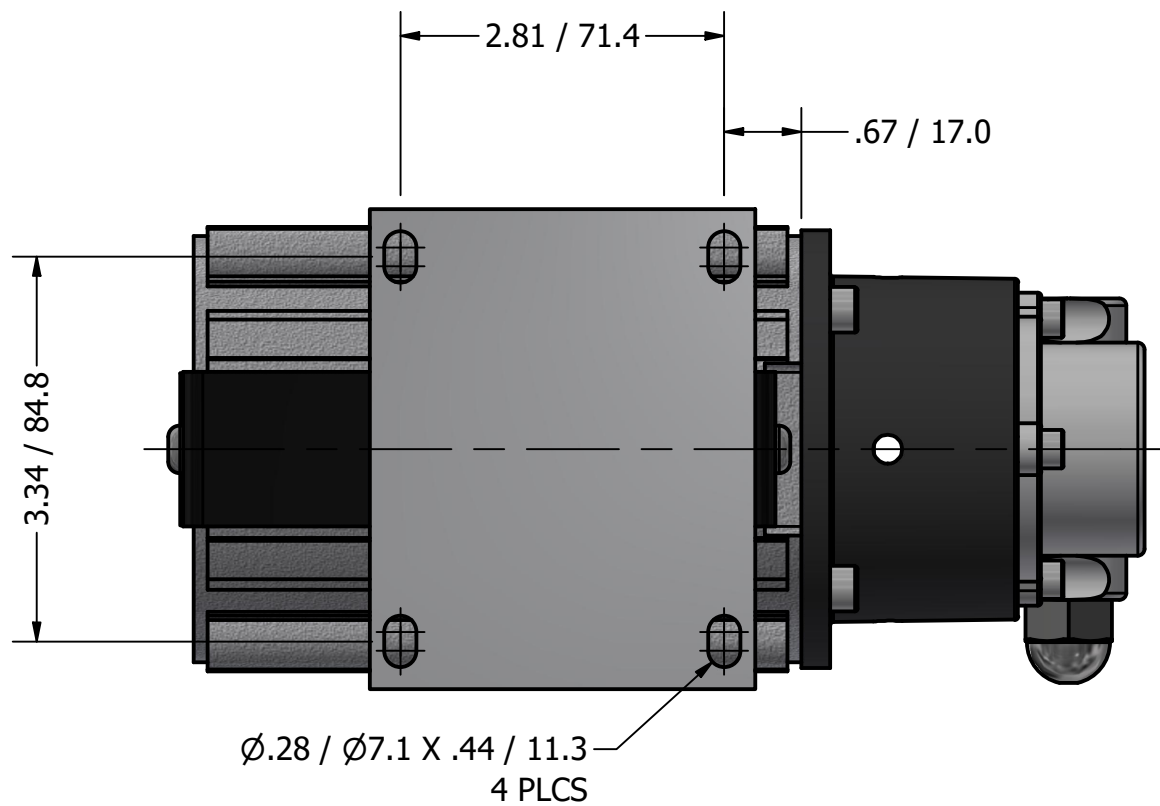

**SERIES 8  
MAG DRIVE PUMP  
125 WATT MOTOR  
G3/8 (BSPP) PORTS  
WITH RELIEF VALVE**

**PROCON**<sup>®</sup>

custom | fluid | solutions<sup>®</sup>

a division of **Standex**

W3028