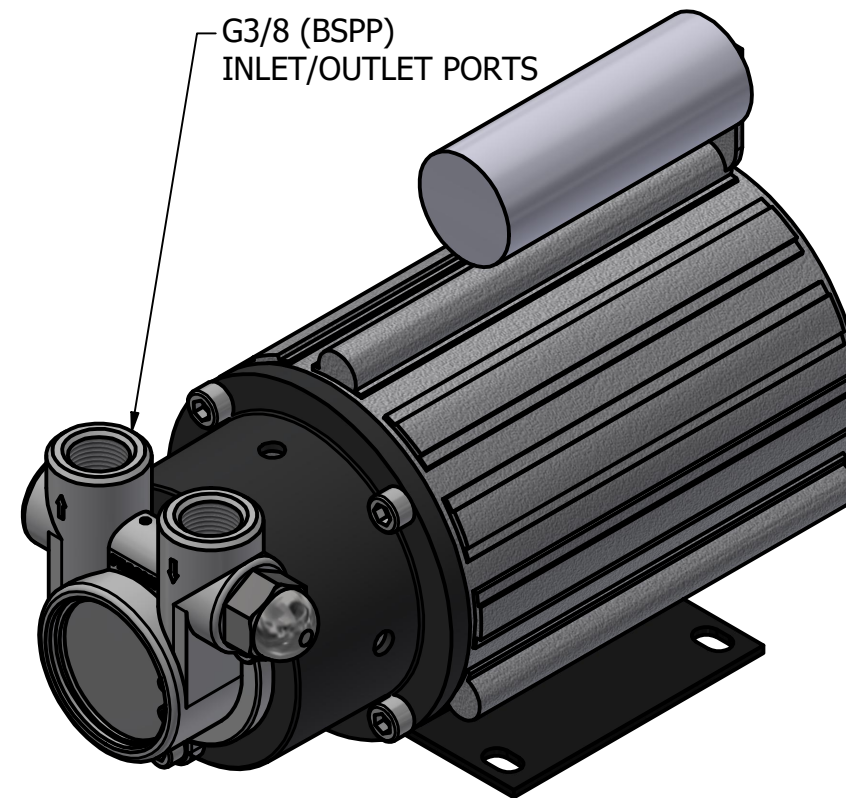

**SERIES 8  
MAG DRIVE PUMP  
125 WATT MOTOR  
G3/8 (BSPP) PORTS  
WITH RELIEF VALVE**

**PROCON**<sup>®</sup>

custom | fluid | solutions<sup>®</sup>

a division of **Standex**

W3028