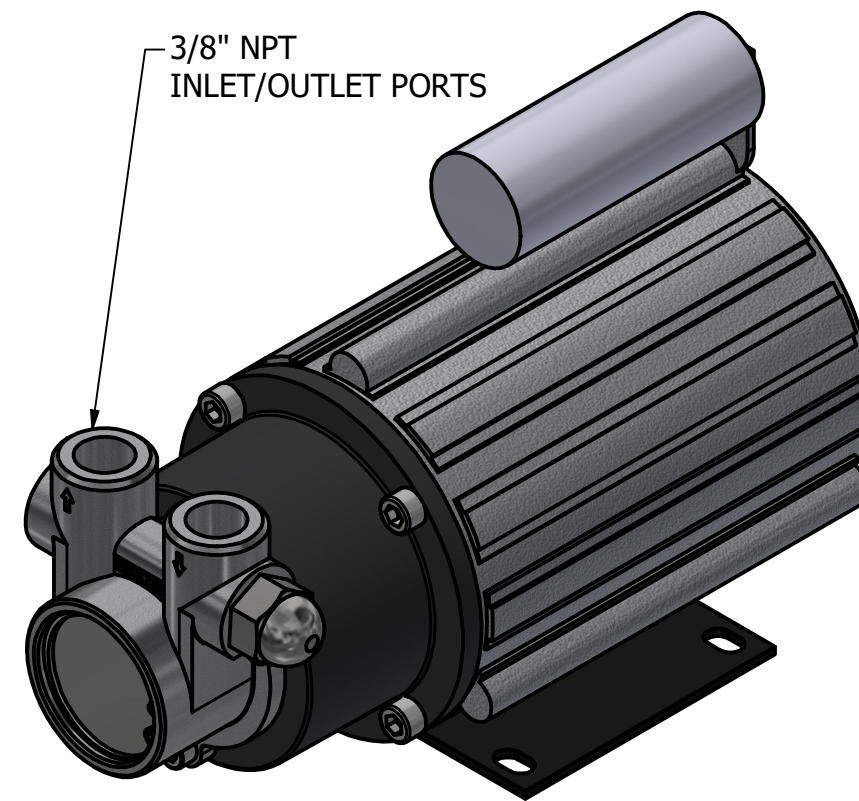

**SERIES 9
MAG DRIVE PUMP
125 WATT MOTOR
3/8" NPT PORTS
WITH RELIEF VALVE**

PROCON[®]

custom | fluid | solutions[®]

a division of **Standex**

W3031