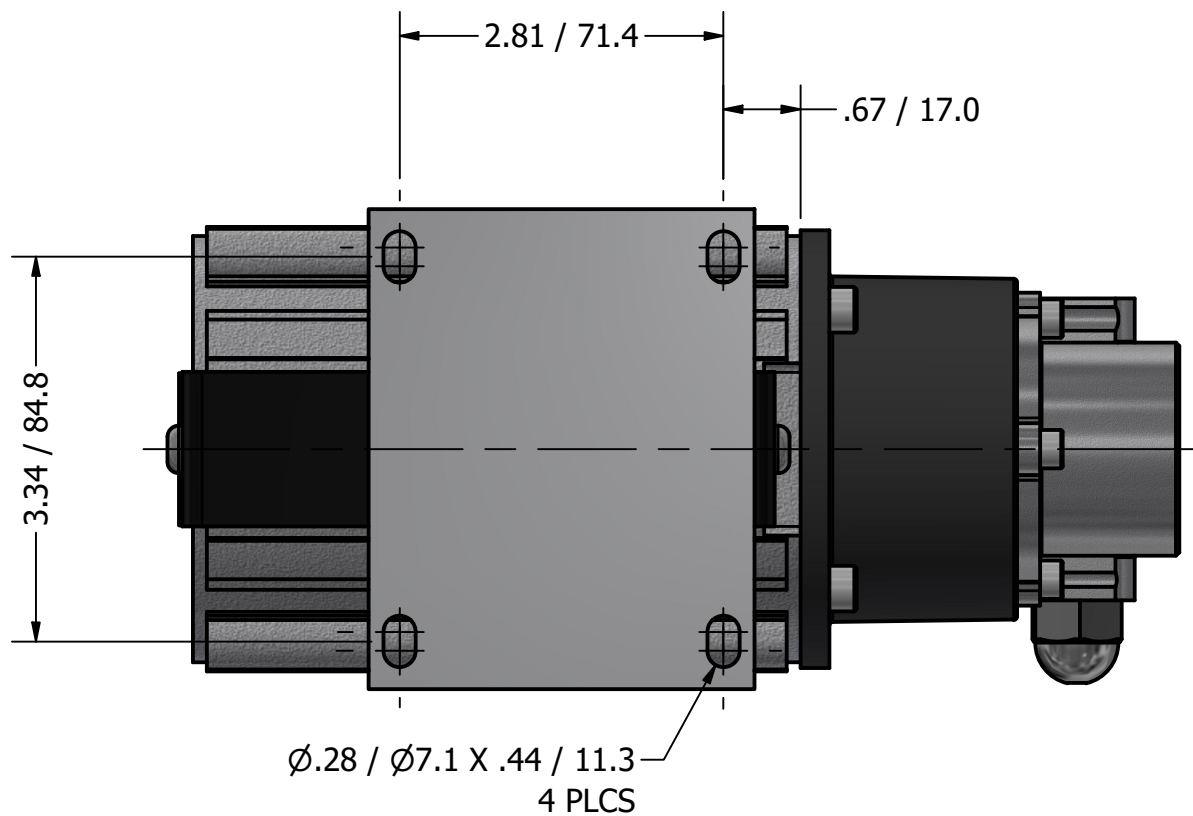

**SERIES 9
MAG DRIVE PUMP
125 WATT MOTOR
3/8" NPT PORTS
WITH RELIEF VALVE**

PROCON[®]

custom | fluid | solutions[®]

a division of **Standex**

W3031