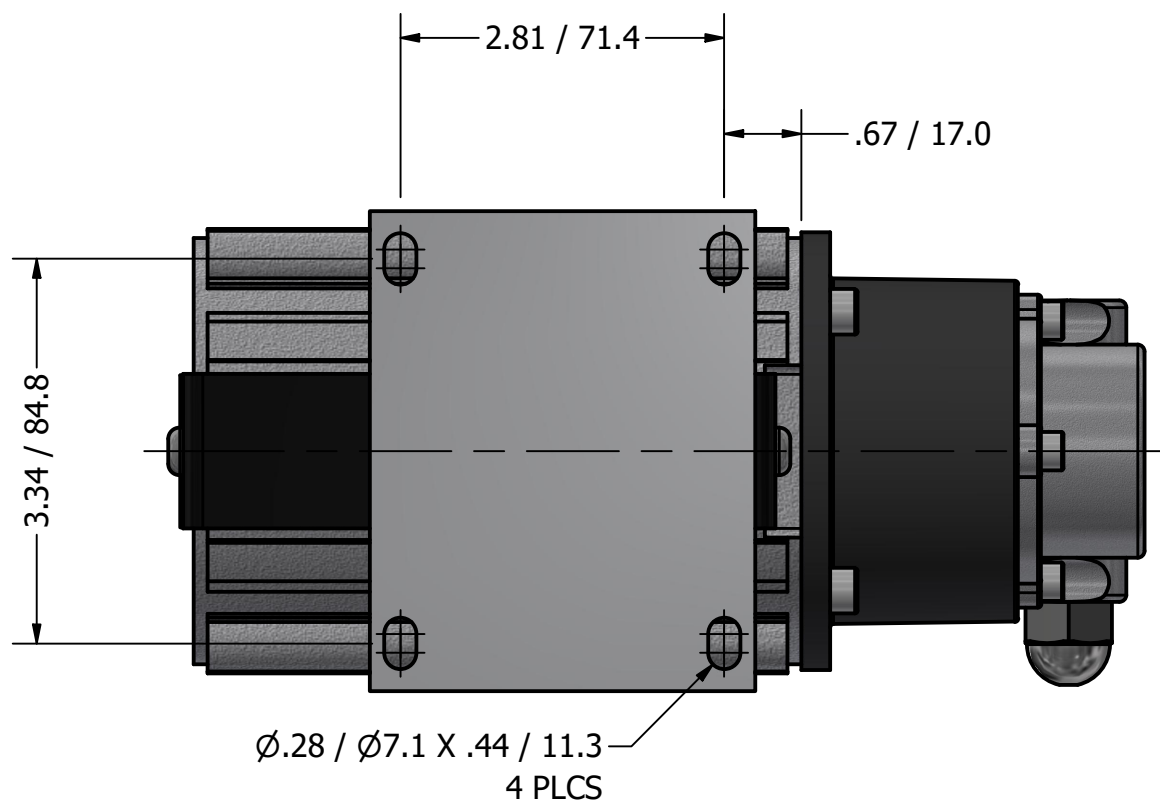

**SERIES 8
MAG DRIVE PUMP
125 WATT MOTOR
3/8" NPT PORTS
WITH RELIEF VALVE**

PROCON[®]

custom | fluid | solutions[®]

a division of **Standex**

W3029