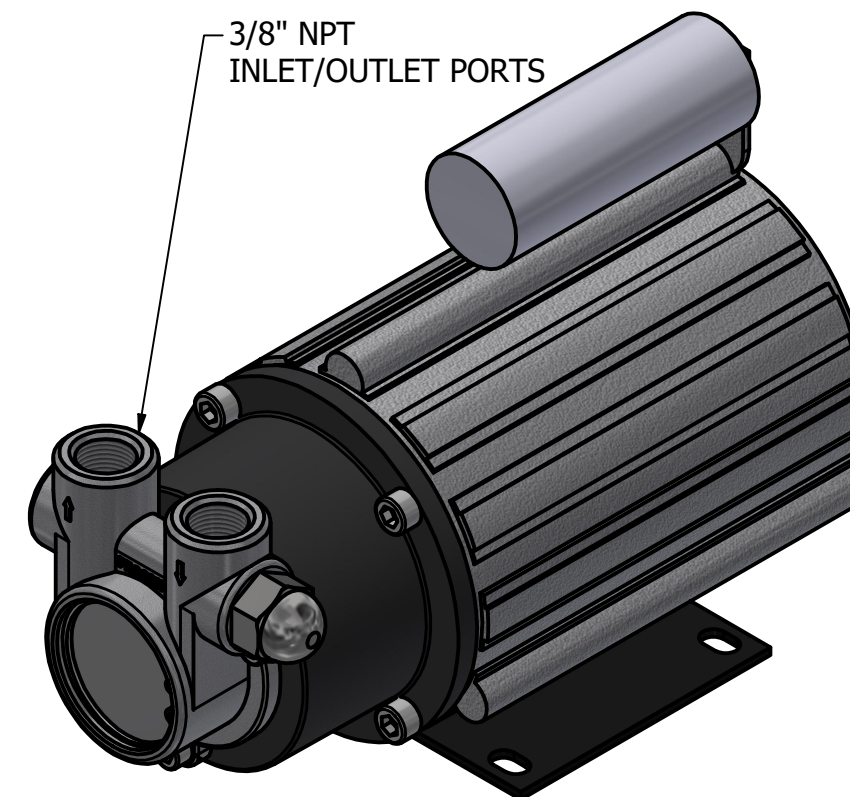

**SERIES 8
MAG DRIVE PUMP
125 WATT MOTOR
3/8" NPT PORTS
WITH RELIEF VALVE**

PROCON[®]

custom | fluid | solutions[®]

a division of **Standex**

W3029