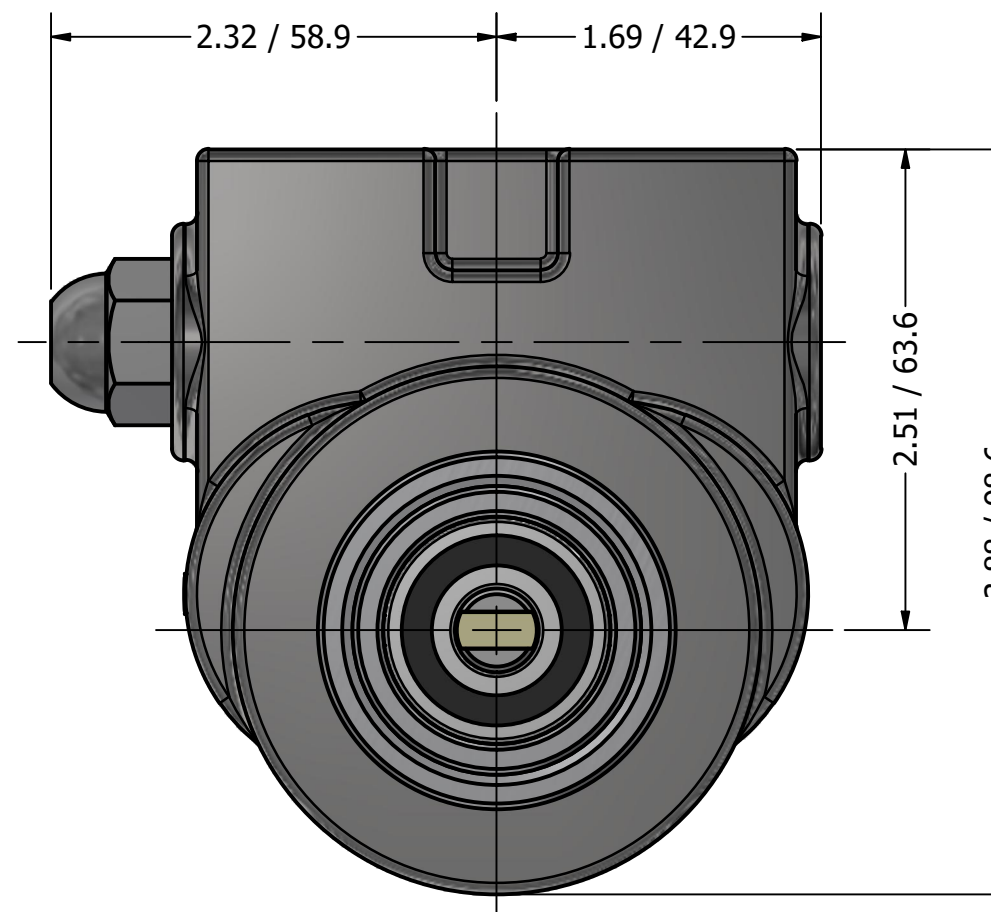

**SERIES 5  
ROTARY VANE PUMP  
CLAMP-ON STYLE  
"C" MOUNTING  
1/2" NPT PORTS  
WITH RELIEF VALVE**

**PROCON**<sup>®</sup>  
custom | fluid | solutions<sup>®</sup>