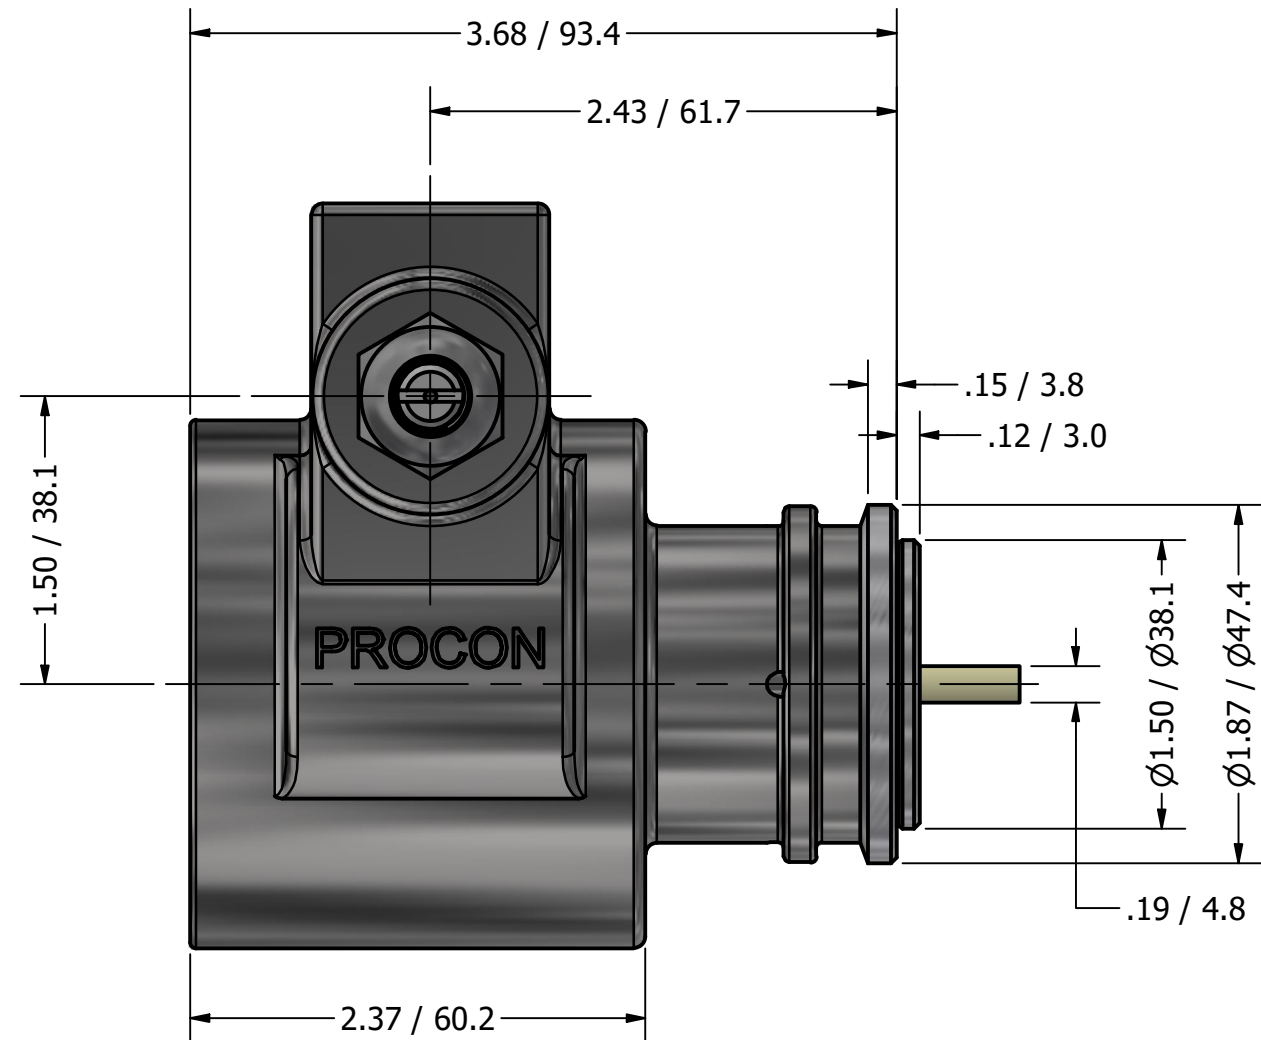

**SERIES 5  
ROTARY VANE PUMP  
CLAMP-ON STYLE  
"C" MOUNTING  
1/2" NPT PORTS  
WITH RELIEF VALVE**

**PROCON**<sup>®</sup>  
custom | fluid | solutions<sup>®</sup>