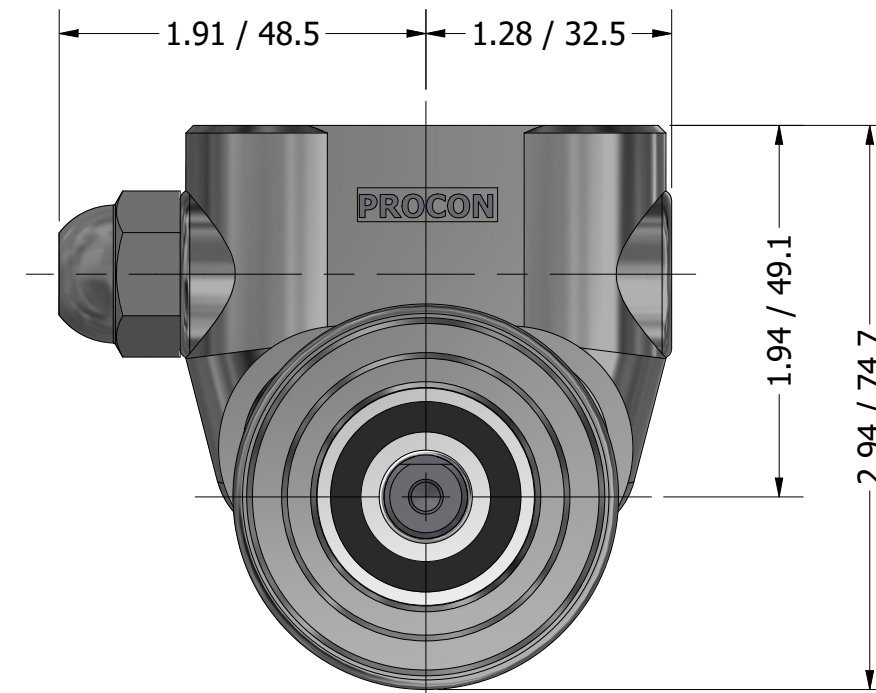

3/8" NPT
INLET/OUTLET PORTS

**SERIES 3
ROTARY VANE PUMP
CLAMP-ON STYLE
"S" MOUNTING
3/8" NPT PORTS
WITH RELIEF VALVE**

PROCON[®]

custom | fluid | solutions[®]

a division of **Standex**

W1108