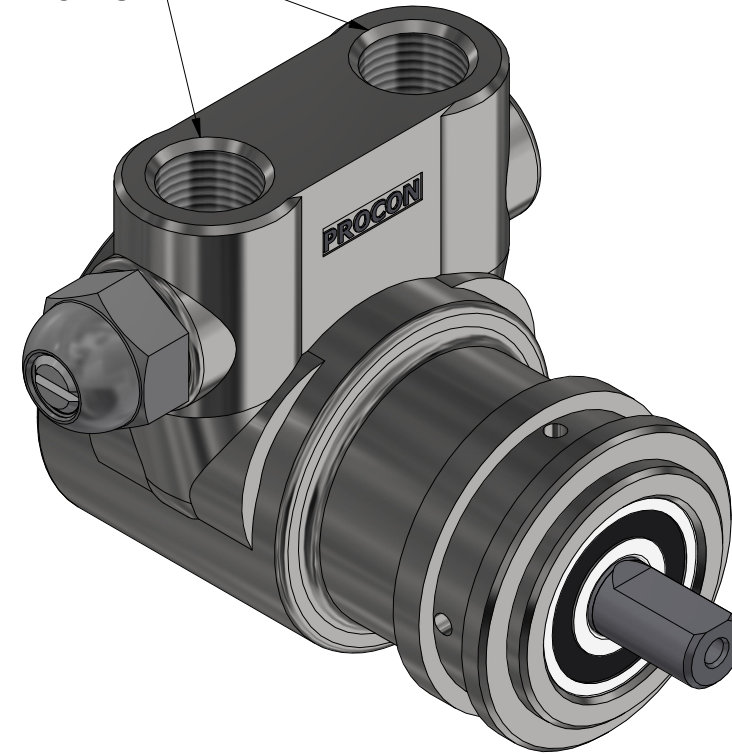

3/8" NPT
INLET/OUTLET PORTS

**SERIES 3
ROTARY VANE PUMP
CLAMP-ON STYLE
"S" MOUNTING
3/8" NPT PORTS
WITH RELIEF VALVE**

PROCON[®]

custom | fluid | solutions[®]

a division of **Standex**

W1108