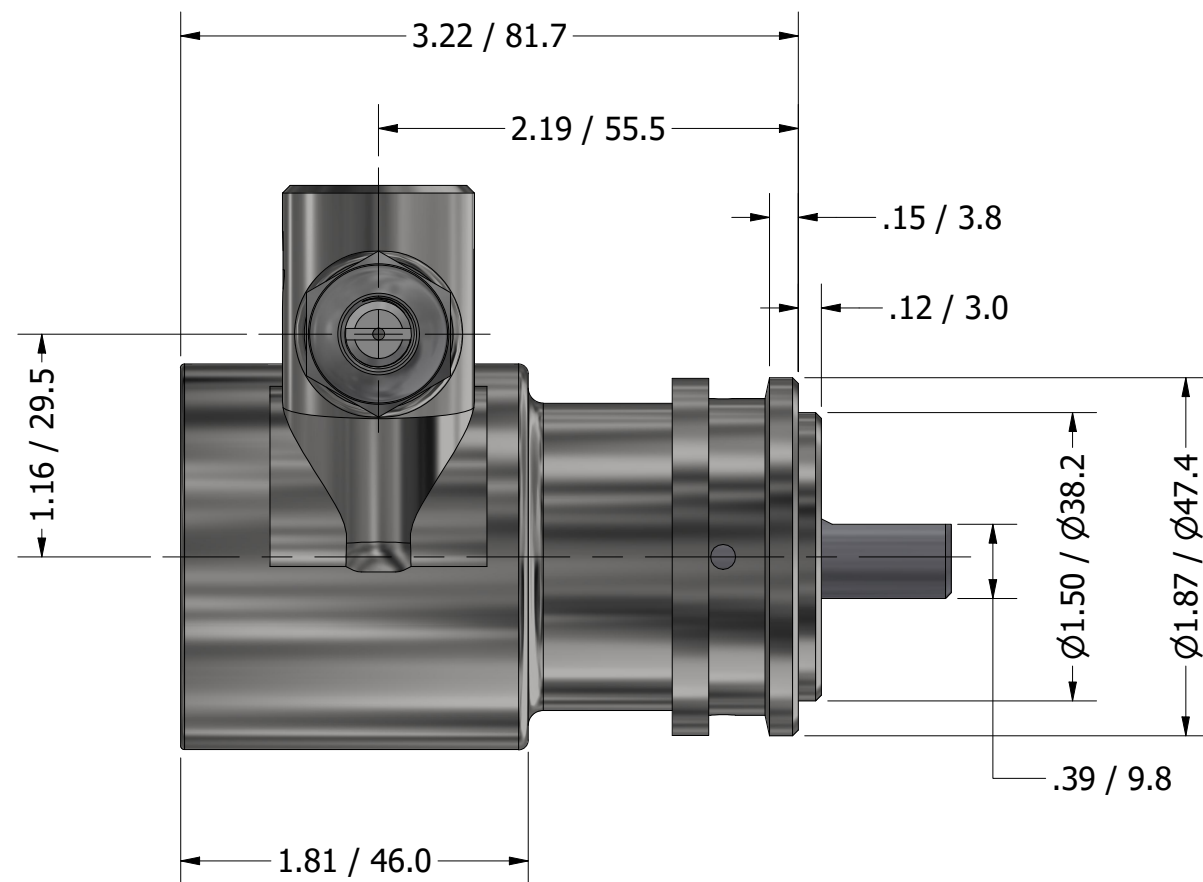

3/8" NPT
INLET/OUTLET PORTS

**SERIES 3
ROTARY VANE PUMP
CLAMP-ON STYLE
"S" MOUNTING
3/8" NPT PORTS
WITH RELIEF VALVE**

PROCON[®]

custom | fluid | solutions[®]

a division of **Standex**

W1108