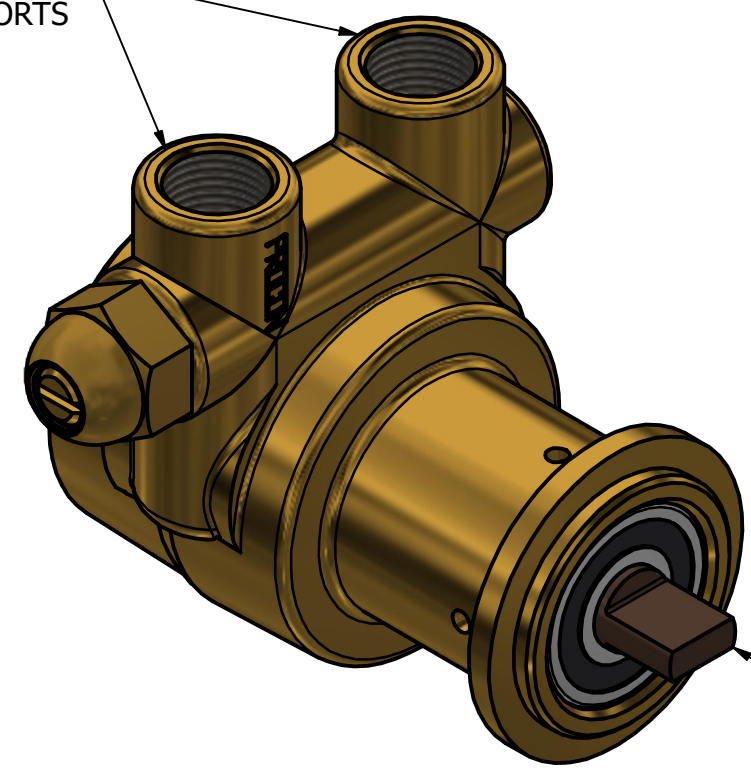

**SERIES 2
 ROTARY VANE PUMP
 CLAMP-ON STYLE
 "B" MOUNTING
 3/8" NPT PORTS
 WITH RELIEF VALVE**

3/8" NPT
 INLET/OUTLET PORTS

1143 BRONZE COUPLING