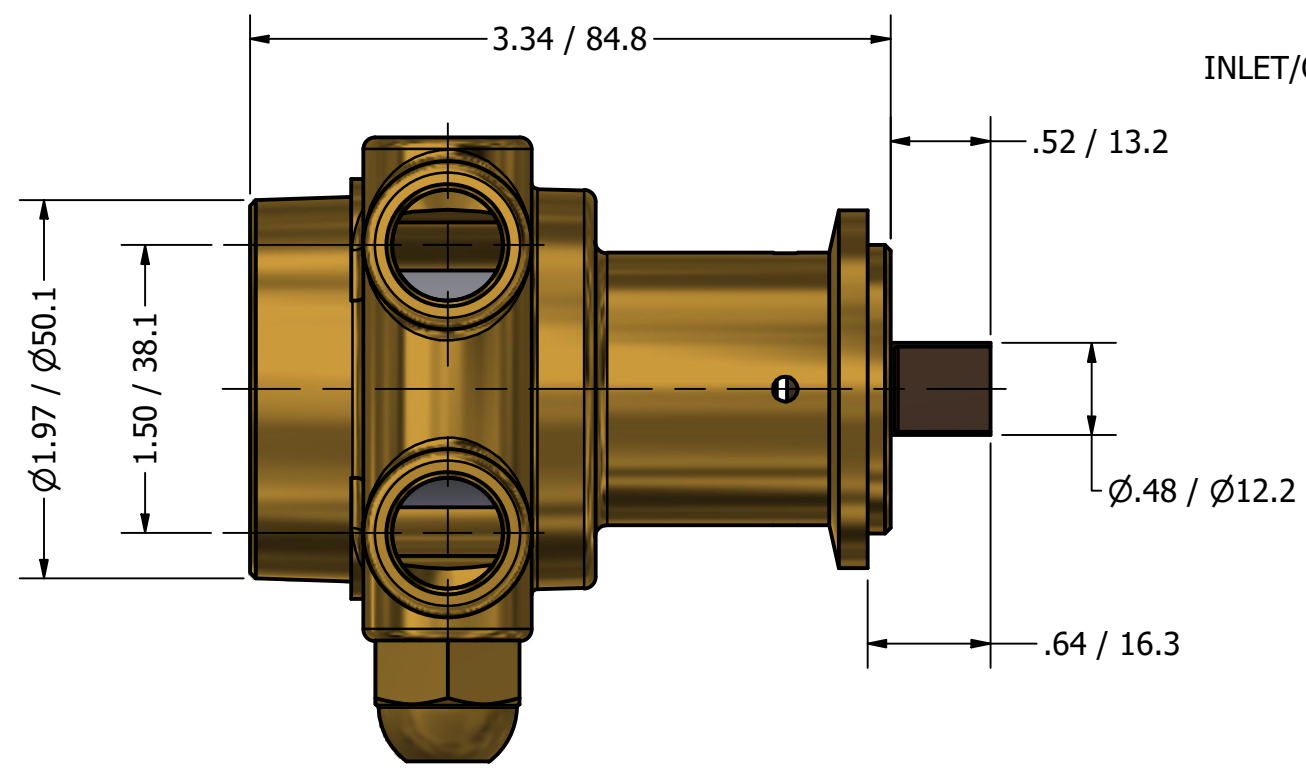

**SERIES 2
 ROTARY VANE PUMP
 CLAMP-ON STYLE
 "B" MOUNTING
 3/8" NPT PORTS
 WITH RELIEF VALVE**

3/8" NPT
 INLET/OUTLET PORTS

1143 BRONZE COUPLING