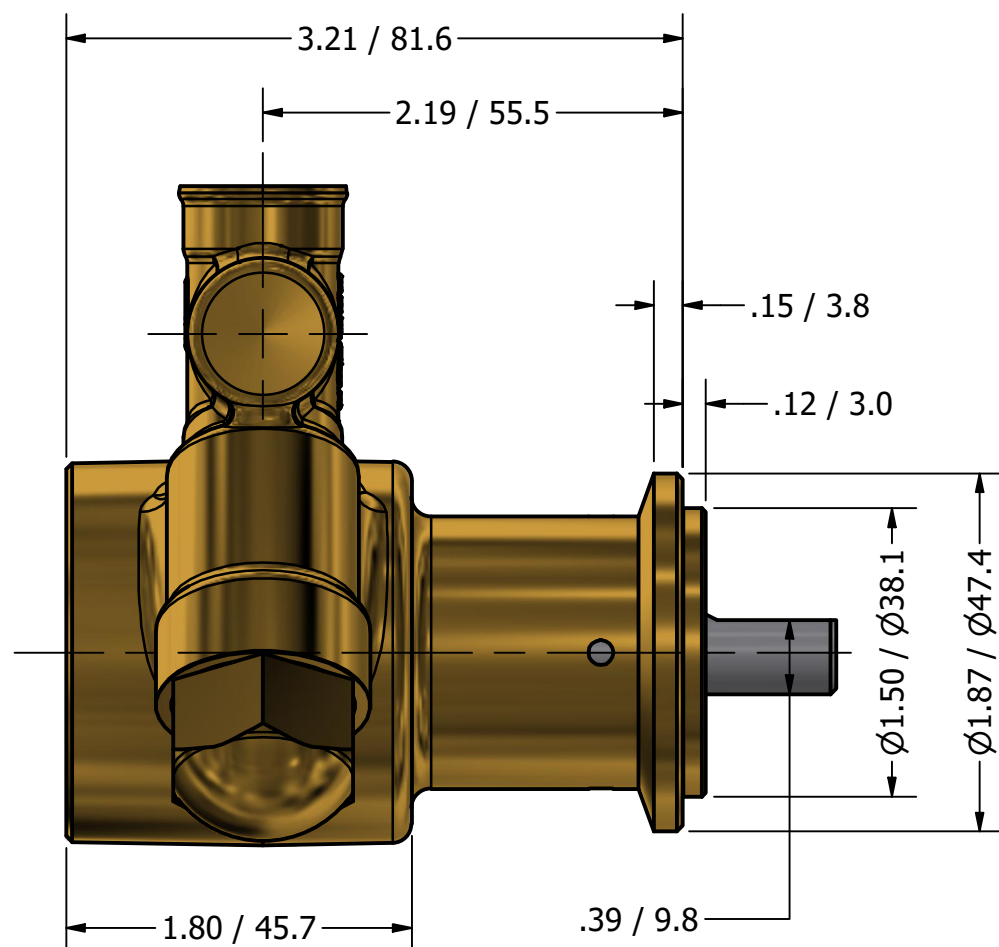

3/8" NPT
INLET/OUTLET PORTS

**SERIES 1
ROTARY VANE PUMP
CLAMP-ON STYLE
"S" MOUNTING
3/8" NPT PORTS**

PROCON[®]
custom | fluid | solutions[®]

W1006 v2