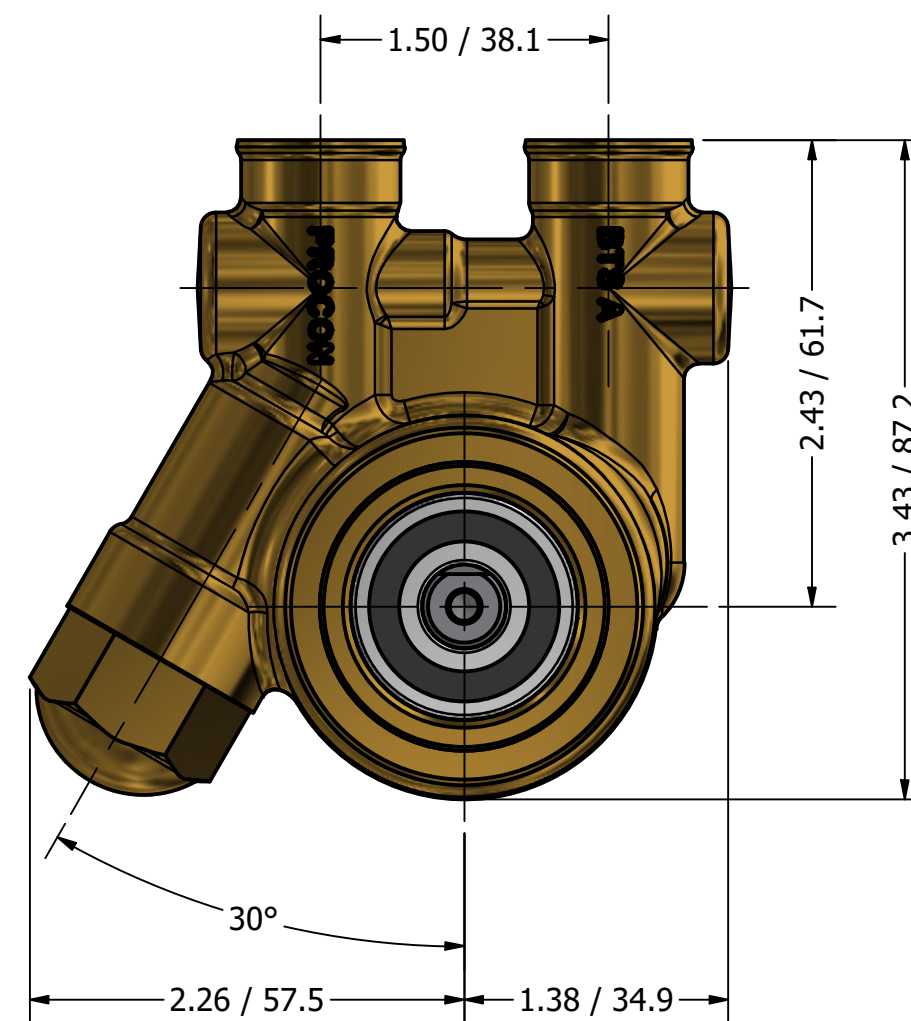

3/8" NPT
INLET/OUTLET PORTS

**SERIES 1
ROTARY VANE PUMP
CLAMP-ON STYLE
"S" MOUNTING
3/8" NPT PORTS**

PROCON[®]
custom | fluid | solutions[®]

W1006 v2