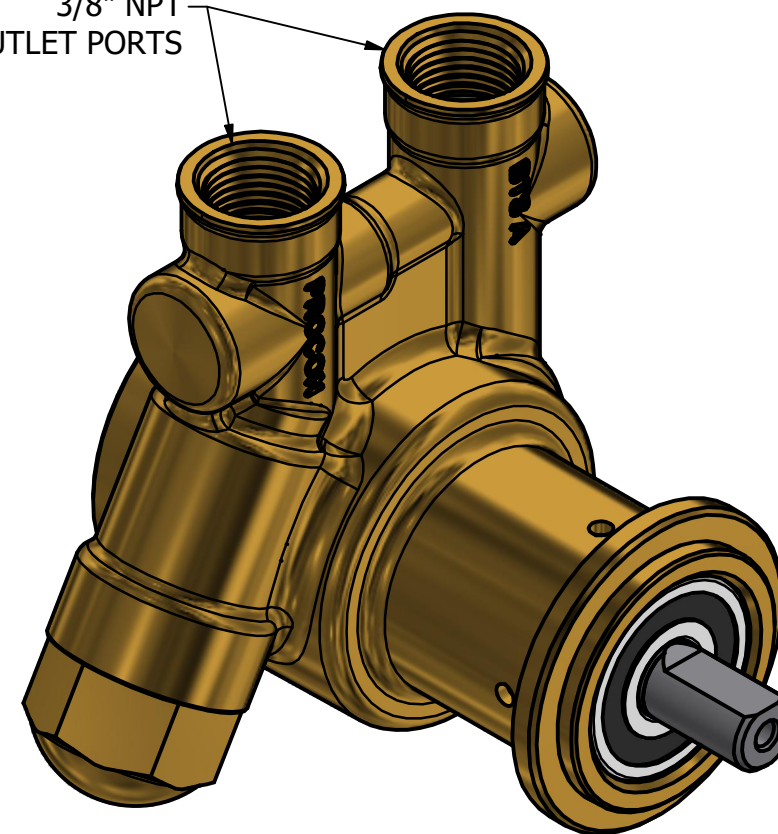

3/8" NPT
INLET/OUTLET PORTS

**SERIES 1
ROTARY VANE PUMP
CLAMP-ON STYLE
"S" MOUNTING
3/8" NPT PORTS**

PROCON[®]
custom | fluid | solutions[®]

W1006 v2