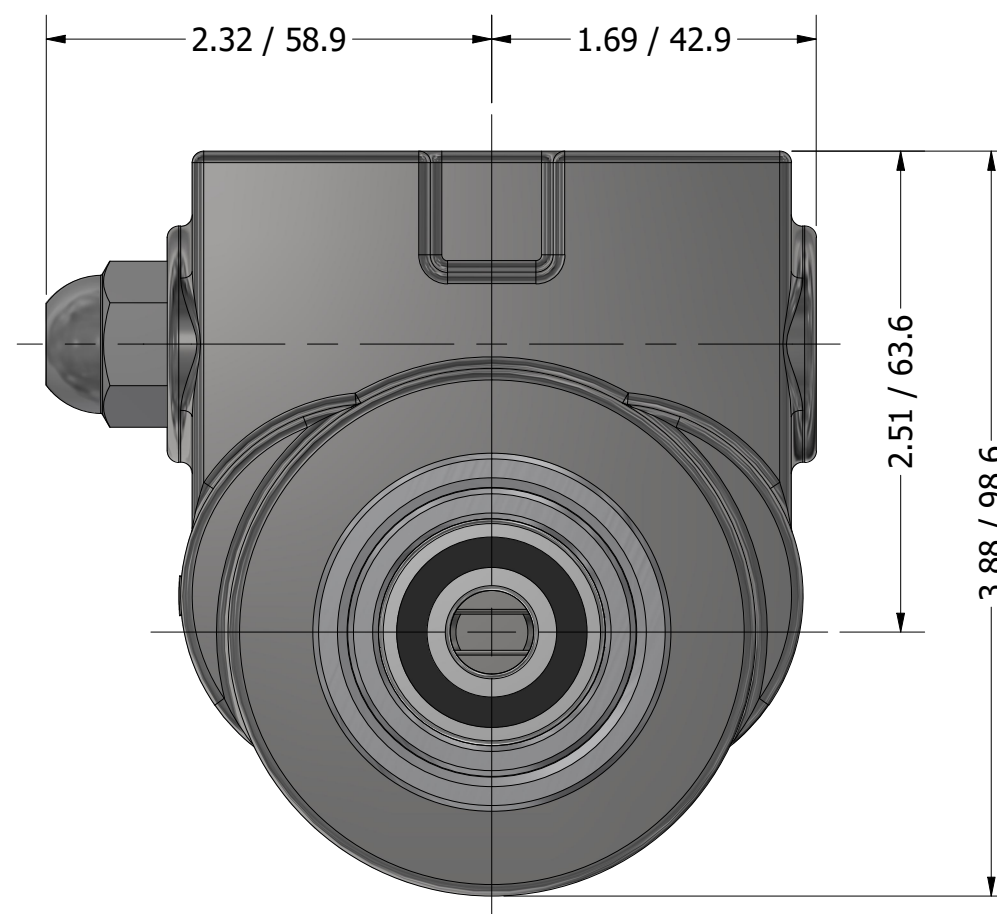

**SERIES 5
ROTARY VANE PUMP
CLAMP-ON STYLE
"A" MOUNTING
1/2" NPT PORTS
WITH RELIEF VALVE**

PROCON[®]
custom | fluid | solutions[®]

a division of **Standex**

W1165