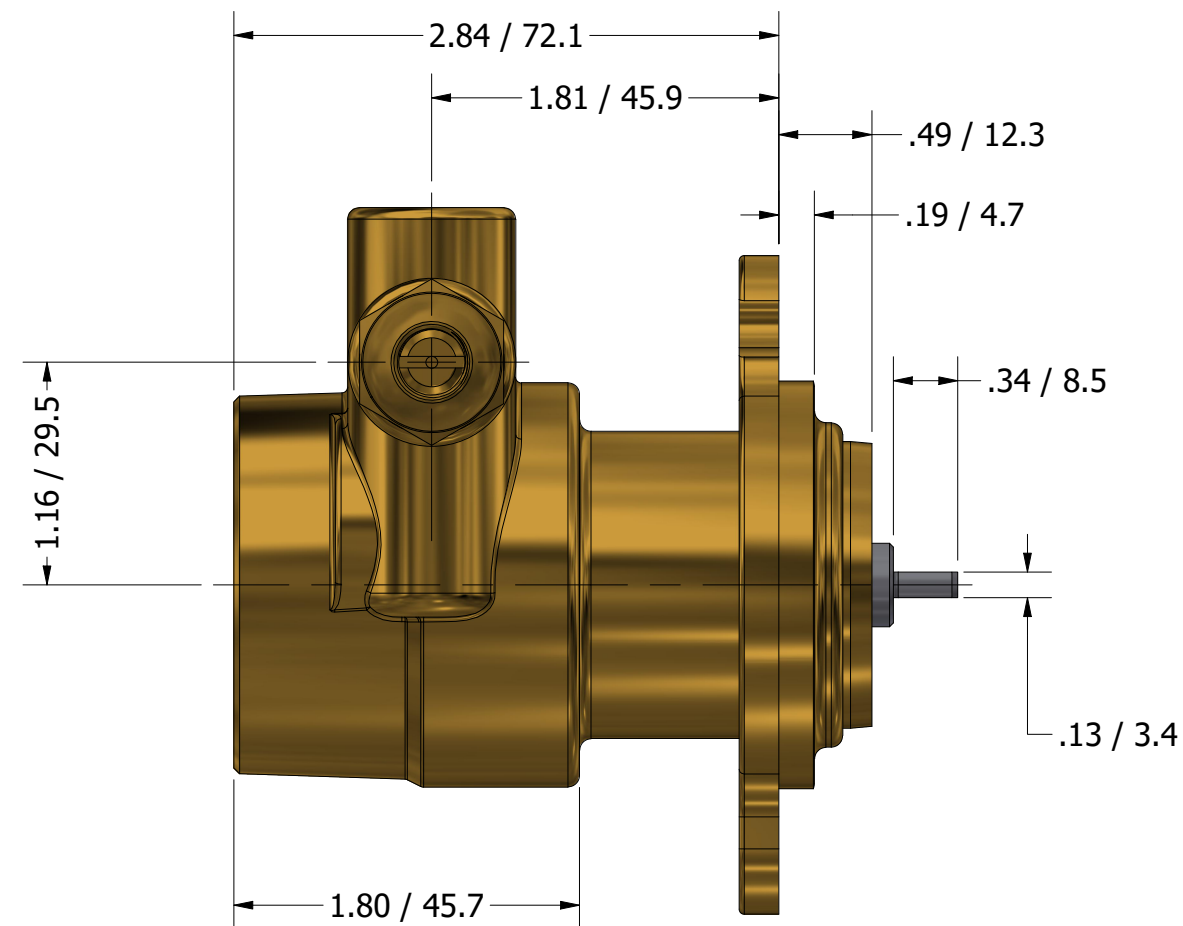

**SERIES 2
ROTARY VANE PUMP
BOLT-ON STYLE
"T" MOUNTING
3/8" NPT PORTS
WITH RELIEF VALVE**

PROCON[®]

custom | fluid | solutions[®]

a division of **Standex**

W1080