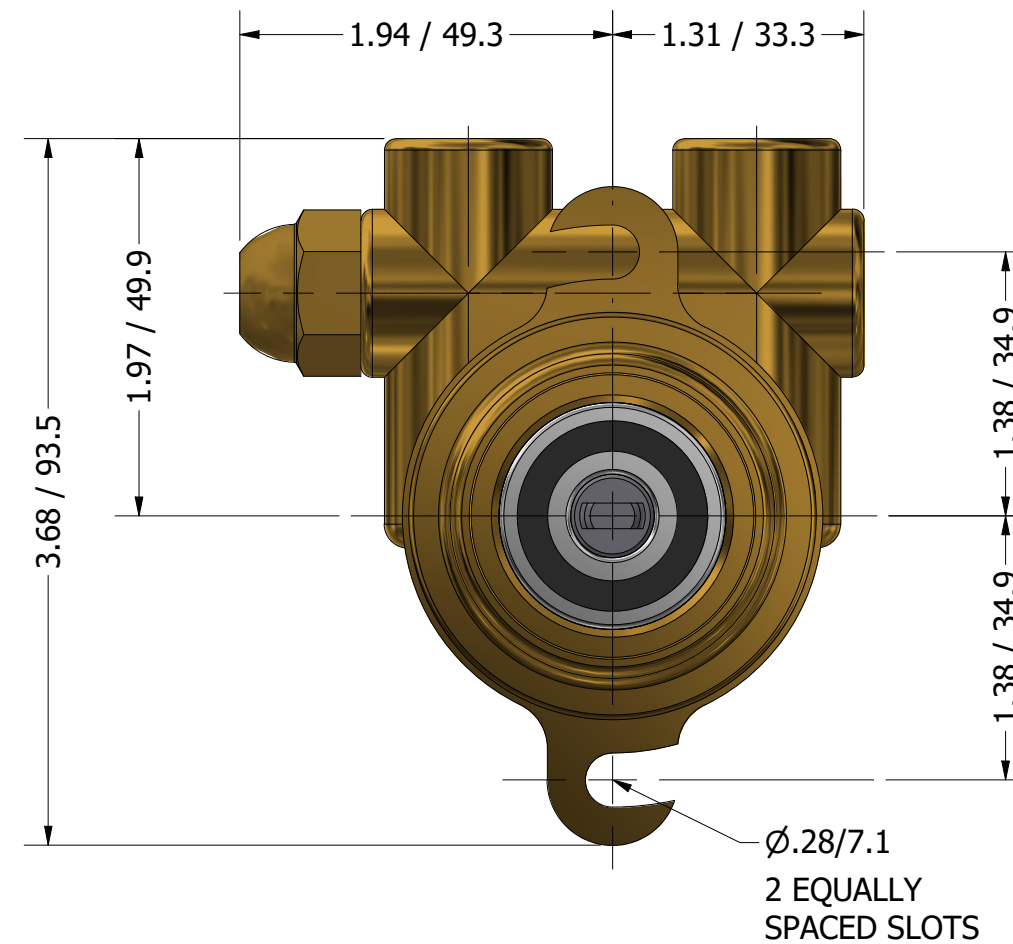

**SERIES 2
ROTARY VANE PUMP
BOLT-ON STYLE
"T" MOUNTING
3/8" NPT PORTS
WITH RELIEF VALVE**

PROCON[®]

custom | fluid | solutions[®]

a division of **Standex**

W1080