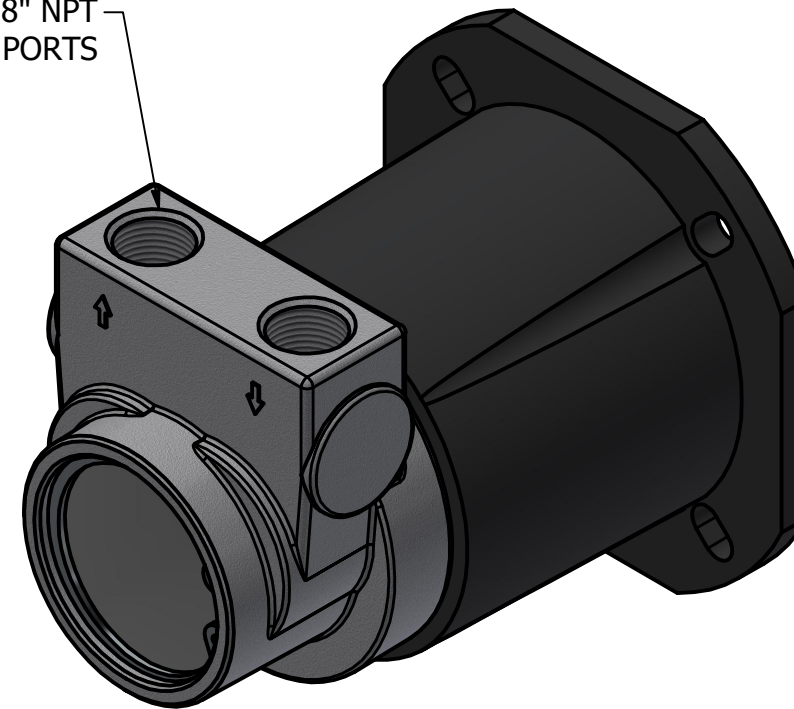

**SERIES 3
MAG DRIVE PUMP
3/8" NPT PORTS**

3/8" NPT
INLET/OUTLET PORTS

PROCON[®]

custom | fluid | solutions[®]

a division of **Standex**

W3005