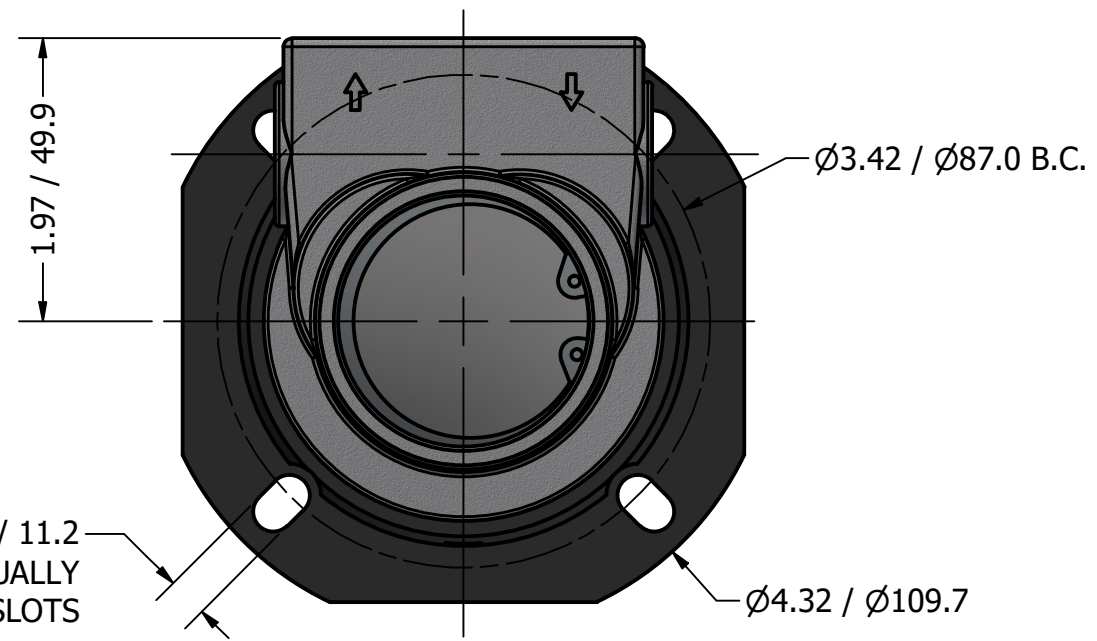

**SERIES 3
MAG DRIVE PUMP
3/8" NPT PORTS**

3/8" NPT
INLET/OUTLET PORTS

PROCON[®]

custom | fluid | solutions[®]

a division of **Standex**

W3005