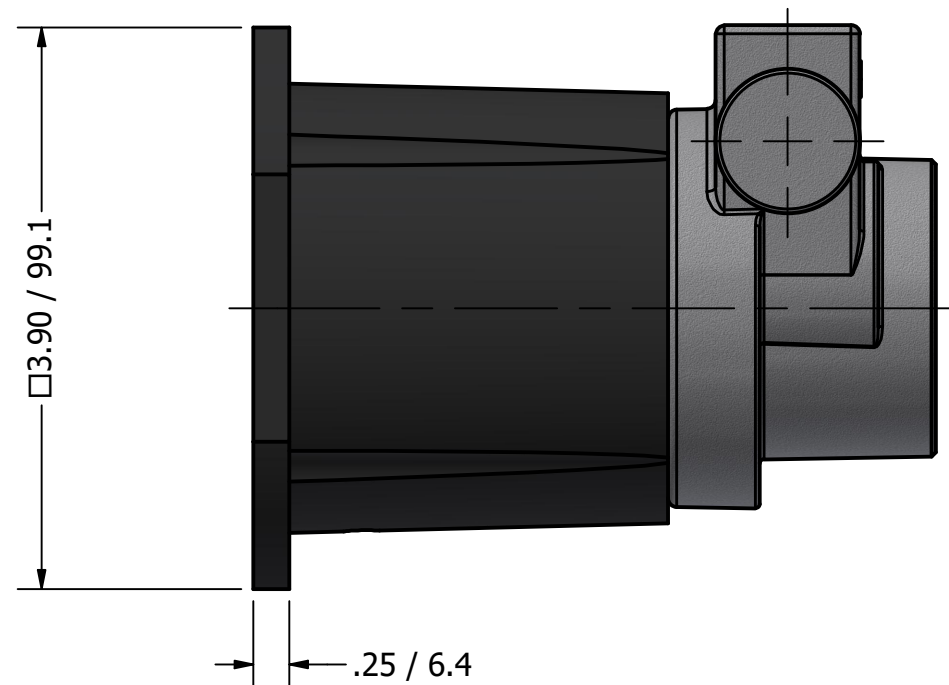

**SERIES 3
MAG DRIVE PUMP
3/8" NPT PORTS**

3/8" NPT
INLET/OUTLET PORTS

PROCON[®]

custom | fluid | solutions[®]

a division of **Standex**

W3005