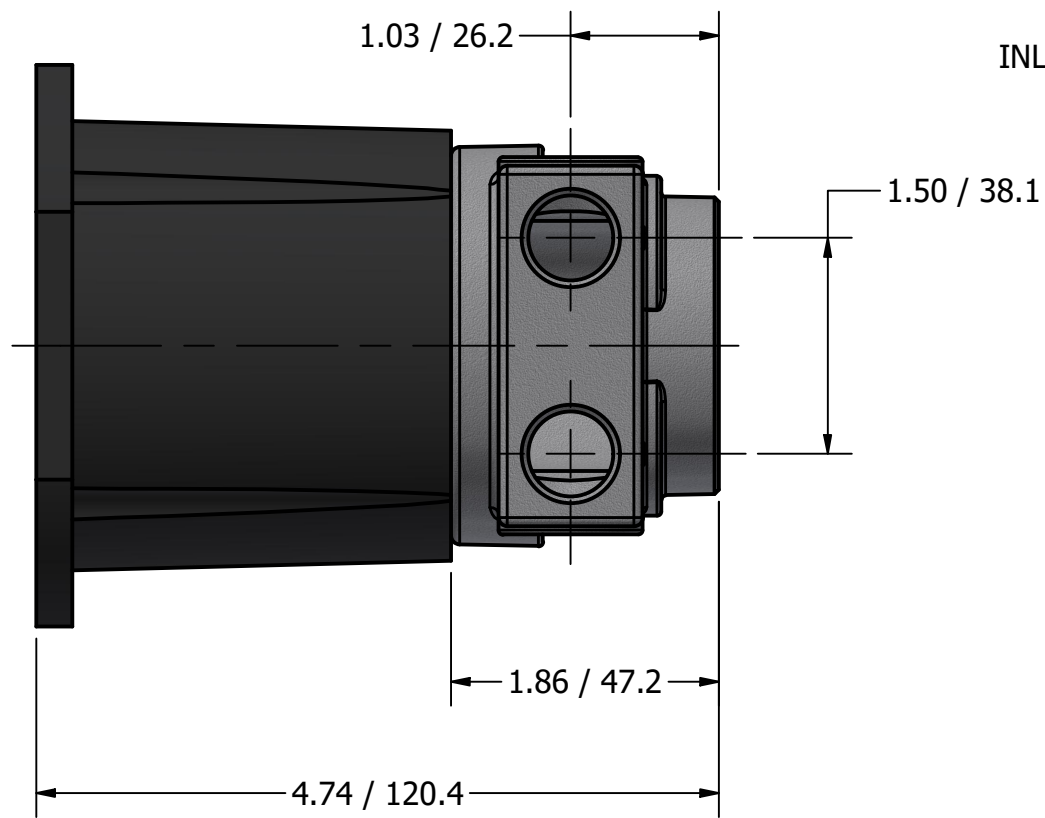

**SERIES 3
MAG DRIVE PUMP
3/8" NPT PORTS**

3/8" NPT
INLET/OUTLET PORTS

PROCON[®]

custom | fluid | solutions[®]

a division of **Standex**

W3005