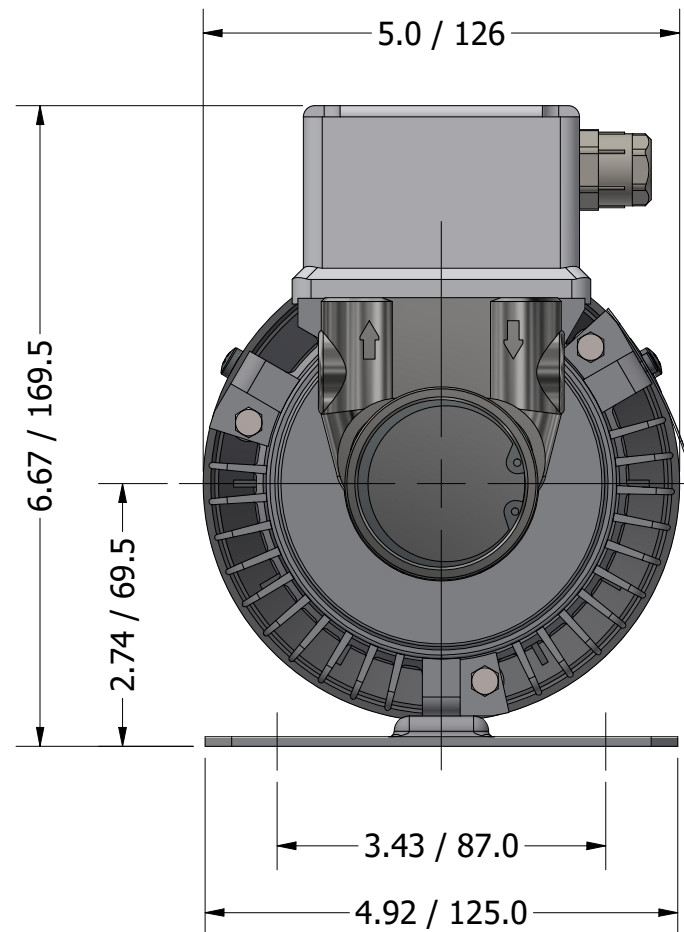

**SERIES 3  
ROTARY VANE PUMP  
CLAMP-ON STYLE  
ON 717 MOTOR  
3/8" NPT PORTS**

Ø.31 / Ø8.0  
4 PLCS

3/8" NPT  
INLET/OUTLET PORTS  
2 PLCS

1.50 / 38.1

717 MOTOR

5.0 / 126

6.67 / 169.5

2.74 / 69.5

3.43 / 87.0

4.92 / 125.0

11.0 / 280

1.03 / 26.2

4.67 / 118.6

4.30 / 109.2

3.74 / 95.0

5.91 / 150.0