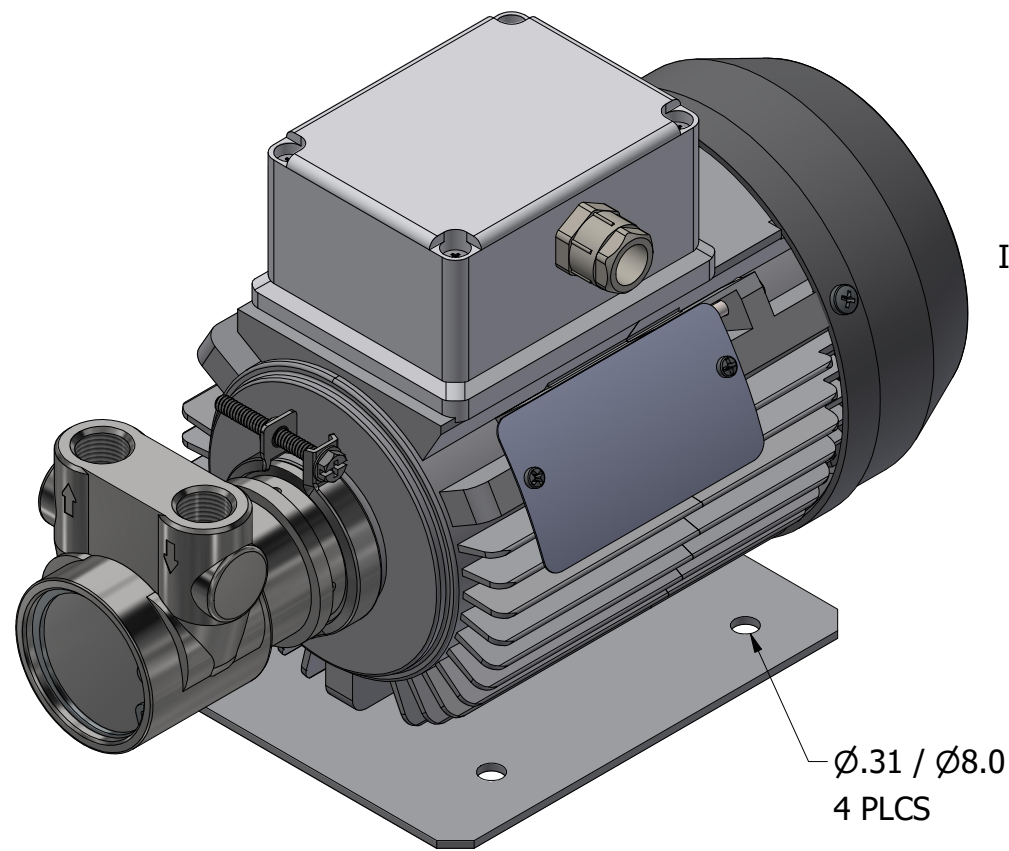

**SERIES 3  
ROTARY VANE PUMP  
CLAMP-ON STYLE  
ON 717 MOTOR  
3/8" NPT PORTS**

Ø.31 / Ø8.0  
4 PLCS

3/8" NPT  
INLET/OUTLET PORTS  
2 PLCS

1.50 / 38.1

717 MOTOR

5.0 / 126

6.67 / 169.5

2.74 / 69.5

3.43 / 87.0

4.92 / 125.0

11.0 / 280

1.03 / 26.2

4.67 / 118.6

4.30 / 109.2

3.74 / 95.0

5.91 / 150.0