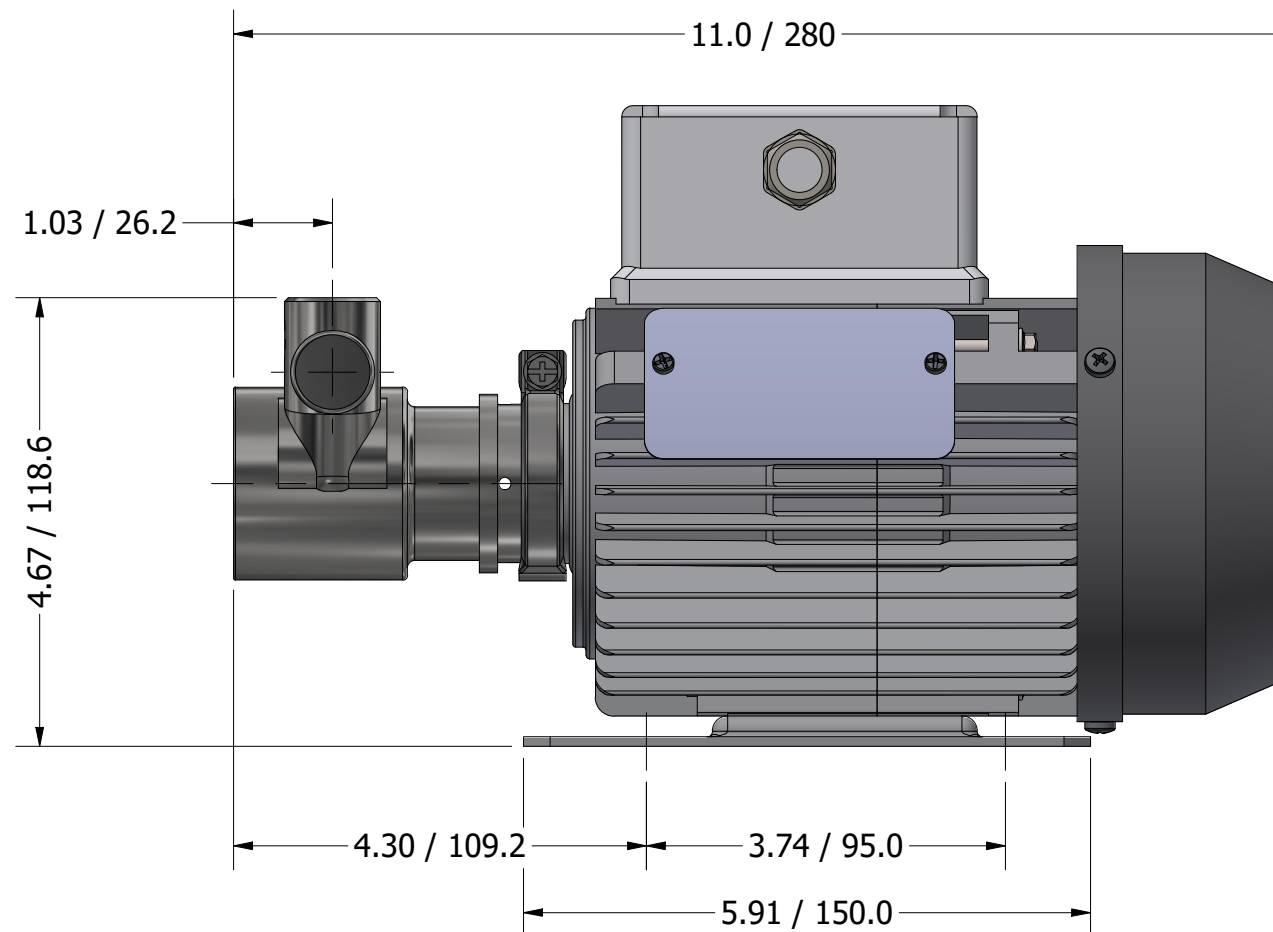

**SERIES 3  
ROTARY VANE PUMP  
CLAMP-ON STYLE  
ON 717 MOTOR  
3/8" NPT PORTS**

Ø.31 / Ø8.0  
4 PLCS

3/8" NPT  
INLET/OUTLET PORTS  
2 PLCS

1.50 / 38.1

717 MOTOR

5.0 / 126

6.67 / 169.5

2.74 / 69.5

3.43 / 87.0

4.92 / 125.0

11.0 / 280

1.03 / 26.2

4.67 / 118.6

4.30 / 109.2

3.74 / 95.0

5.91 / 150.0