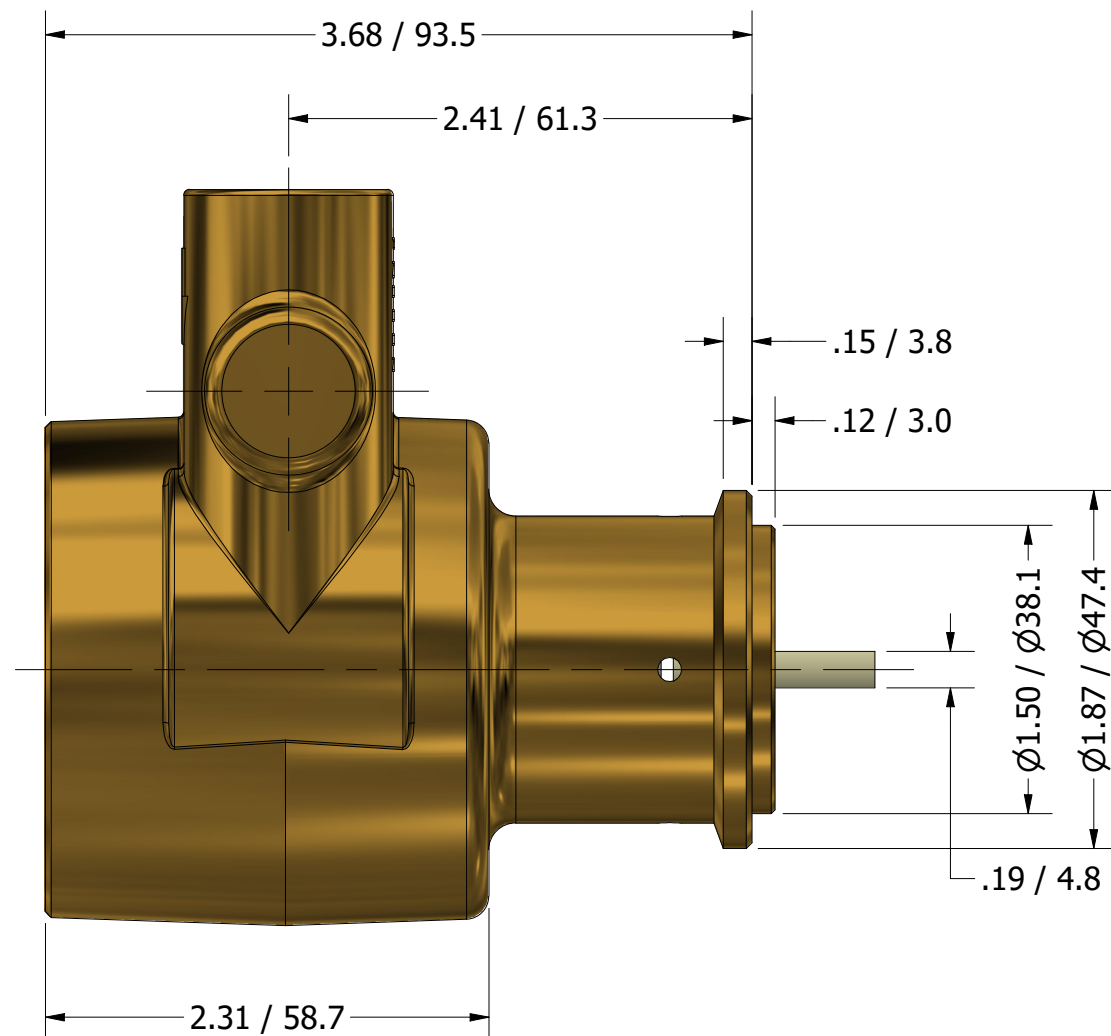

1/2" NPT
INLET/OUTLET PORTS

**SERIES 4
ROTARY VANE PUMP
CLAMP-ON STYLE
"C" MOUNTING
1/2" NPT PORTS**

1143-2 PLASTIC COUPLING

PROCON[®]

custom | fluid | solutions[®]

a division of **Standex**

W1122