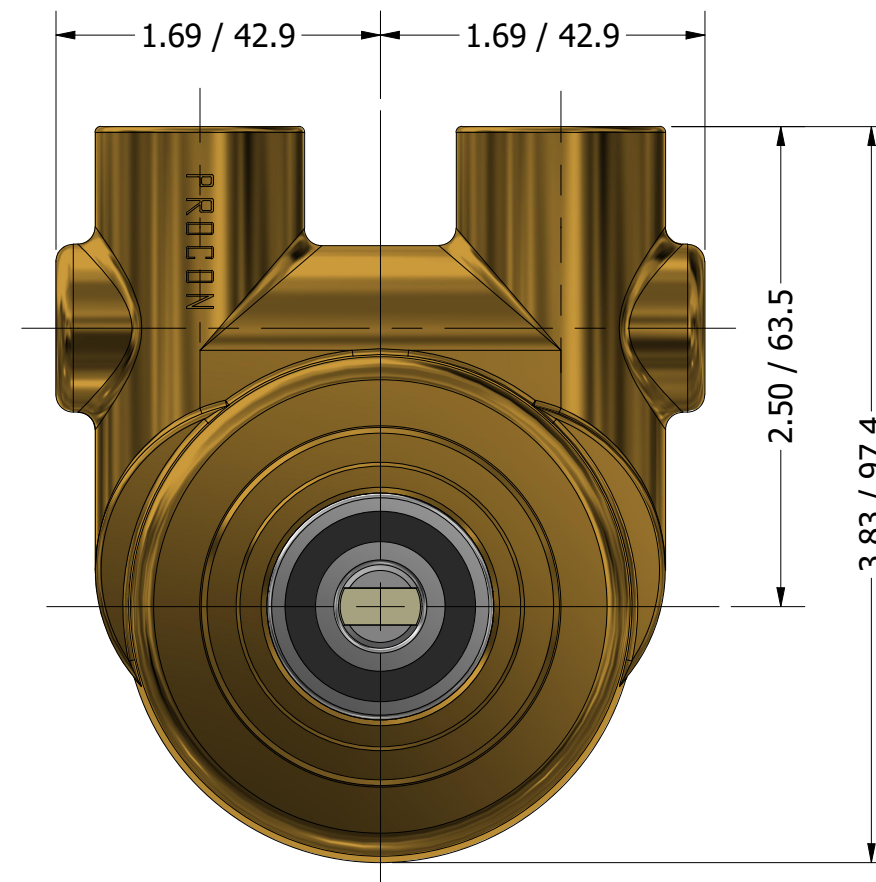

1/2" NPT
INLET/OUTLET PORTS

**SERIES 4
ROTARY VANE PUMP
CLAMP-ON STYLE
"C" MOUNTING
1/2" NPT PORTS**

1143-2 PLASTIC COUPLING

PROCON[®]

custom | fluid | solutions[®]

a division of **Standex**

W1122