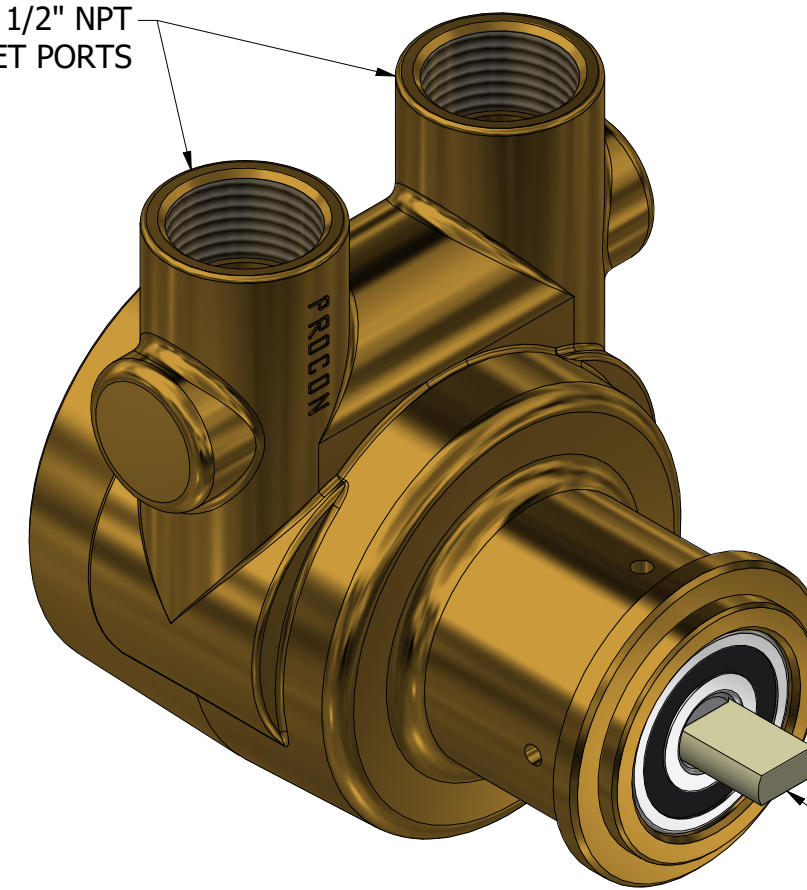

1/2" NPT
INLET/OUTLET PORTS

**SERIES 4
ROTARY VANE PUMP
CLAMP-ON STYLE
"C" MOUNTING
1/2" NPT PORTS**

1143-2 PLASTIC COUPLING

PROCON[®]

custom | fluid | solutions[®]

a division of **Standex**

W1122