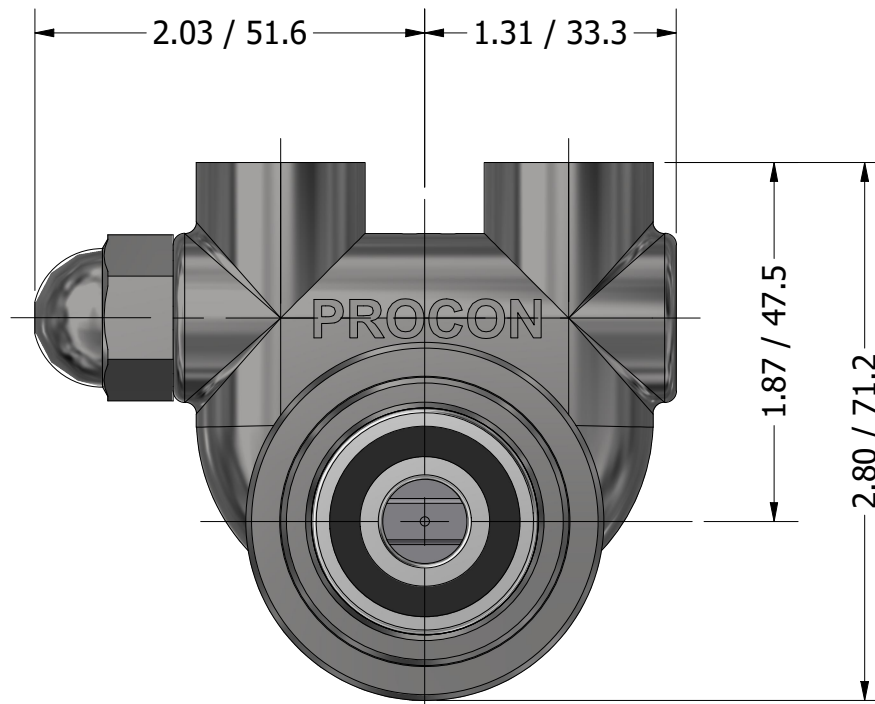

**207 ROTARY VANE PUMP
CLAMP-ON STYLE
"A" MOUNTING
G3/8 (BSPP) PORTS
WITH RELIEF VALVE**

PROCON[®]

custom | fluid | solutions[®]

a division of **Standex**

W7001