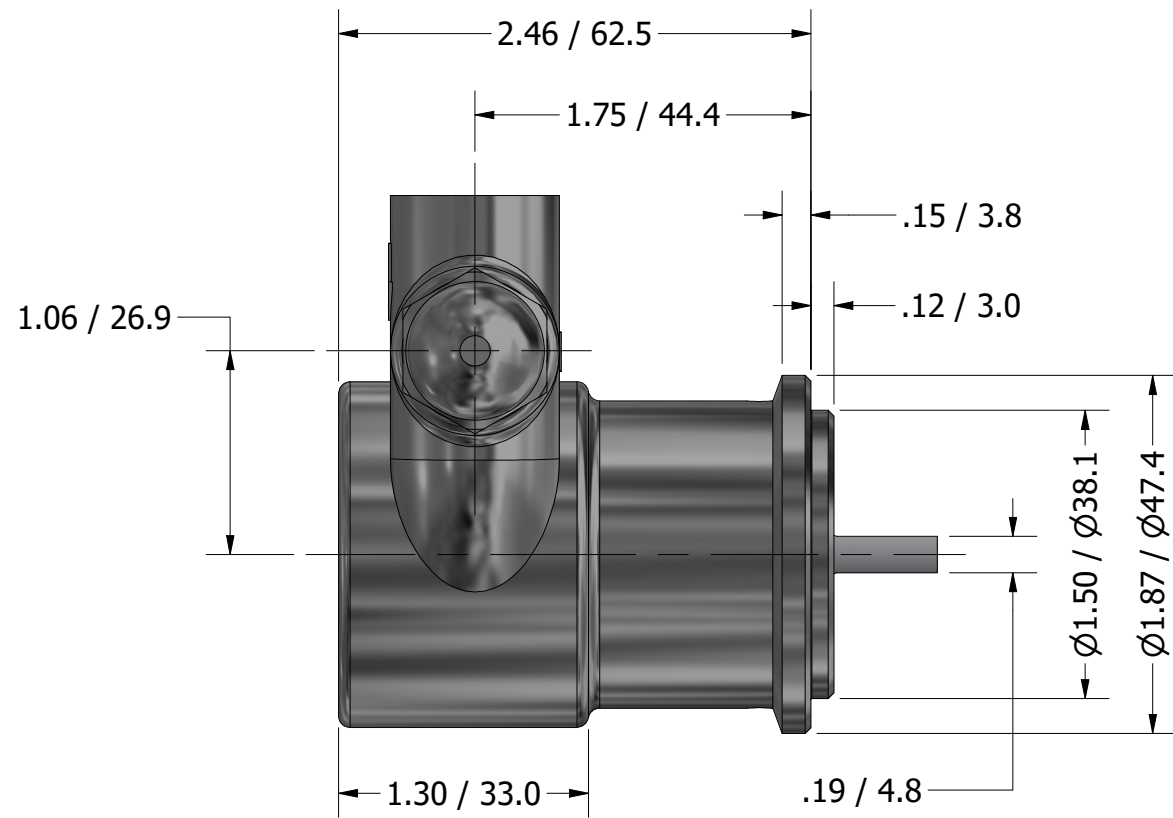

**207 ROTARY VANE PUMP
CLAMP-ON STYLE
"A" MOUNTING
G3/8 (BSPP) PORTS
WITH RELIEF VALVE**

PROCON[®]

custom | fluid | solutions[®]

a division of **Standex**

W7001