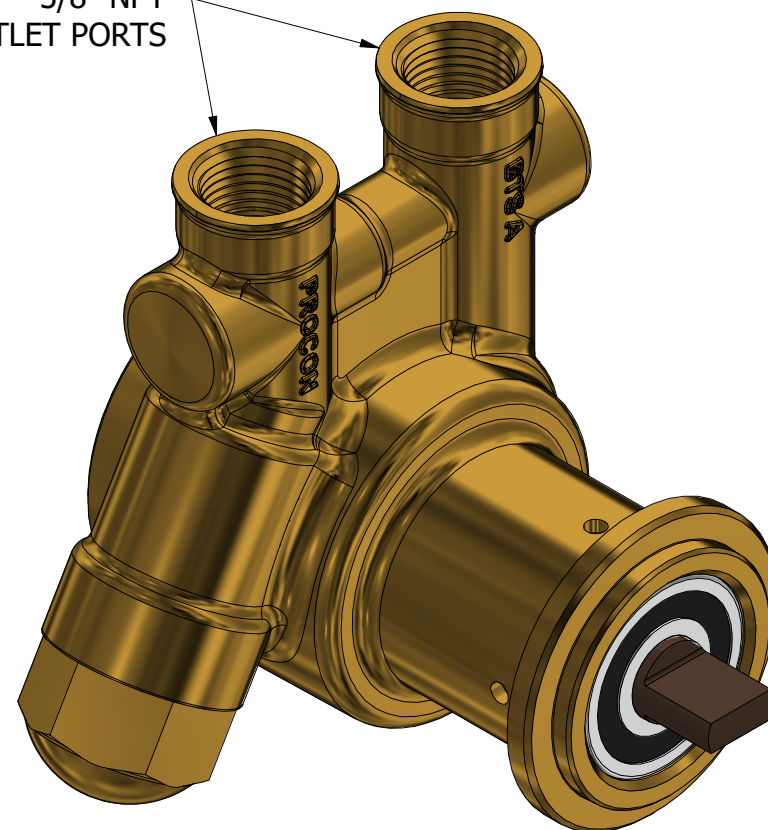

3/8" NPT  
INLET/OUTLET PORTS

**SERIES 1  
ROTARY VANE PUMP  
CLAMP-ON STYLE  
"B" MOUNTING  
3/8" NPT PORTS**

1143 BRONZE COUPLING

**PROCON**<sup>®</sup>

custom | fluid | solutions<sup>®</sup>

a division of **Standex**

W1003