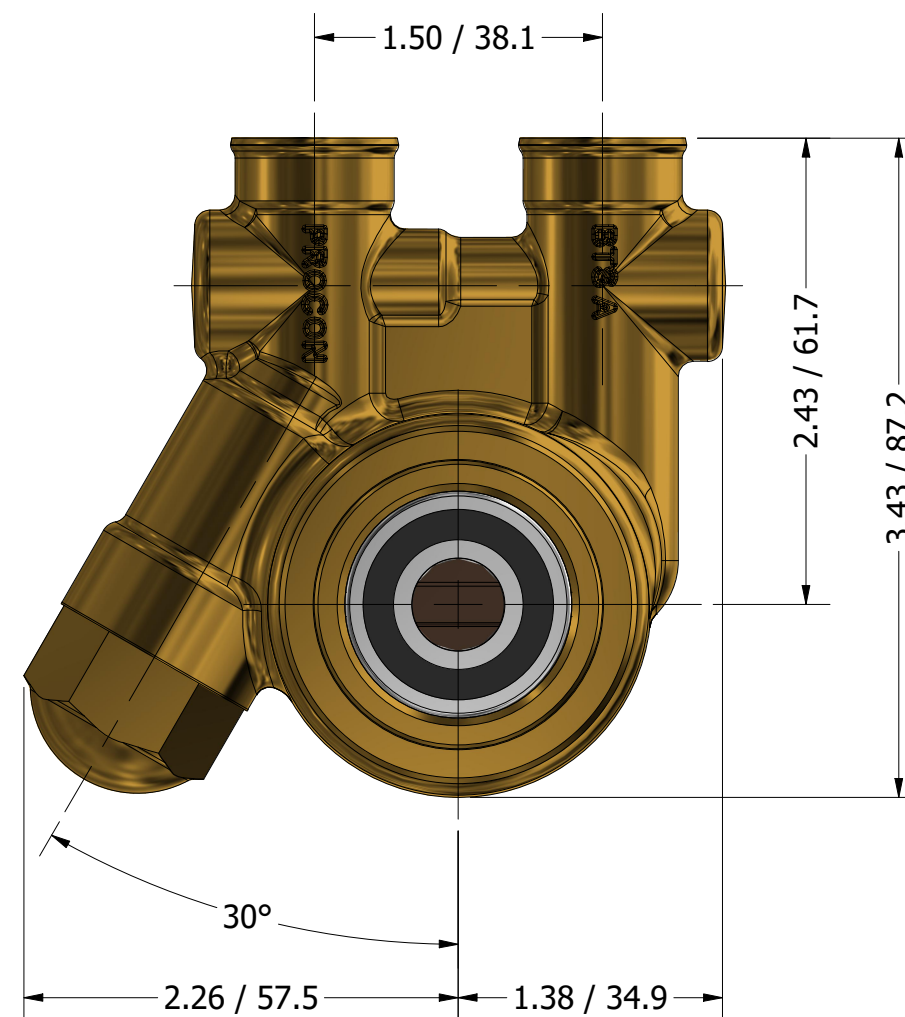

3/8" NPT  
INLET/OUTLET PORTS

**SERIES 1  
ROTARY VANE PUMP  
CLAMP-ON STYLE  
"B" MOUNTING  
3/8" NPT PORTS**

1143 BRONZE COUPLING

**PROCON**<sup>®</sup>

custom | fluid | solutions<sup>®</sup>

a division of **Standex**

W1003