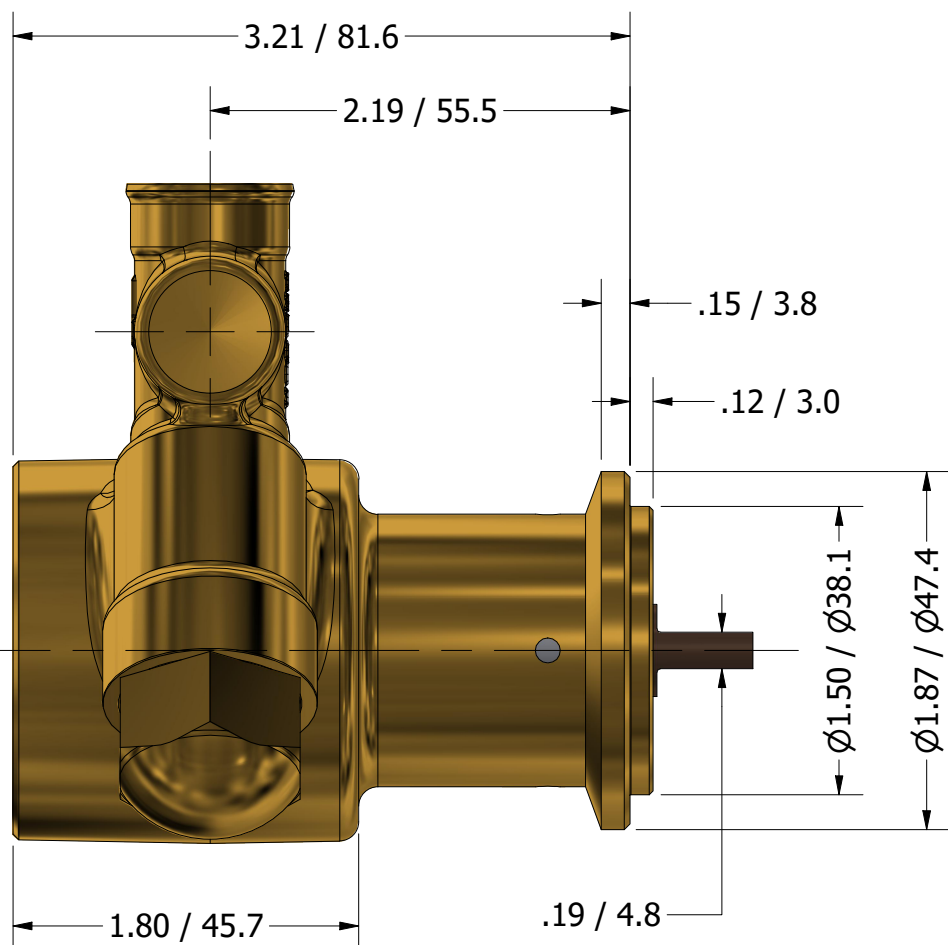

3/8" NPT  
INLET/OUTLET PORTS

**SERIES 1  
ROTARY VANE PUMP  
CLAMP-ON STYLE  
"B" MOUNTING  
3/8" NPT PORTS**

1143 BRONZE COUPLING

**PROCON**<sup>®</sup>

custom | fluid | solutions<sup>®</sup>

a division of **Standex**

W1003