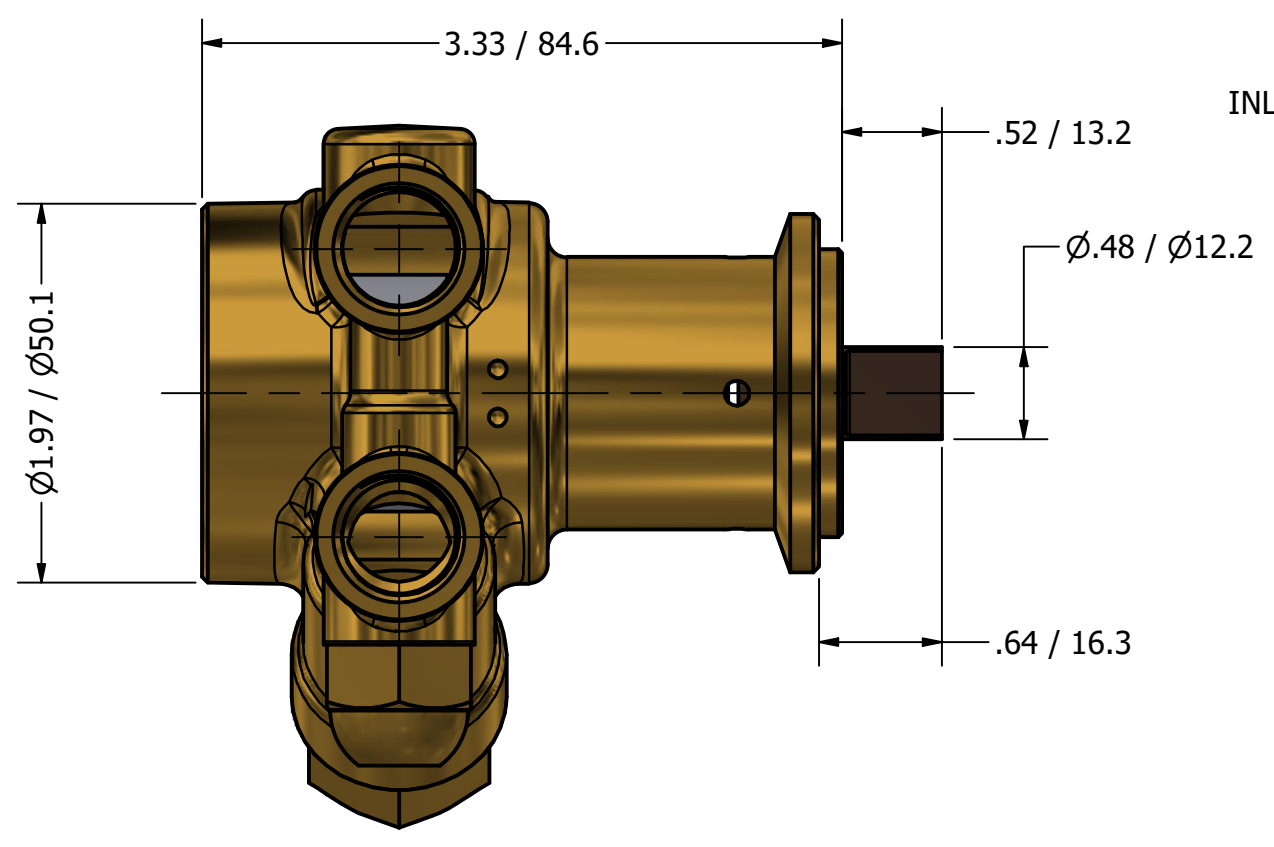

**SERIES 1
 ROTARY VANE PUMP
 CLAMP-ON STYLE
 "B" MOUNTING
 G3/8 (BSPP) PORTS
 WITH RELIEF VALVE**

G3/8 (BSPP)
 INLET/OUTLET PORTS