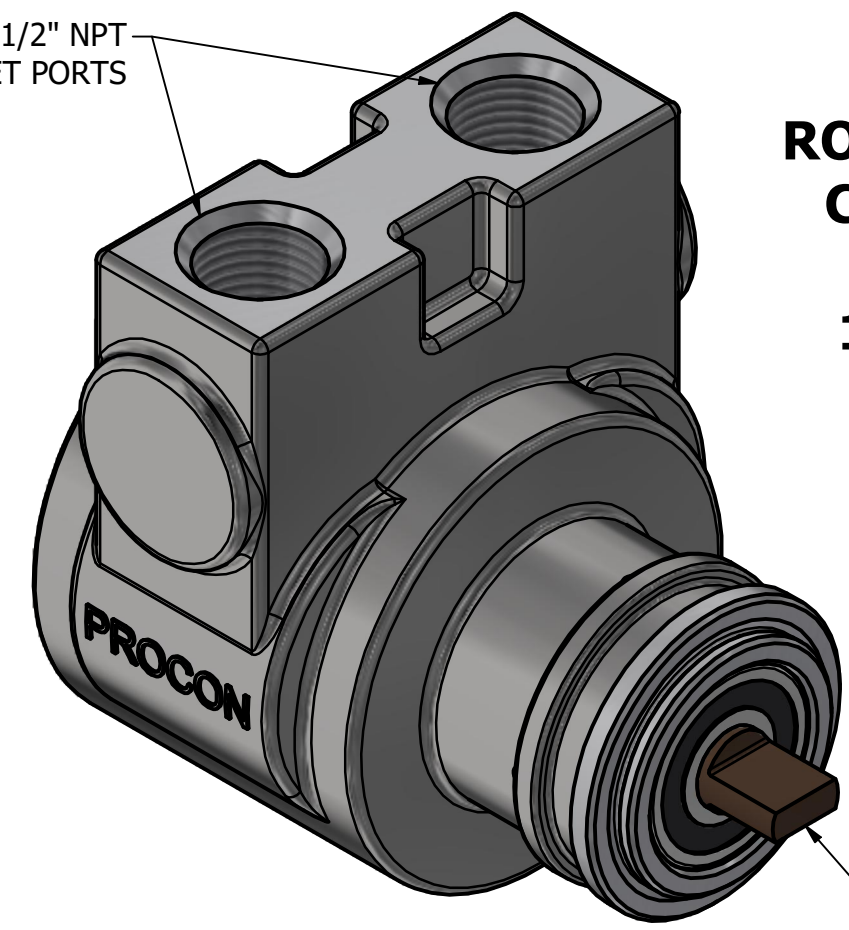

1/2" NPT
INLET/OUTLET PORTS

**SERIES 5
ROTARY VANE PUMP
CLAMP-ON STYLE
"B" MOUNTING
1/2" NPT PORTS**

1143 BRONZE COUPLING

PROCON[®]
custom | fluid | solutions[®]