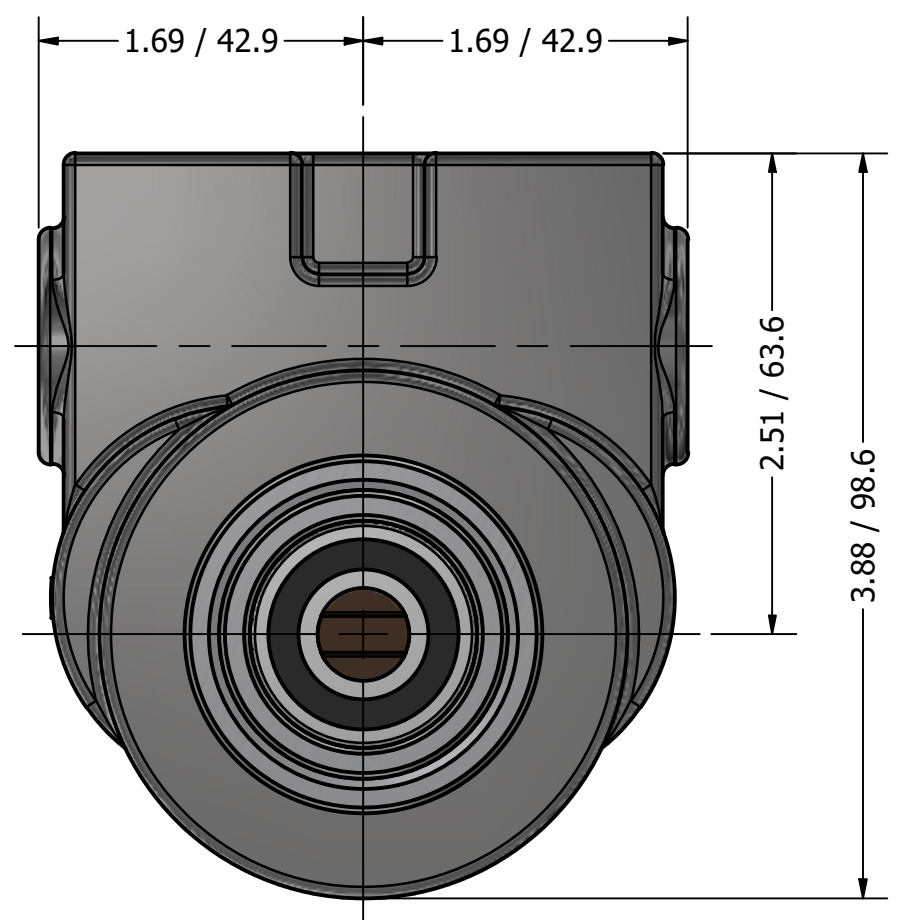

1/2" NPT
INLET/OUTLET PORTS

**SERIES 5
ROTARY VANE PUMP
CLAMP-ON STYLE
"B" MOUNTING
1/2" NPT PORTS**

1143 BRONZE COUPLING

PROCON[®]
custom | fluid | solutions[®]