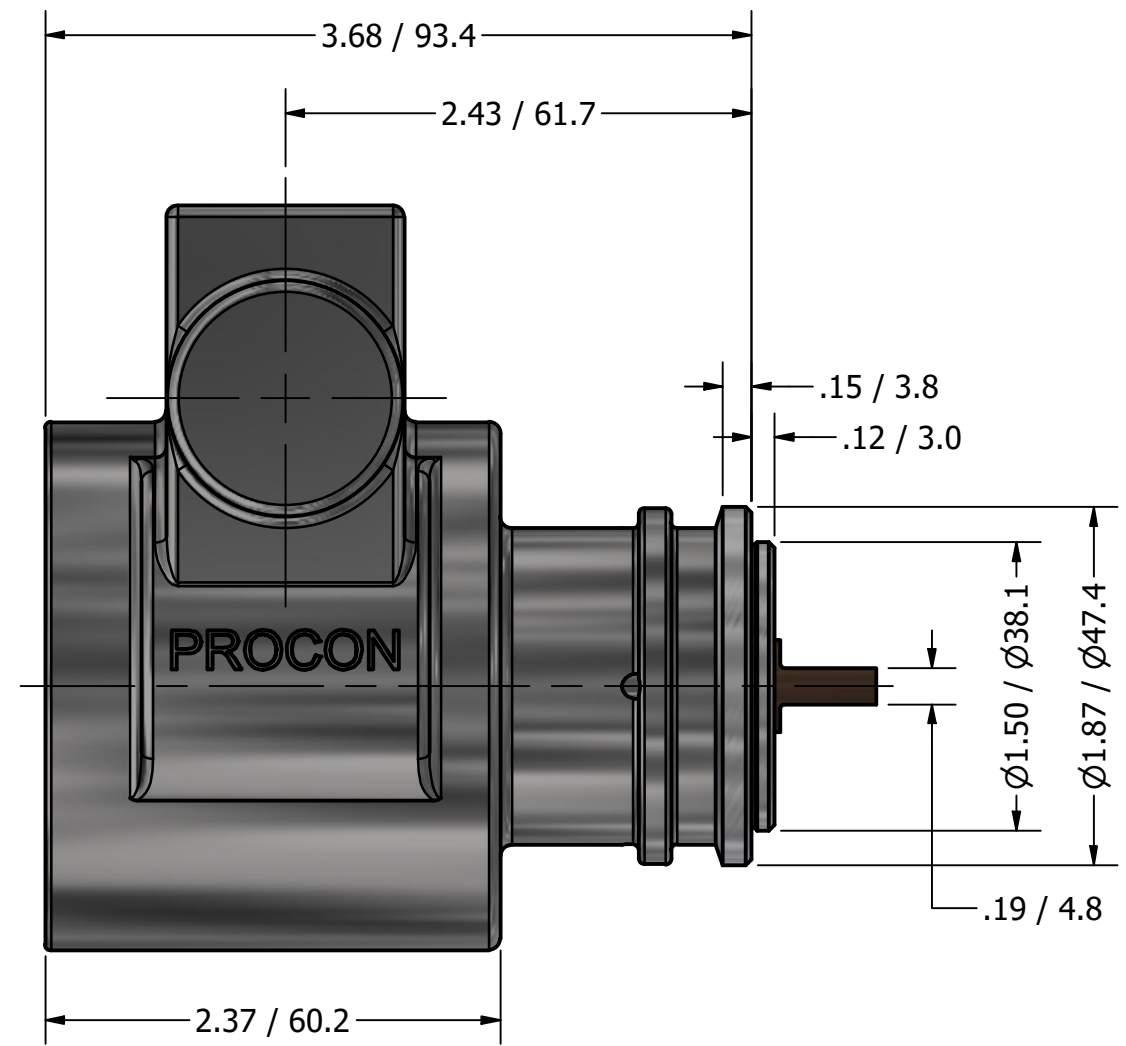

1/2" NPT
INLET/OUTLET PORTS

**SERIES 5
ROTARY VANE PUMP
CLAMP-ON STYLE
"B" MOUNTING
1/2" NPT PORTS**

1143 BRONZE COUPLING

PROCON[®]
custom | fluid | solutions[®]