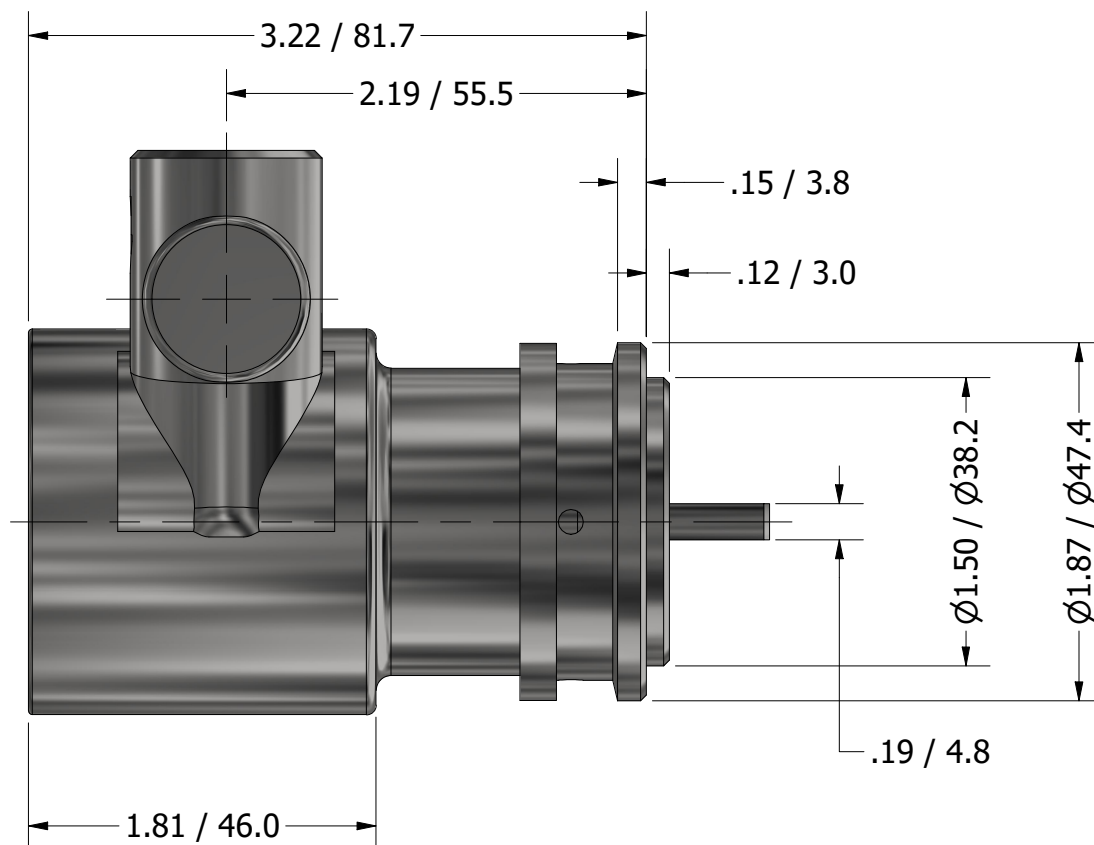

**SERIES 3  
ROTARY VANE PUMP  
CLAMP-ON STYLE  
"A" MOUNTING  
3/8" NPT PORTS**

3/8" NPT  
INLET/OUTLET PORTS

**PROCON**<sup>®</sup>

custom | fluid | solutions<sup>®</sup>

a division of **Standex**

W1081