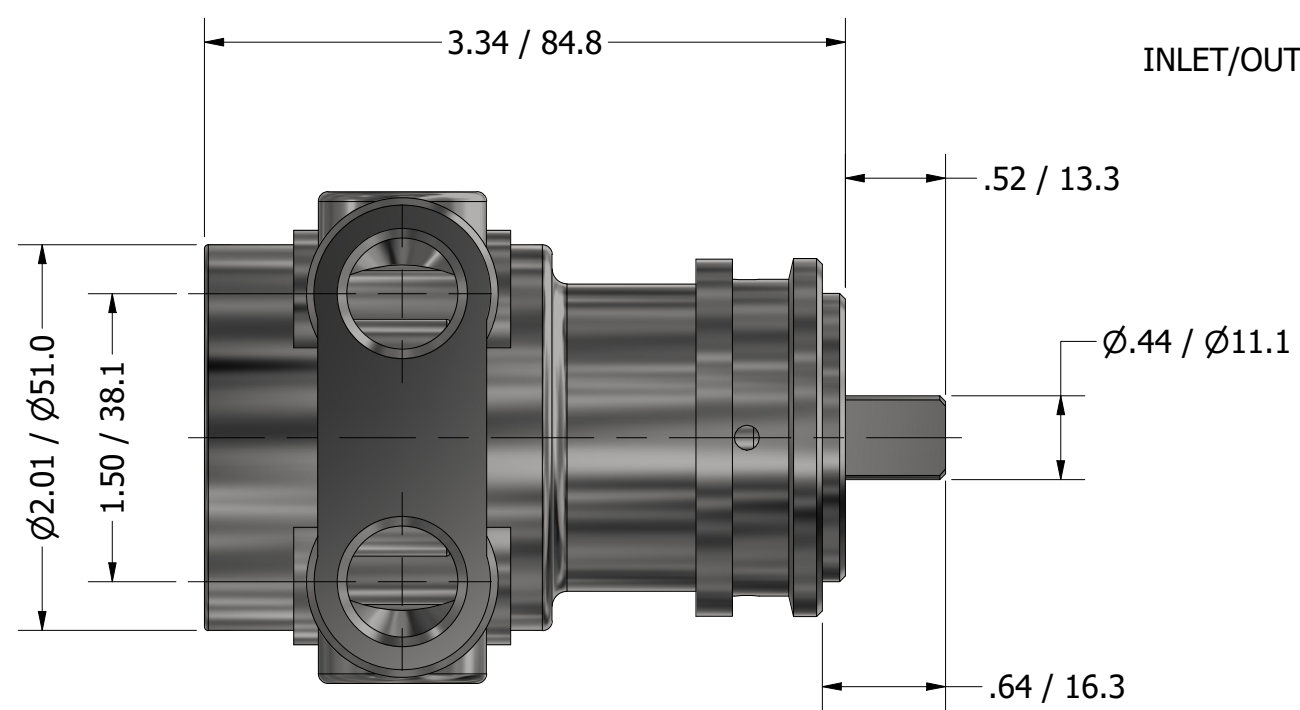

**SERIES 3  
ROTARY VANE PUMP  
CLAMP-ON STYLE  
"A" MOUNTING  
3/8" NPT PORTS**

3/8" NPT  
INLET/OUTLET PORTS

**PROCON**<sup>®</sup>

custom | fluid | solutions<sup>®</sup>

a division of **Standex**

W1081