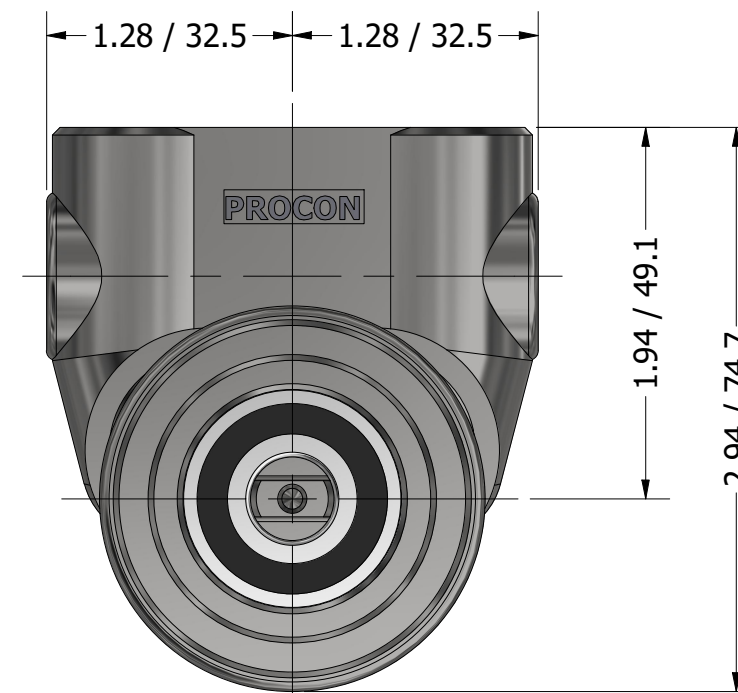

**SERIES 3  
ROTARY VANE PUMP  
CLAMP-ON STYLE  
"A" MOUNTING  
3/8" NPT PORTS**

3/8" NPT  
INLET/OUTLET PORTS

**PROCON**<sup>®</sup>

custom | fluid | solutions<sup>®</sup>

a division of **Standex**

W1081