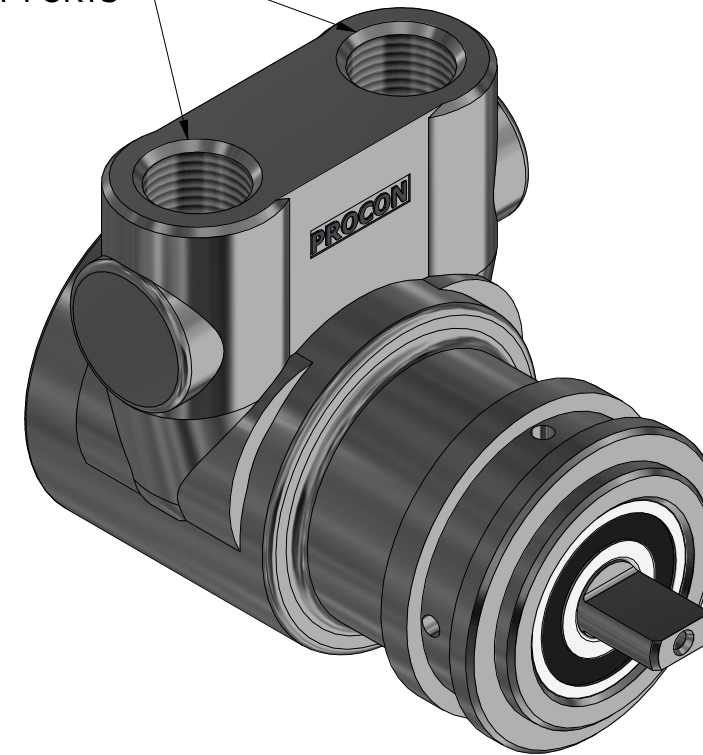

**SERIES 3  
ROTARY VANE PUMP  
CLAMP-ON STYLE  
"A" MOUNTING  
3/8" NPT PORTS**

3/8" NPT  
INLET/OUTLET PORTS

**PROCON**<sup>®</sup>

custom | fluid | solutions<sup>®</sup>

a division of **Standex**

W1081