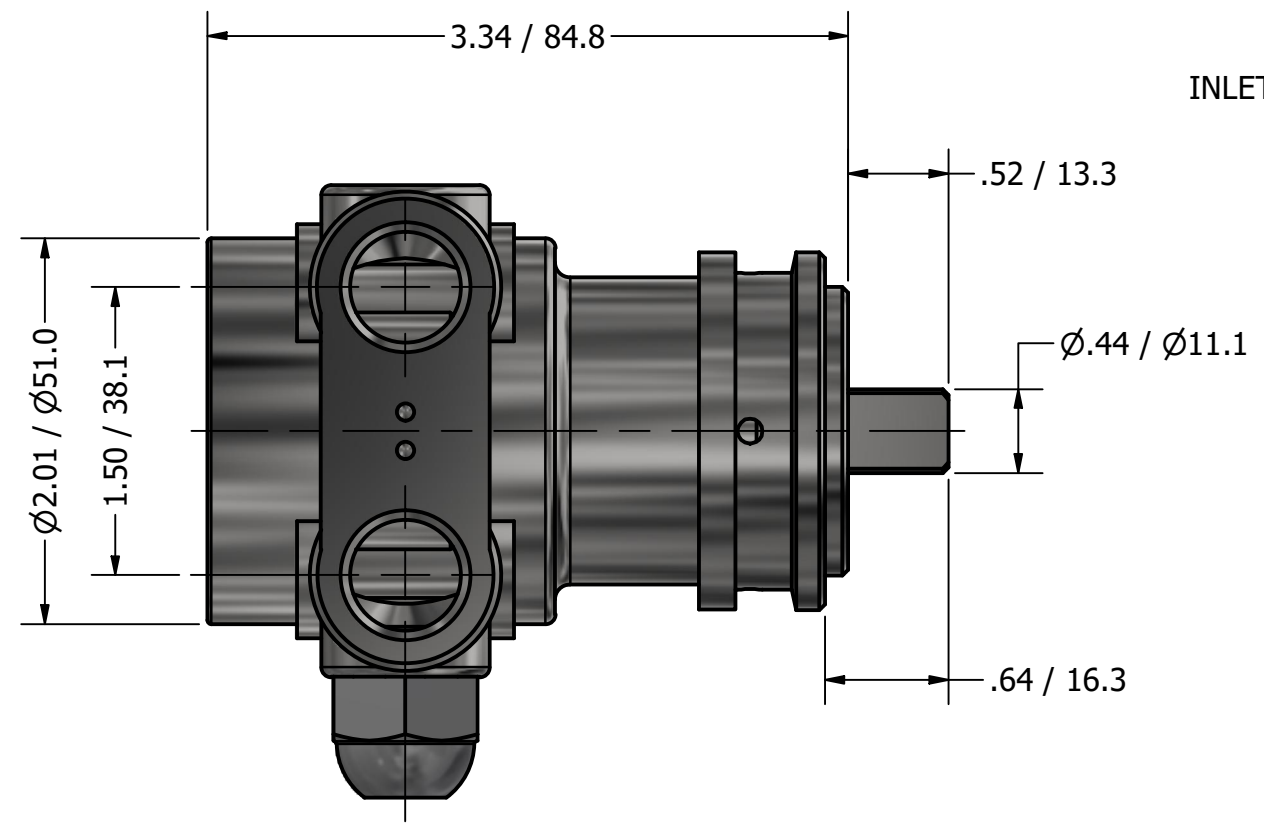

**SERIES 3
 ROTARY VANE PUMP
 CLAMP-ON STYLE
 "A" MOUNTING
 G3/8 (BSPP) PORTS
 WITH RELIEF VALVE**

G3/8 (BSPP)
 INLET/OUTLET PORTS