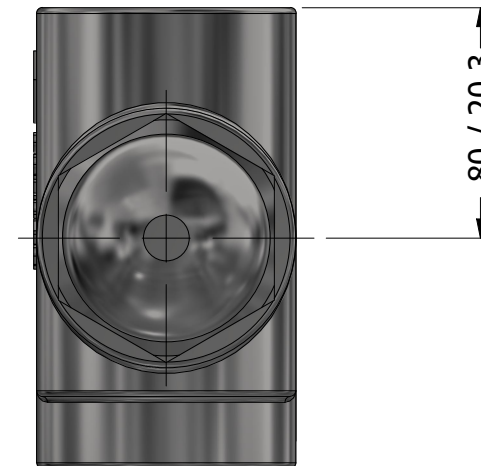

3/8" NPT
INLET/OUTLET PORTS
3 PLCS

EXTERNAL BYPASS VALVE 3/8" NPT PORTS

PROCON[®]

custom | fluid | solutions[®]

a division of **Standex**

WBPV003