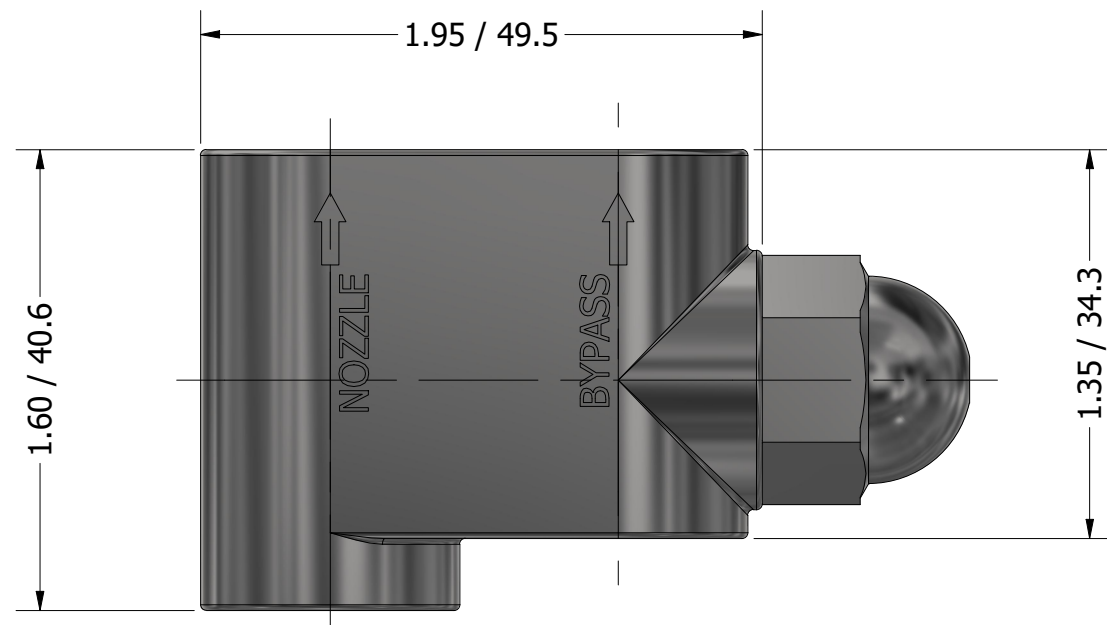

3/8" NPT
INLET/OUTLET PORTS
3 PLCS

EXTERNAL BYPASS VALVE 3/8" NPT PORTS

PROCON[®]

custom | fluid | solutions[®]

a division of **Standex**

WBPV003