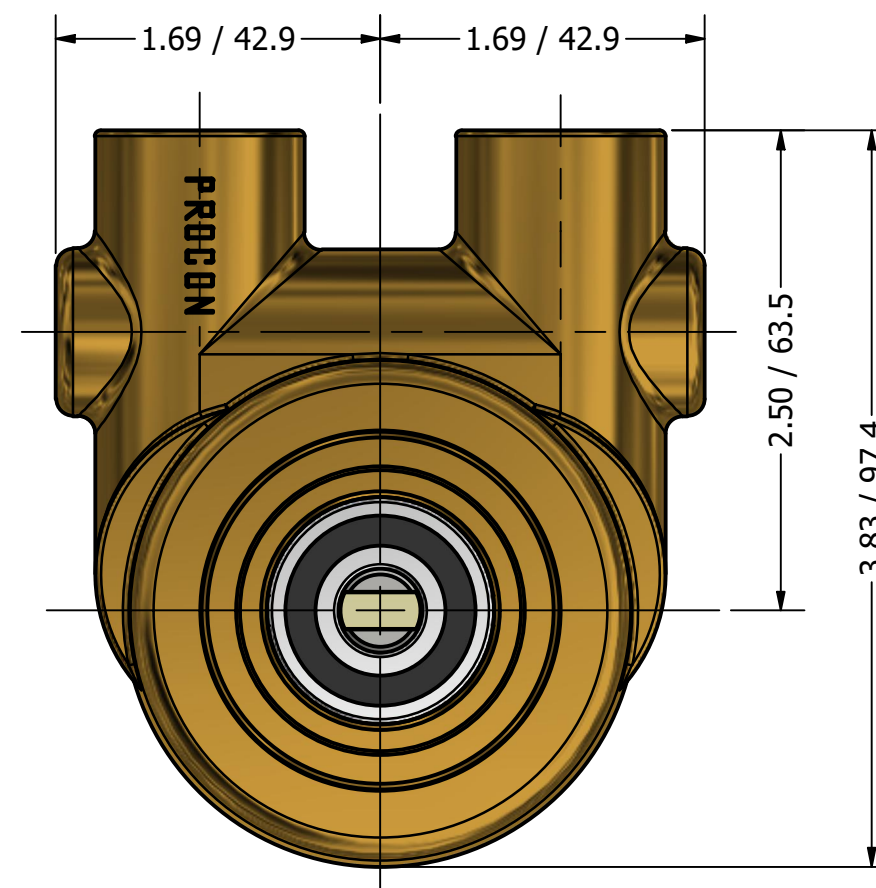

1/2" NPT
INLET/OUTLET PORTS

**SERIES 4
ROTARY VANE PUMP
CLAMP-ON STYLE
"C" MOUNTING
1/2" NPT PORTS**

1143-2 PLASTIC COUPLING

PROCON[®]
custom | fluid | solutions[®]