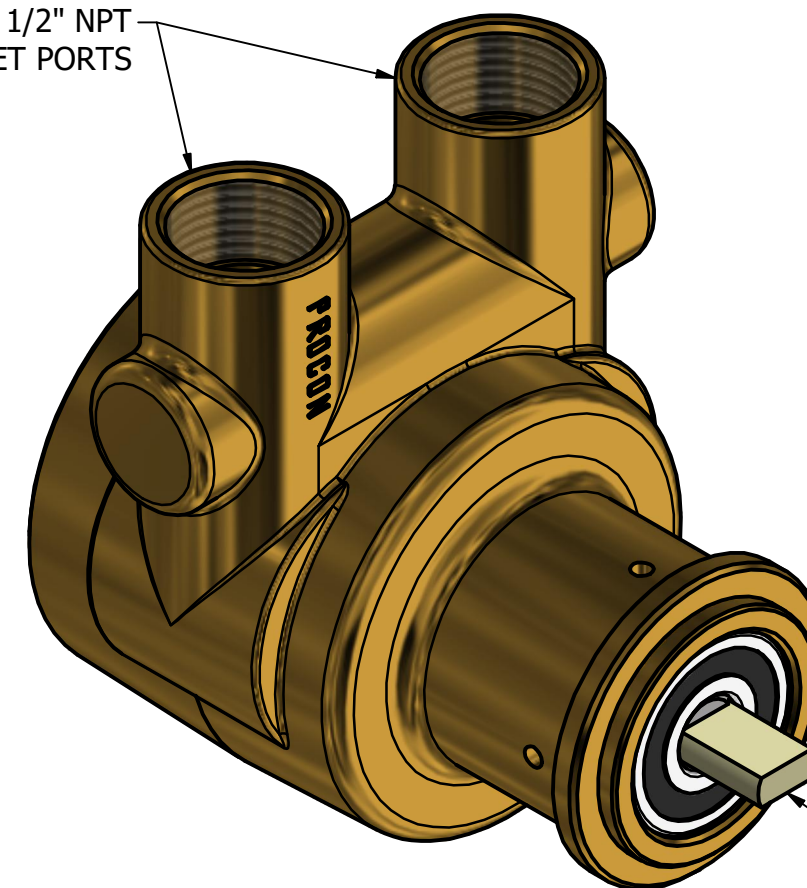

1/2" NPT
INLET/OUTLET PORTS

**SERIES 4
ROTARY VANE PUMP
CLAMP-ON STYLE
"C" MOUNTING
1/2" NPT PORTS**

1143-2 PLASTIC COUPLING

PROCON[®]
custom | fluid | solutions[®]