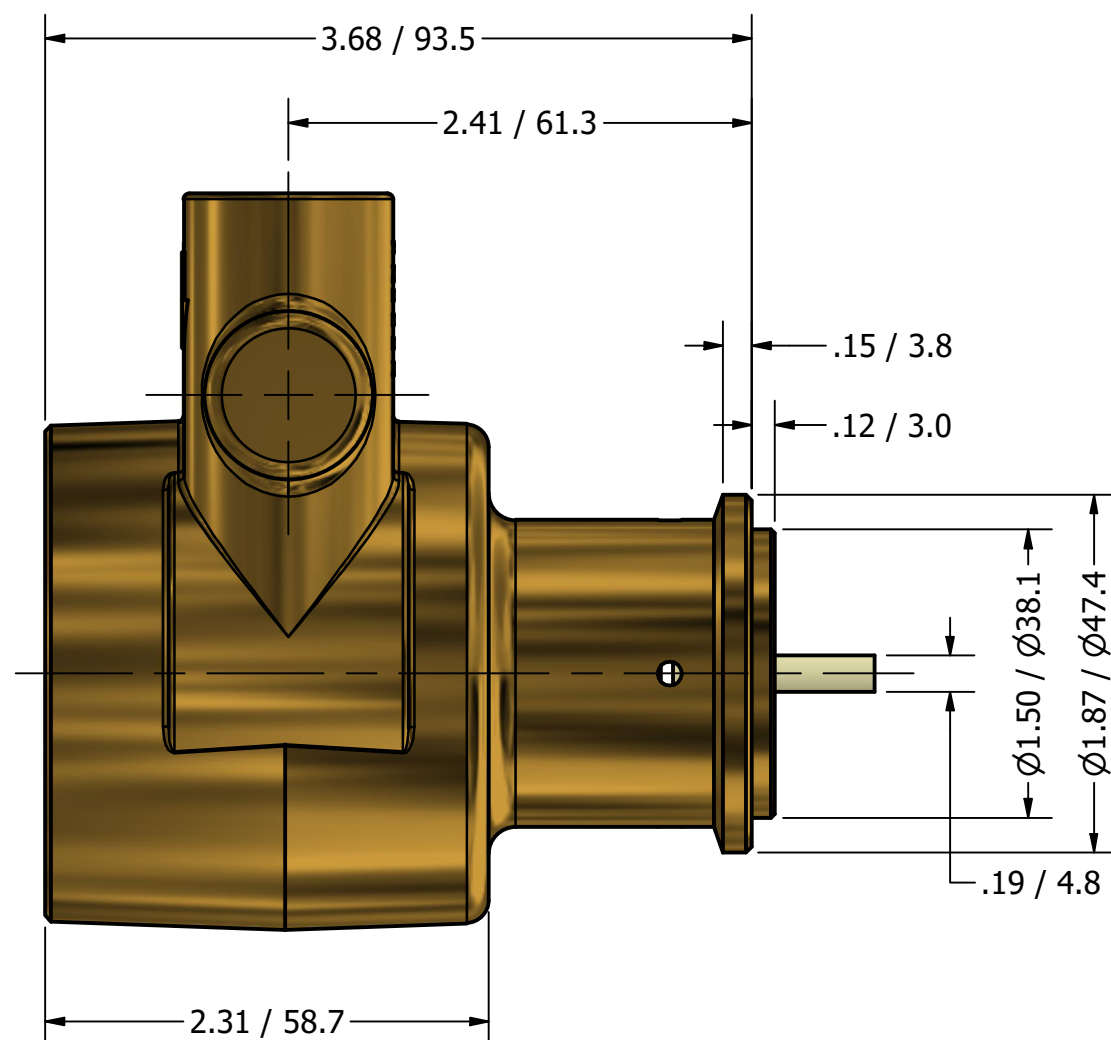

1/2" NPT
INLET/OUTLET PORTS

**SERIES 4
ROTARY VANE PUMP
CLAMP-ON STYLE
"C" MOUNTING
1/2" NPT PORTS**

1143-2 PLASTIC COUPLING

PROCON[®]
custom | fluid | solutions[®]