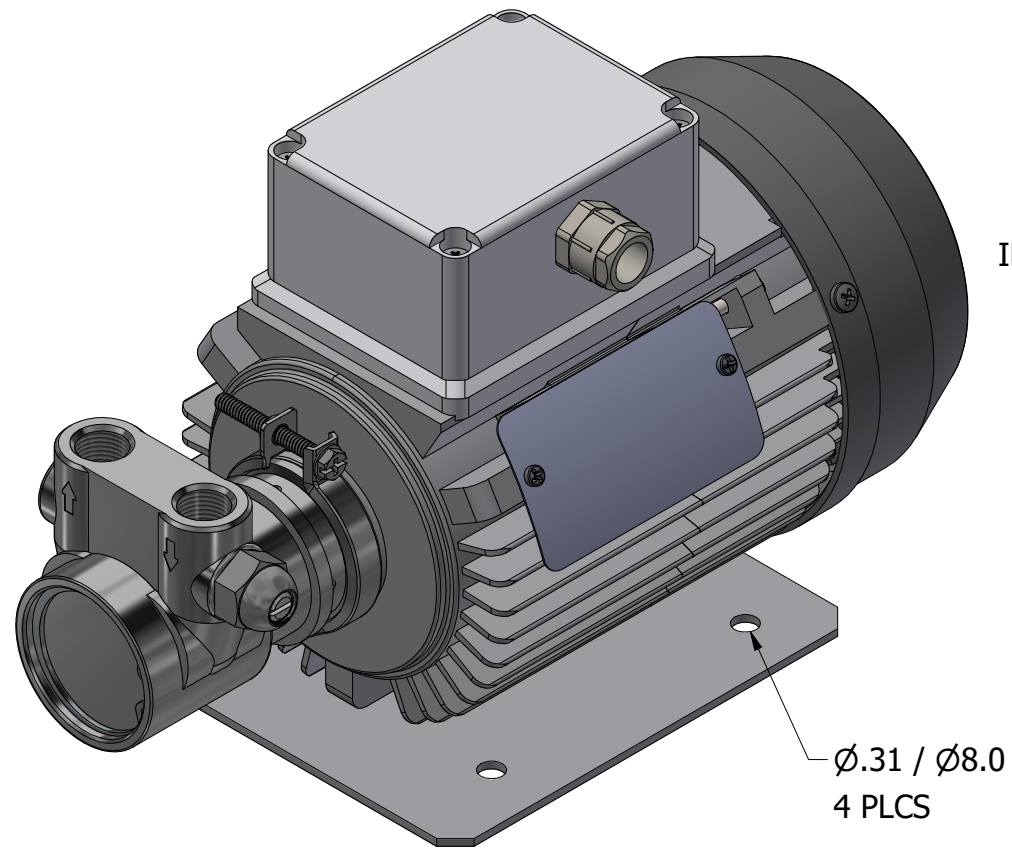

**SERIES 3  
 ROTARY VANE PUMP  
 CLAMP-ON STYLE  
 ON 717 MOTOR  
 3/8" NPT PORTS  
 WITH RELIEF VALVE**

3/8" NPT  
 INLET/OUTLET PORTS  
 2 PLCS

1.50 / 38.1

Ø.31 / Ø8.0  
 4 PLCS

RELIEF VALVE

717 MOTOR