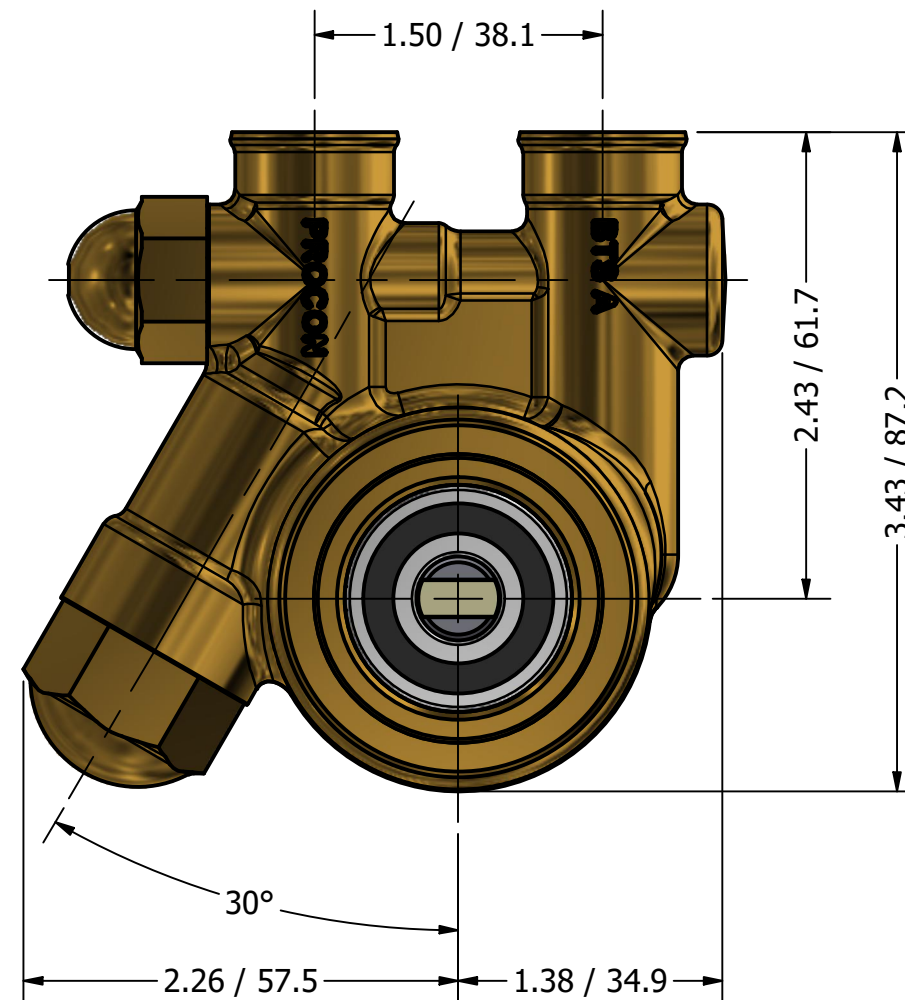

**SERIES 1
ROTARY VANE PUMP
CLAMP-ON STYLE
"C" MOUNTING
3/8" NPT PORTS
WITH RELIEF VALVE**

3/8" NPT
INLET/OUTLET PORTS

1143-2 PLASTIC COUPLING

PROCON[®]
custom | fluid | solutions[®]