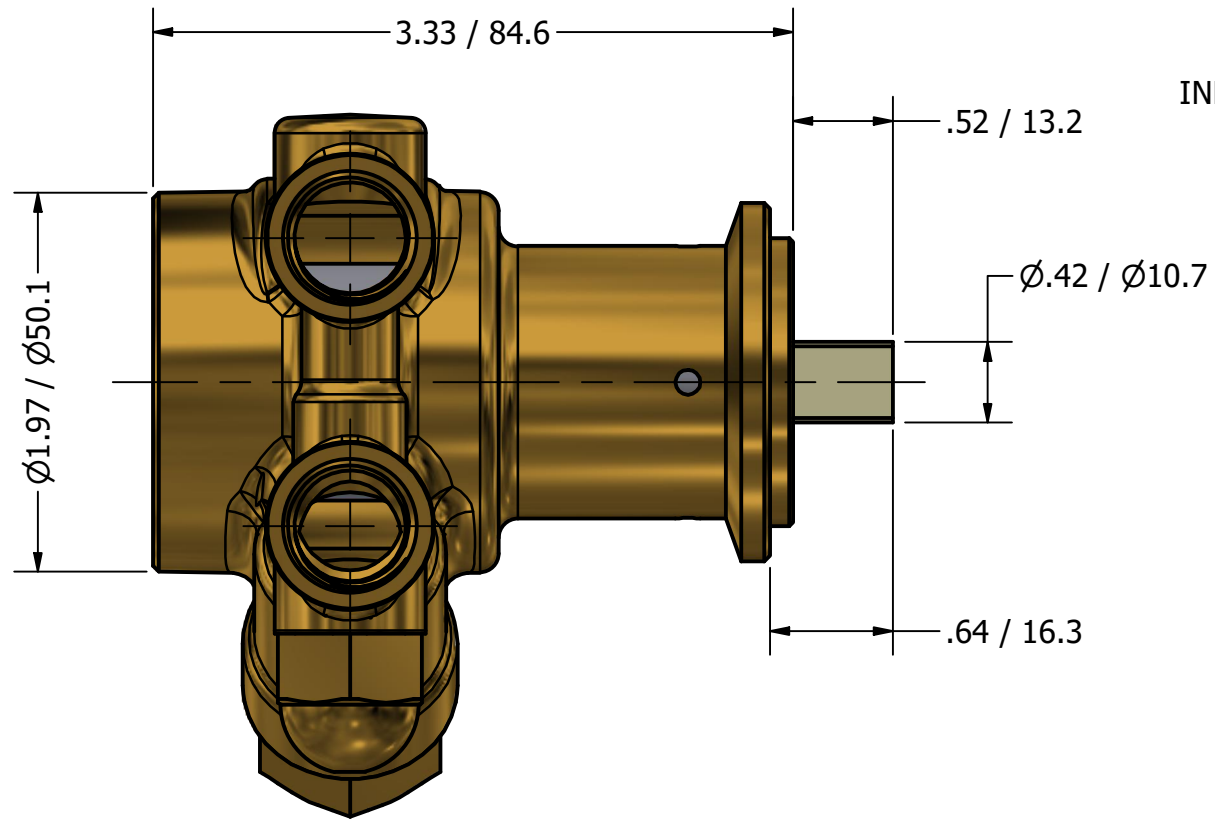

**SERIES 1
ROTARY VANE PUMP
CLAMP-ON STYLE
"C" MOUNTING
3/8" NPT PORTS
WITH RELIEF VALVE**

3/8" NPT
INLET/OUTLET PORTS

1143-2 PLASTIC COUPLING

PROCON[®]
custom | fluid | solutions[®]