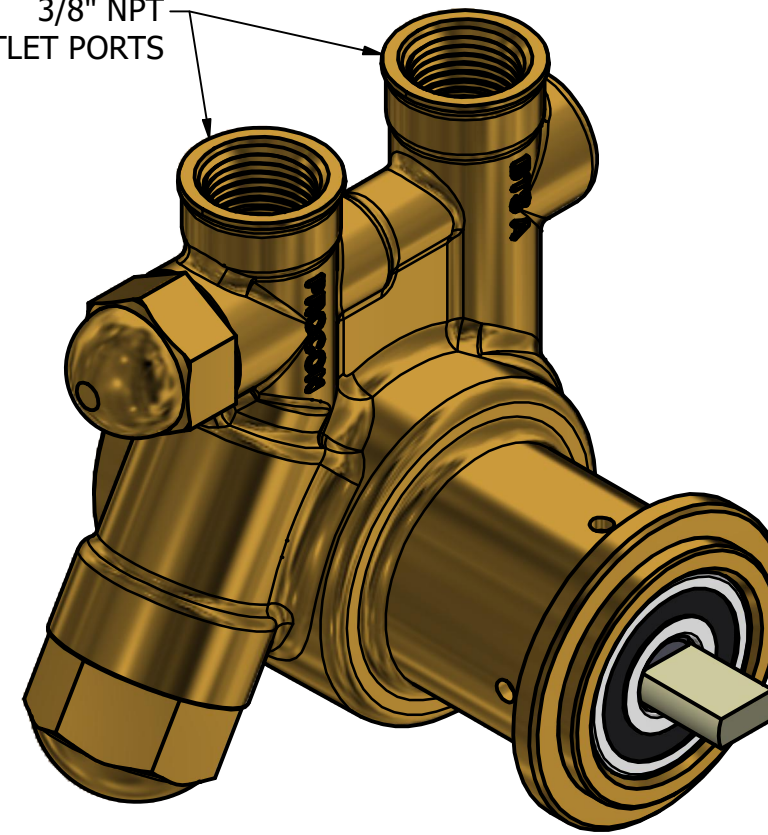

**SERIES 1
ROTARY VANE PUMP
CLAMP-ON STYLE
"C" MOUNTING
3/8" NPT PORTS
WITH RELIEF VALVE**

3/8" NPT
INLET/OUTLET PORTS

1143-2 PLASTIC COUPLING

PROCON[®]
custom | fluid | solutions[®]