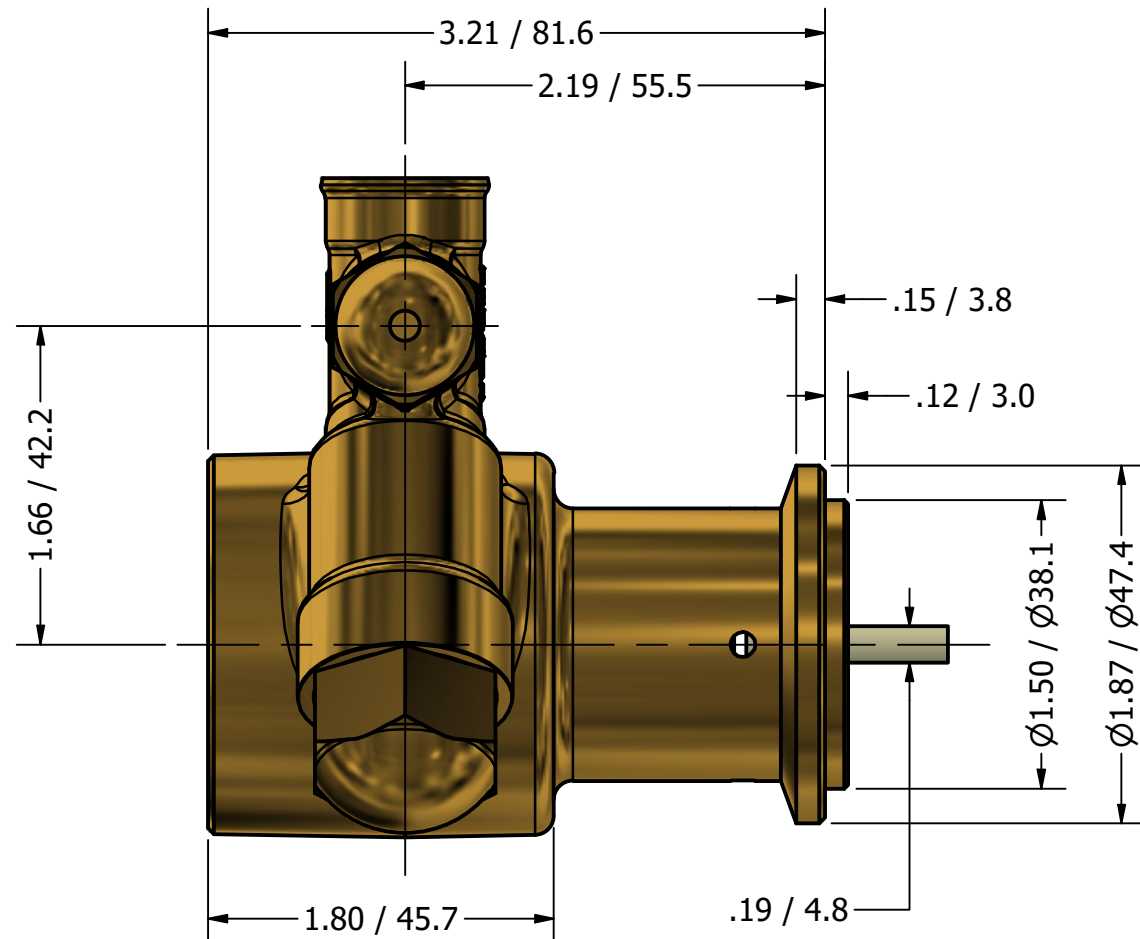

**SERIES 1
ROTARY VANE PUMP
CLAMP-ON STYLE
"C" MOUNTING
3/8" NPT PORTS
WITH RELIEF VALVE**

3/8" NPT
INLET/OUTLET PORTS

1143-2 PLASTIC COUPLING

PROCON[®]
custom | fluid | solutions[®]