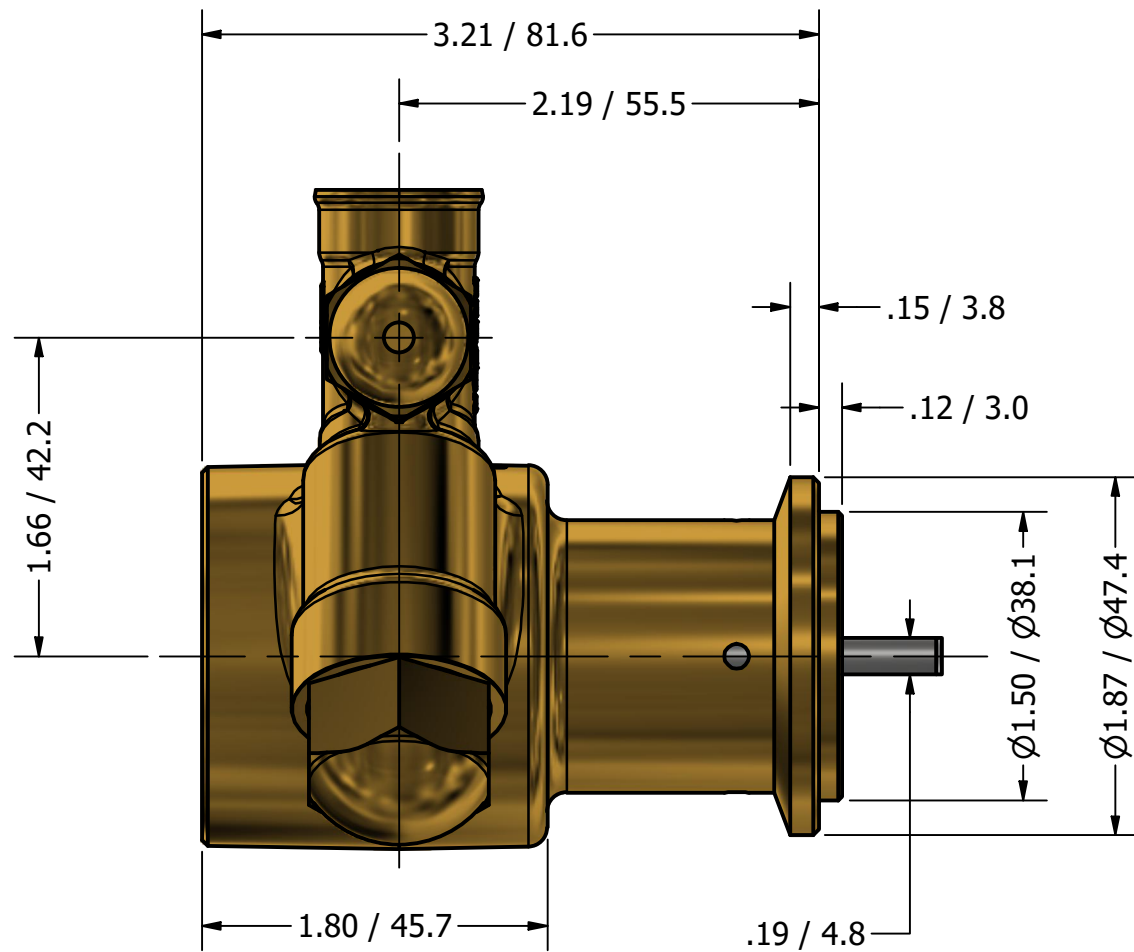

G3/8 (BSPP)
INLET/OUTLET PORTS

**SERIES 1
ROTARY VANE PUMP
CLAMP-ON STYLE
"A" MOUNTING
G3/8 (BSPP) PORTS
WITH RELIEF VALVE**

PROCON[®]
custom | fluid | solutions[®]