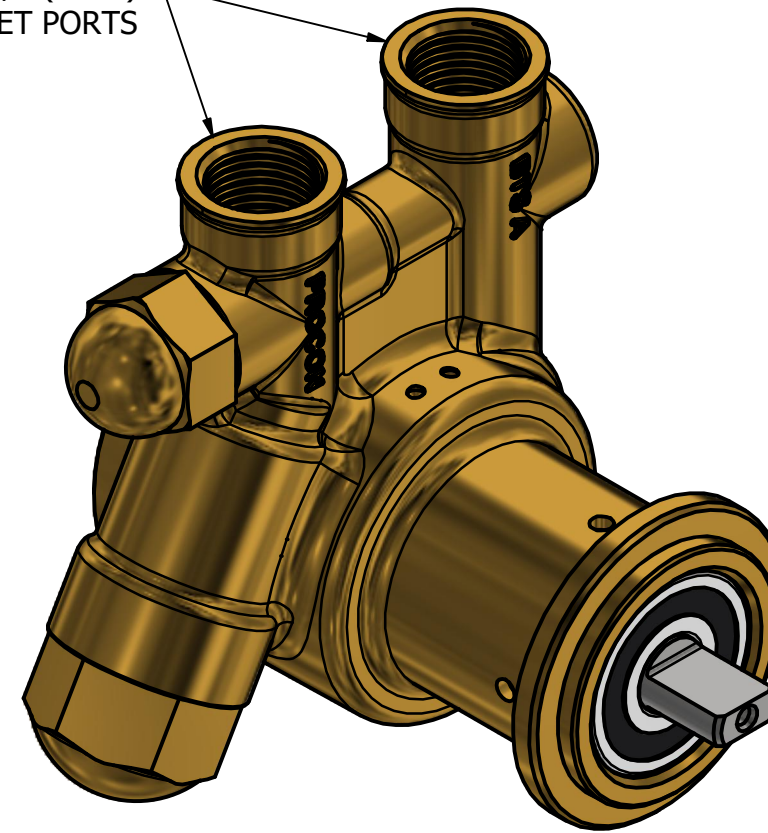

G3/8 (BSPP)
INLET/OUTLET PORTS

**SERIES 1
ROTARY VANE PUMP
CLAMP-ON STYLE
"A" MOUNTING
G3/8 (BSPP) PORTS
WITH RELIEF VALVE**

PROCON[®]
custom | fluid | solutions[®]