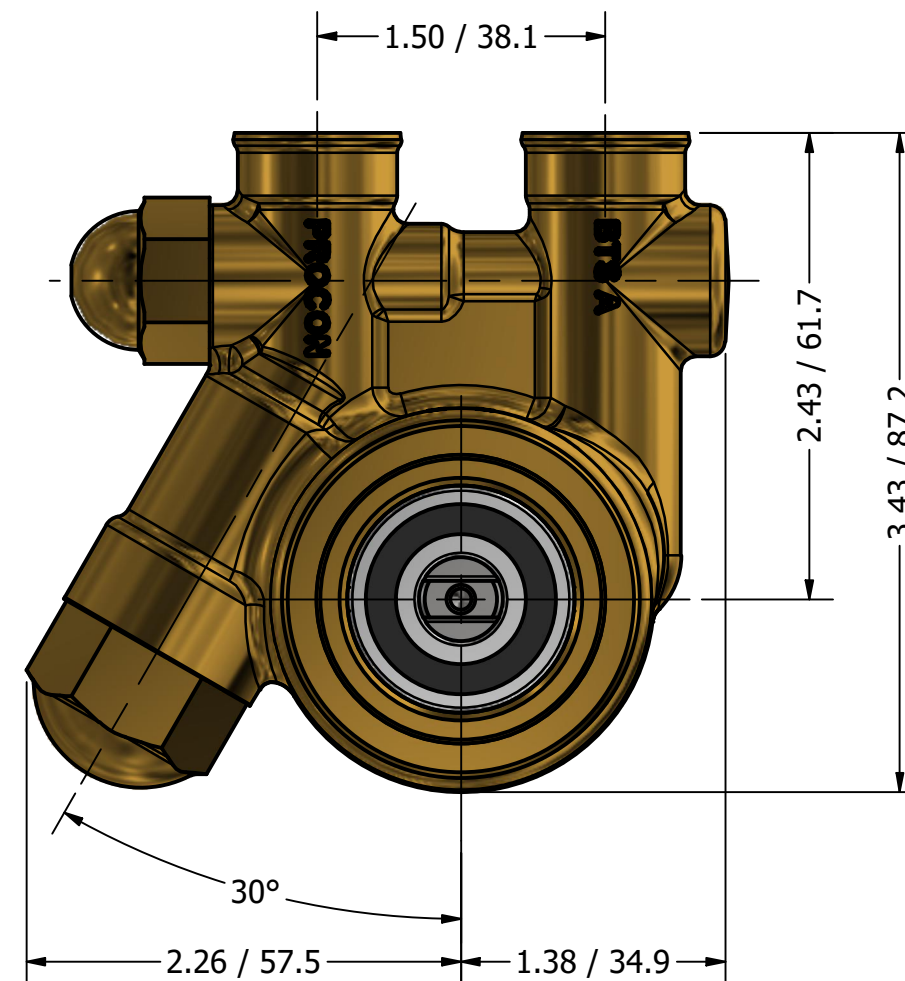

G3/8 (BSPP)
INLET/OUTLET PORTS

**SERIES 1
ROTARY VANE PUMP
CLAMP-ON STYLE
"A" MOUNTING
G3/8 (BSPP) PORTS
WITH RELIEF VALVE**

PROCON[®]
custom | fluid | solutions[®]