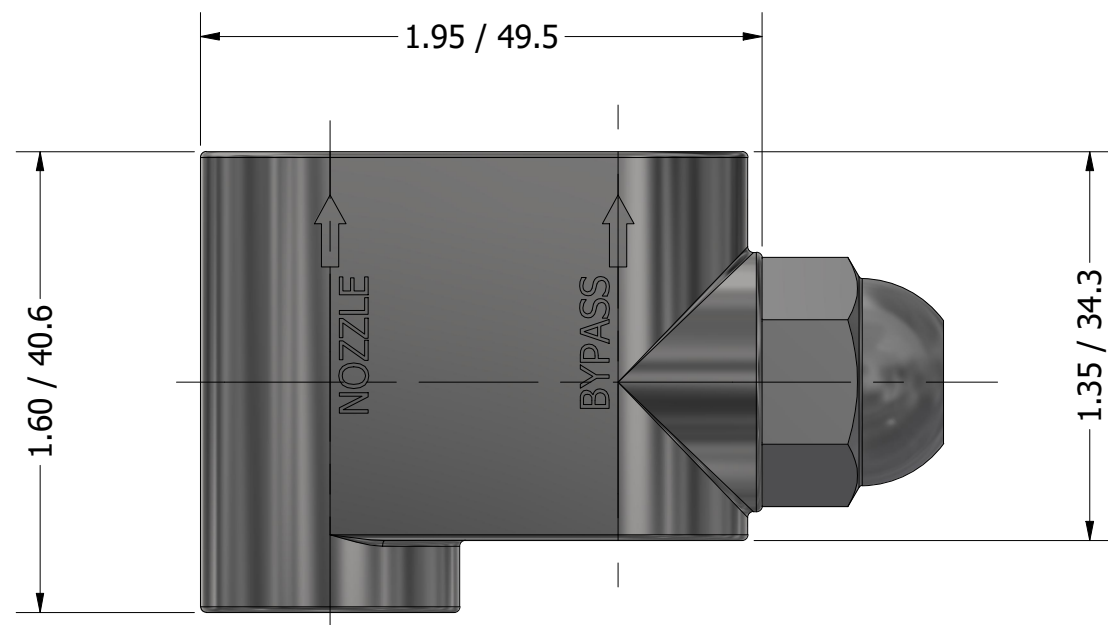

G3/8 (BSPP)
INLET/OUTLET PORTS
3 PLCS

EXTERNAL BYPASS VALVE G3/8 (BSPP) PORTS

PROCON[®]

custom | fluid | solutions[®]

a division of **Standex**

WBPV002