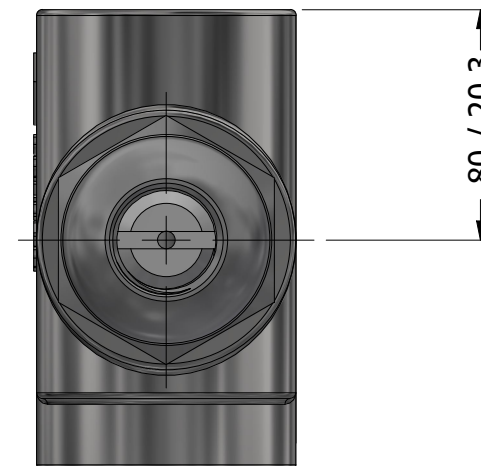

G3/8 (BSPP)
INLET/OUTLET PORTS
3 PLCS

EXTERNAL BYPASS VALVE G3/8 (BSPP) PORTS

PROCON[®]

custom | fluid | solutions[®]

a division of **Standex**

WBPV002