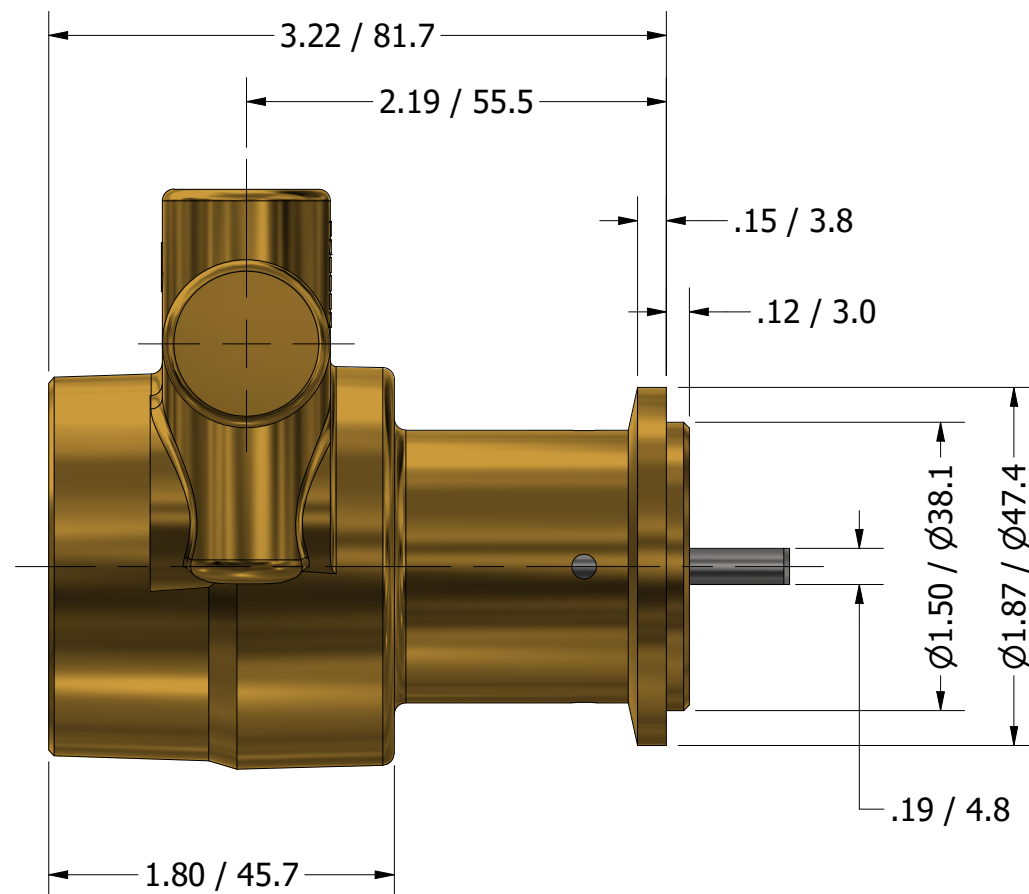

**SERIES 2  
 ROTARY VANE PUMP  
 CLAMP-ON STYLE  
 "A" MOUNTING  
 G3/8 (BSPP) PORTS**

**PROCON<sup>®</sup>**

custom | fluid | solutions<sup>®</sup>

a division of **Standex**

W1037