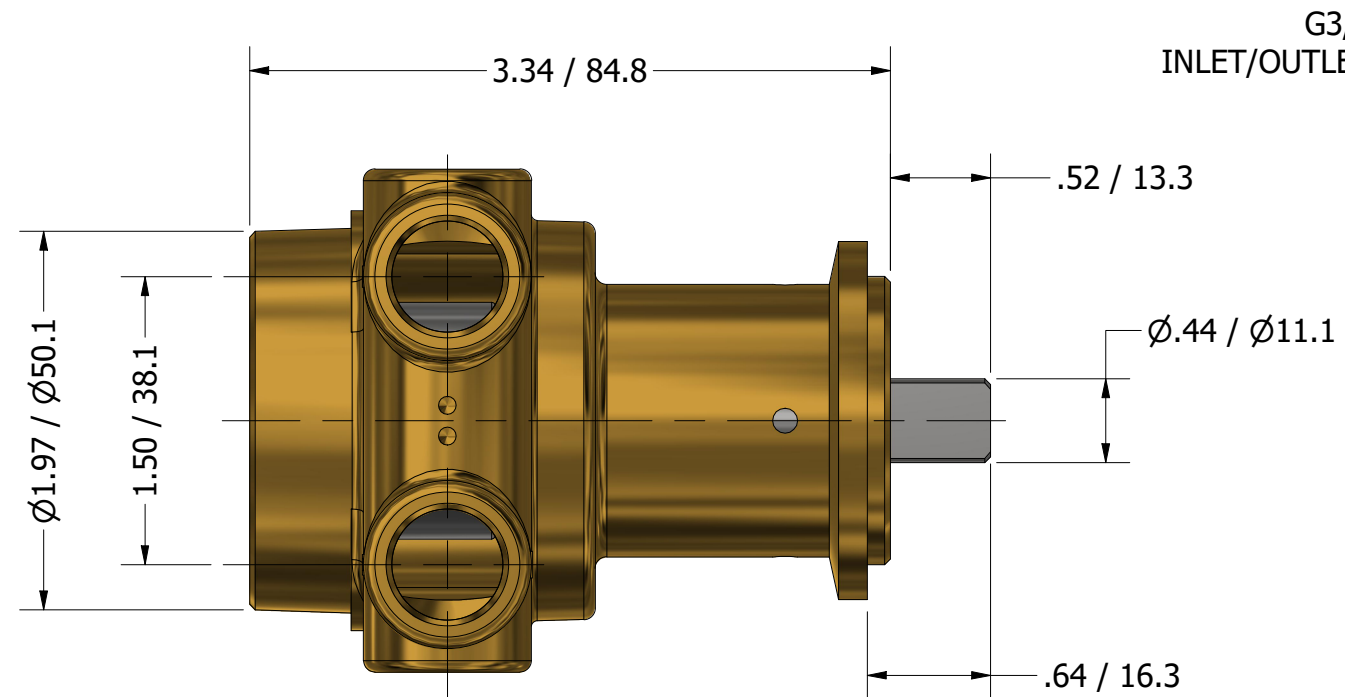

**SERIES 2  
 ROTARY VANE PUMP  
 CLAMP-ON STYLE  
 "A" MOUNTING  
 G3/8 (BSPP) PORTS**

**PROCON<sup>®</sup>**

custom | fluid | solutions<sup>®</sup>

a division of **Standex**

W1037