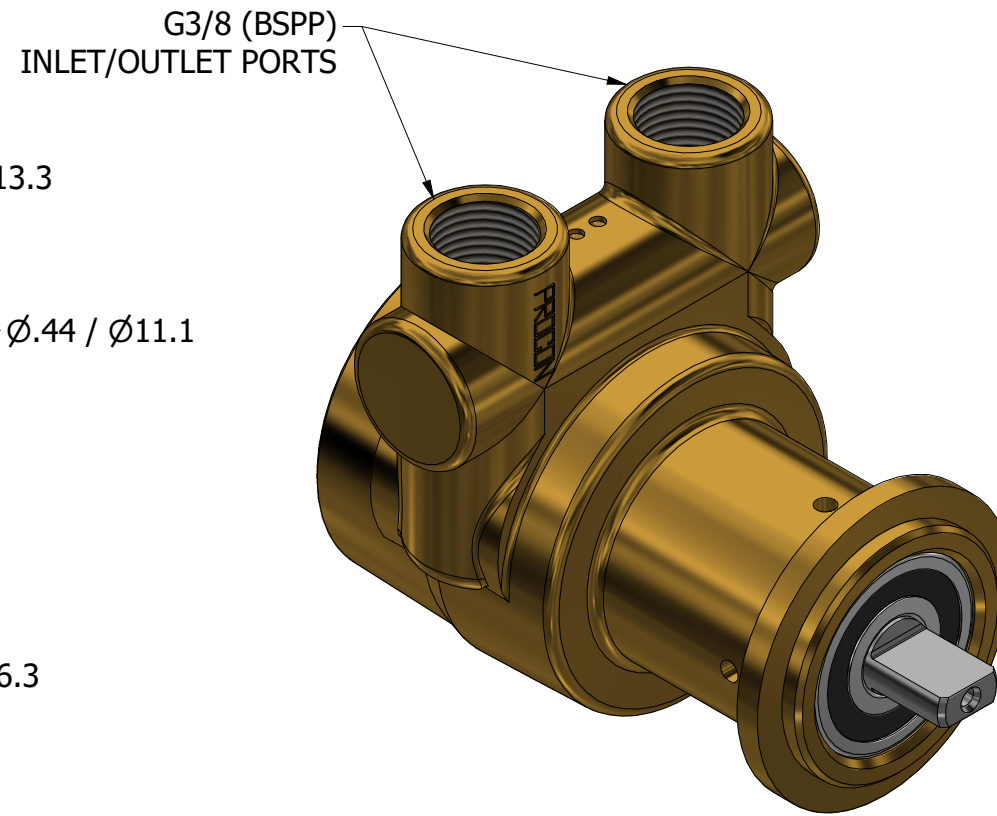

**SERIES 2  
 ROTARY VANE PUMP  
 CLAMP-ON STYLE  
 "A" MOUNTING  
 G3/8 (BSPP) PORTS**

**PROCON<sup>®</sup>**

custom | fluid | solutions<sup>®</sup>

a division of **Standex**

W1037