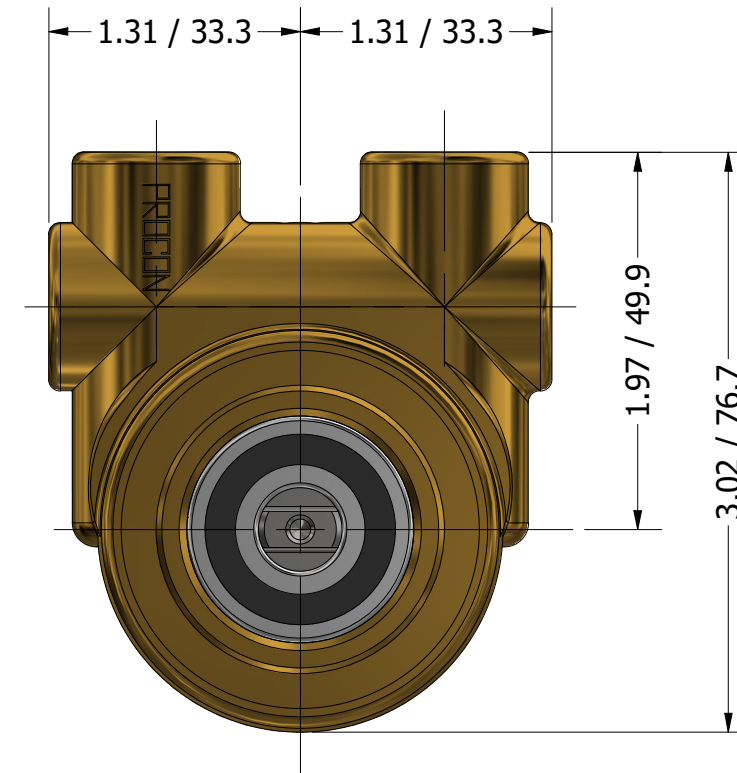

**SERIES 2  
 ROTARY VANE PUMP  
 CLAMP-ON STYLE  
 "A" MOUNTING  
 G3/8 (BSPP) PORTS**

**PROCON<sup>®</sup>**

custom | fluid | solutions<sup>®</sup>

a division of **Standex**

W1037