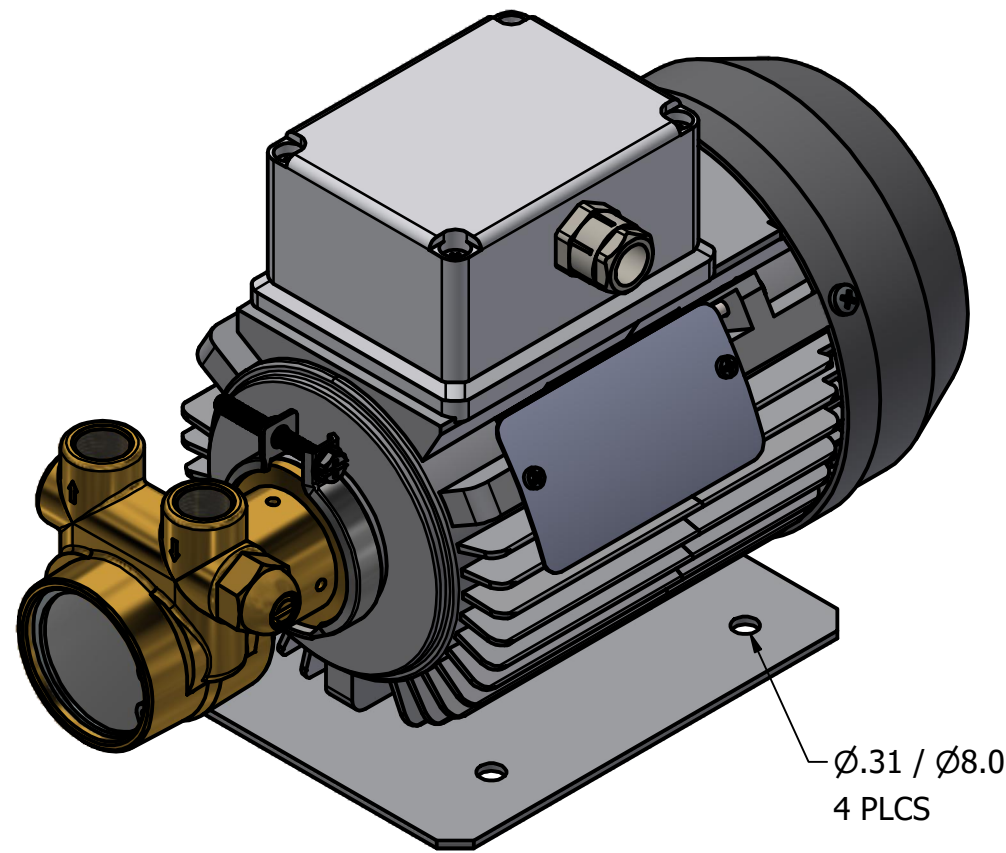

**SERIES 2  
 ROTARY VANE PUMP  
 CLAMP-ON STYLE  
 ON 717 MOTOR  
 3/8" NPT PORTS  
 WITH RELIEF VALVE**

3/8" NPT  
 INLET/OUTLET PORTS  
 2 PLCS

1.50 / 38.1

RELIEF VALVE

717 MOTOR

Ø.31 / Ø8.0  
 4 PLCS