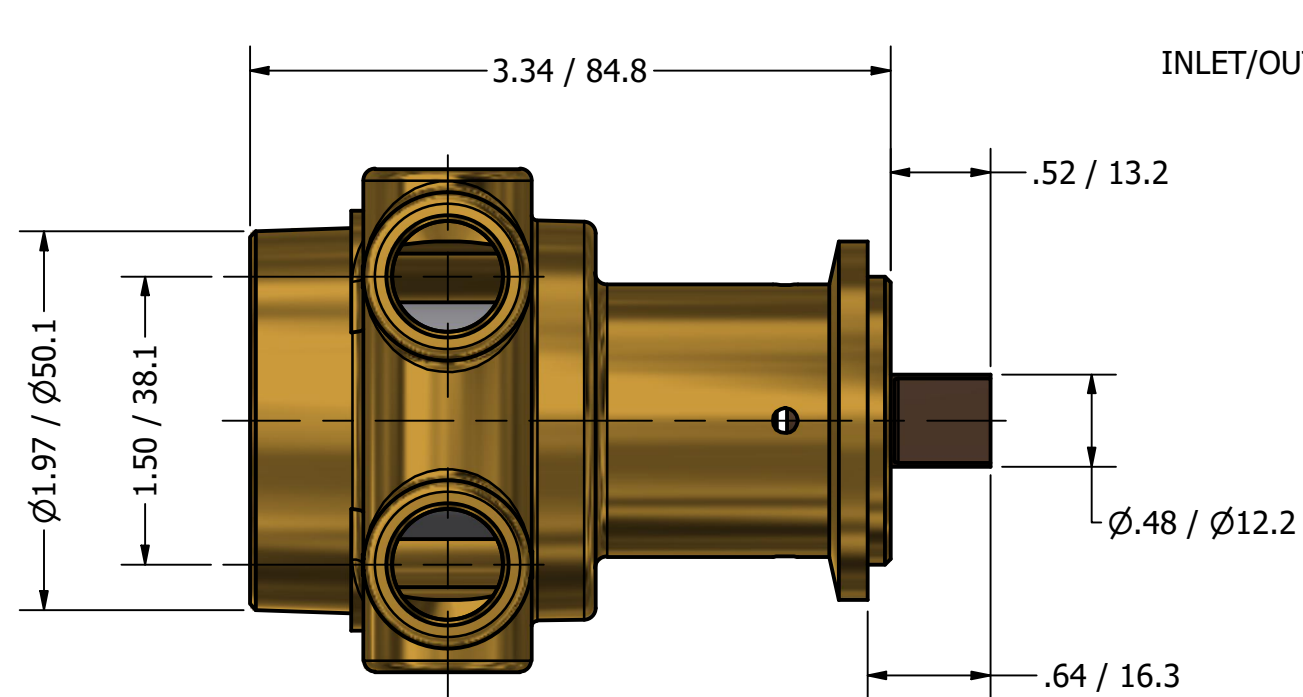

**SERIES 2
ROTARY VANE PUMP
CLAMP-ON STYLE
"B" MOUNTING
3/8" NPT PORTS**

3/8" NPT
INLET/OUTLET PORTS

1143 BRONZE COUPLING