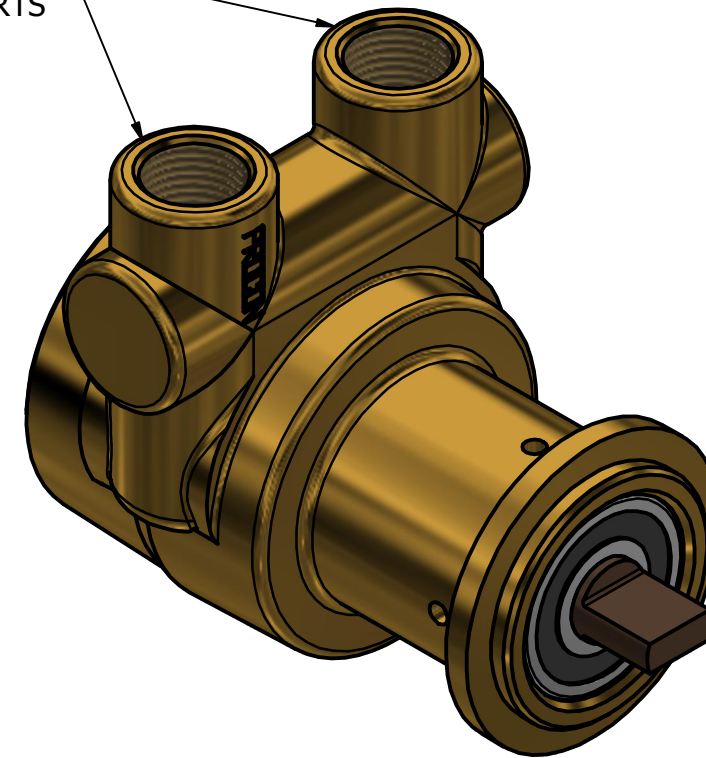

**SERIES 2
ROTARY VANE PUMP
CLAMP-ON STYLE
"B" MOUNTING
3/8" NPT PORTS**

3/8" NPT
INLET/OUTLET PORTS

1143 BRONZE COUPLING