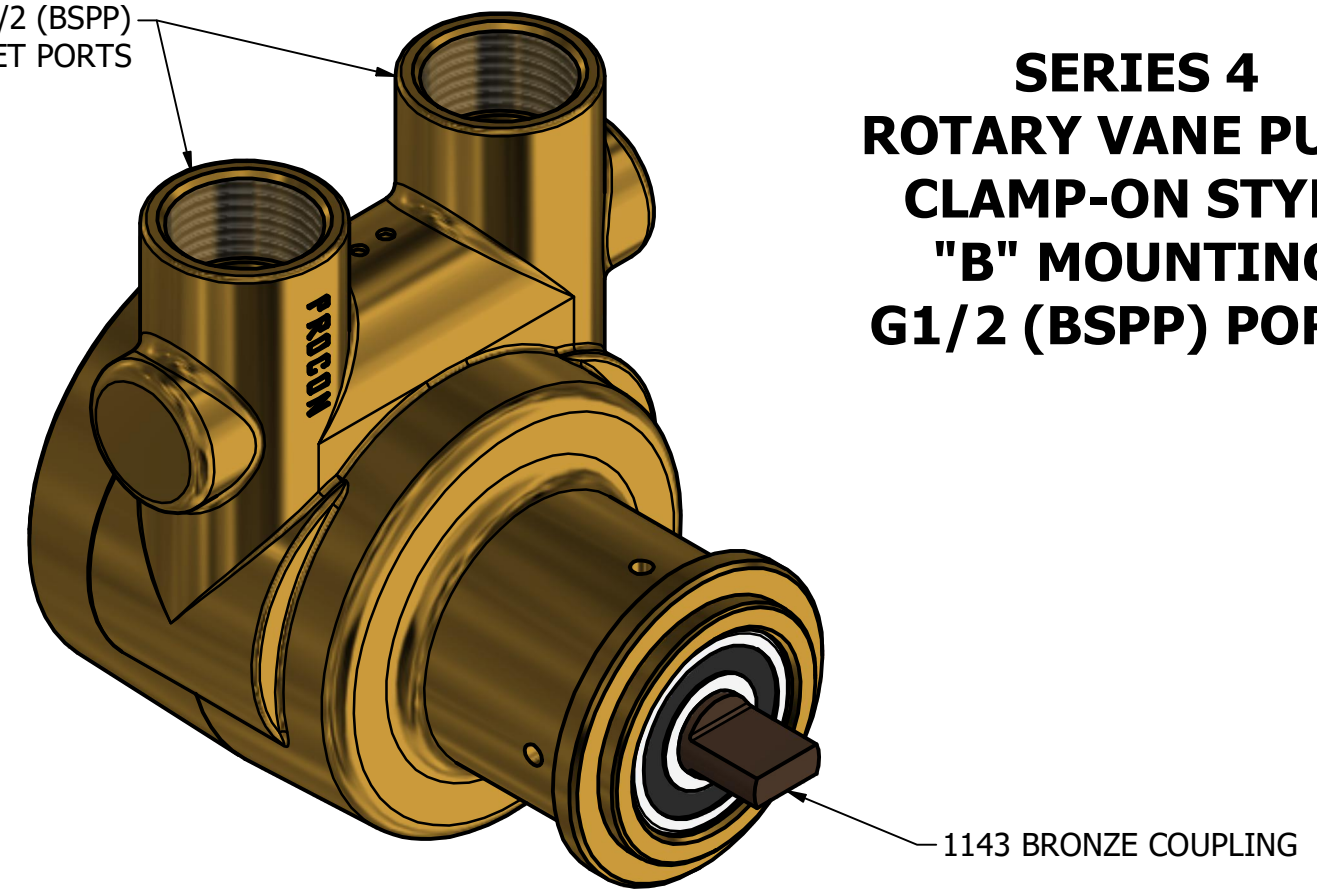

G1/2 (BSPP)
INLET/OUTLET PORTS

**SERIES 4
ROTARY VANE PUMP
CLAMP-ON STYLE
"B" MOUNTING
G1/2 (BSPP) PORTS**

PROCON[®]
custom | fluid | solutions[®]