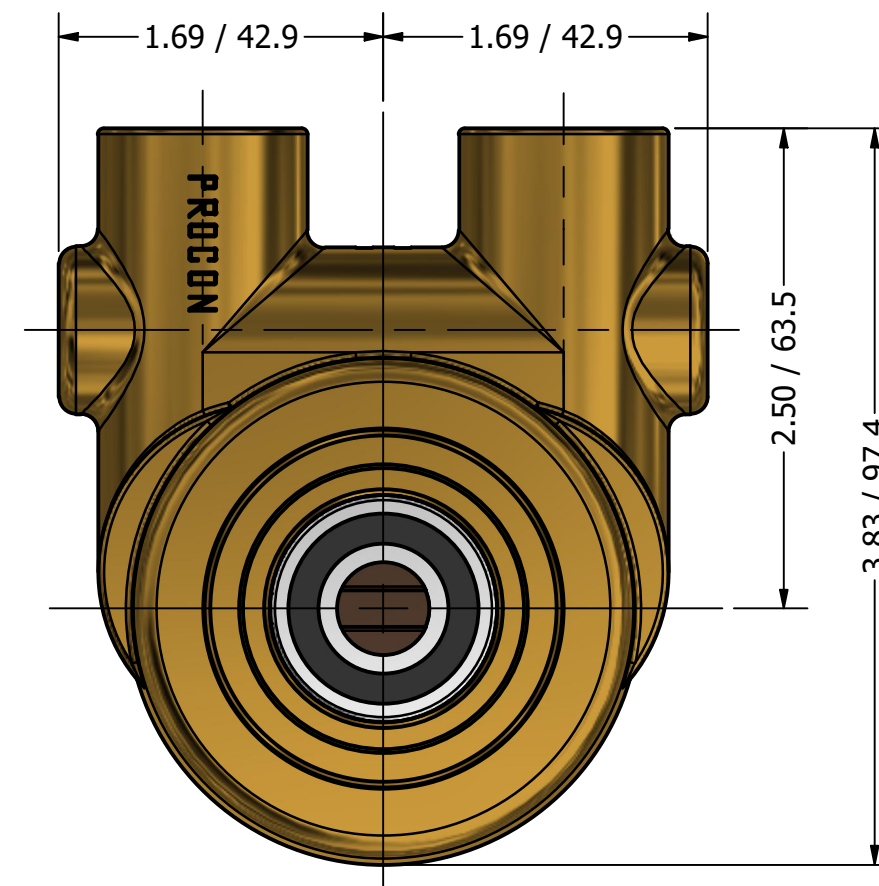

G1/2 (BSPP)
INLET/OUTLET PORTS

**SERIES 4
ROTARY VANE PUMP
CLAMP-ON STYLE
"B" MOUNTING
G1/2 (BSPP) PORTS**

PROCON[®]
custom | fluid | solutions[®]