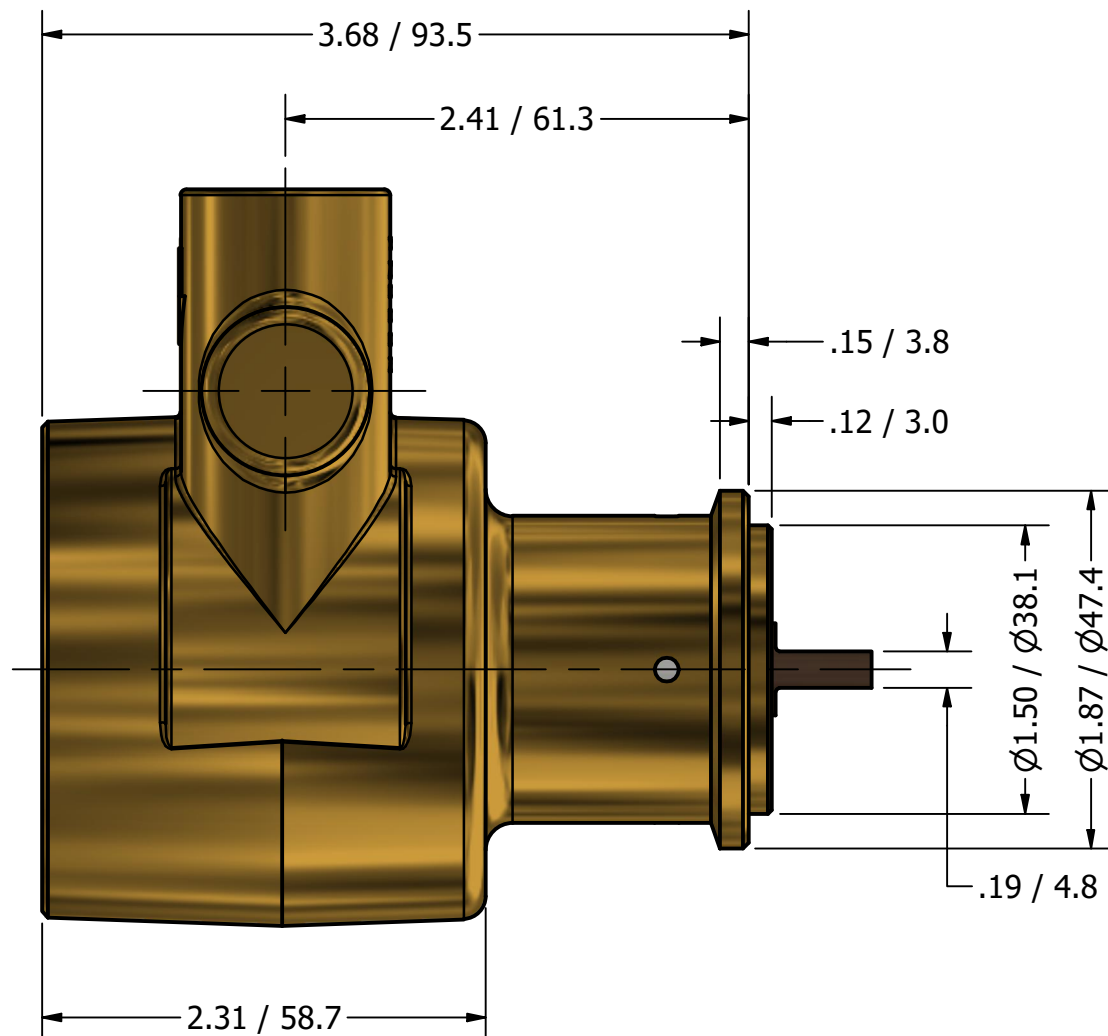

G1/2 (BSPP)
INLET/OUTLET PORTS

**SERIES 4
ROTARY VANE PUMP
CLAMP-ON STYLE
"B" MOUNTING
G1/2 (BSPP) PORTS**

PROCON[®]
custom | fluid | solutions[®]