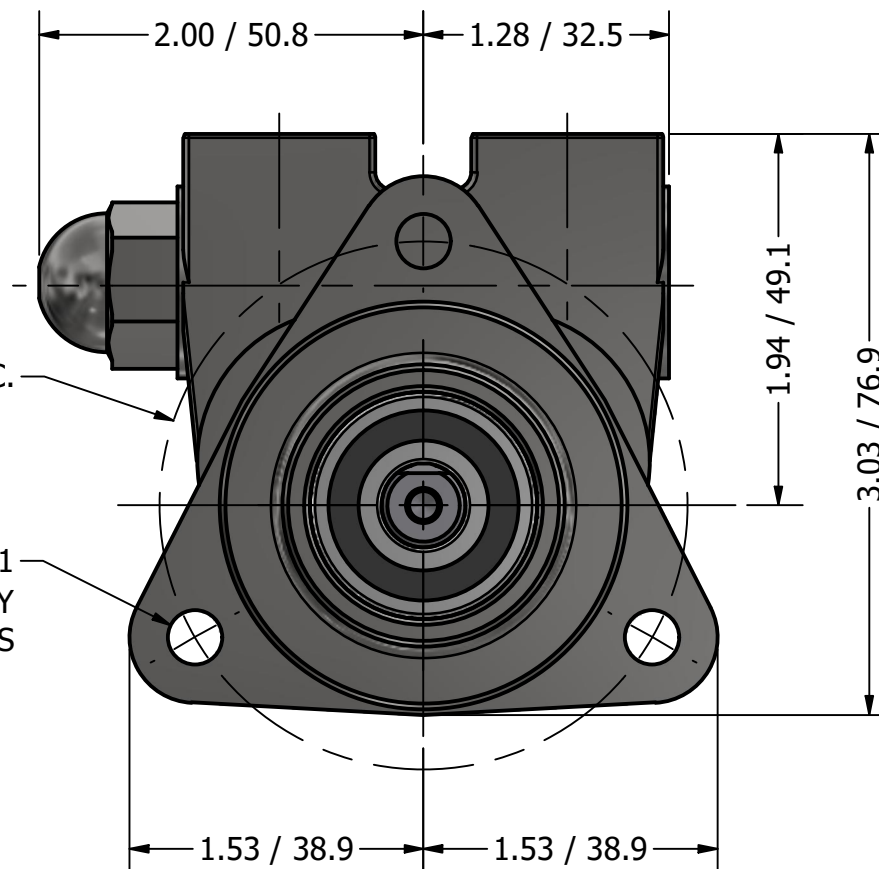

3/8" NPT
INLET/OUTLET PORTS

**SERIES 3
ROTARY VANE PUMP
BOLT-ON STYLE
"E" MOUNTING
3/8" NPT PORTS
WITH RELIEF VALVE**

$\phi 2.75 / \phi 69.9$ B.C.

$\phi .28 / \phi 7.1$
3 EQUALLY
SPACED HOLES

PROCON[®]
custom | fluid | solutions[®]