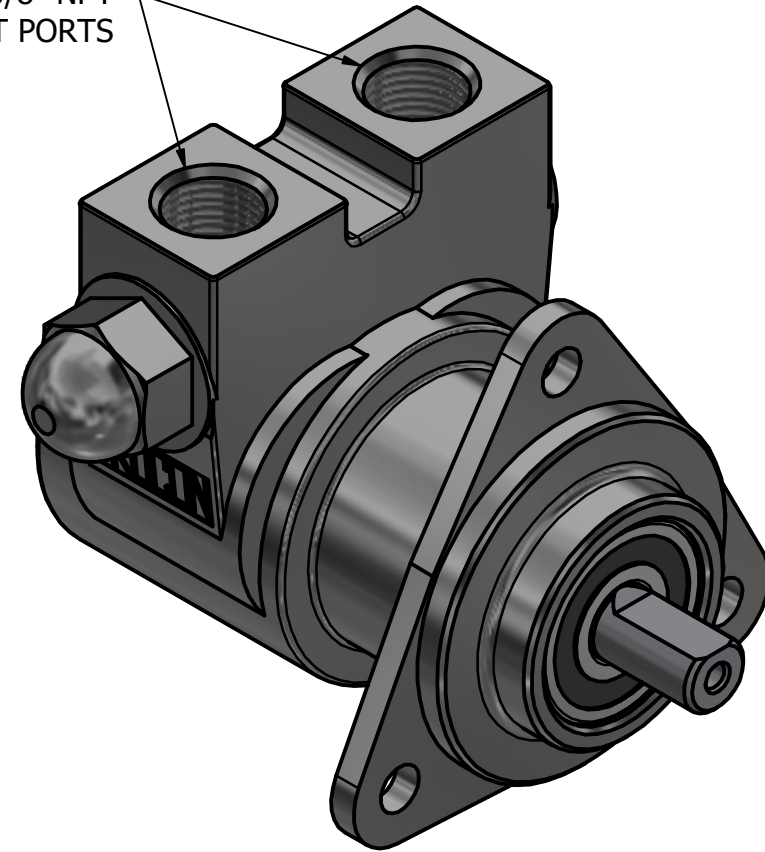

3/8" NPT
INLET/OUTLET PORTS

**SERIES 3
ROTARY VANE PUMP
BOLT-ON STYLE
"E" MOUNTING
3/8" NPT PORTS
WITH RELIEF VALVE**

$\phi 2.75 / \phi 69.9$ B.C.

$\phi .28 / \phi 7.1$
3 EQUALLY
SPACED HOLES

PROCON[®]
custom | fluid | solutions[®]