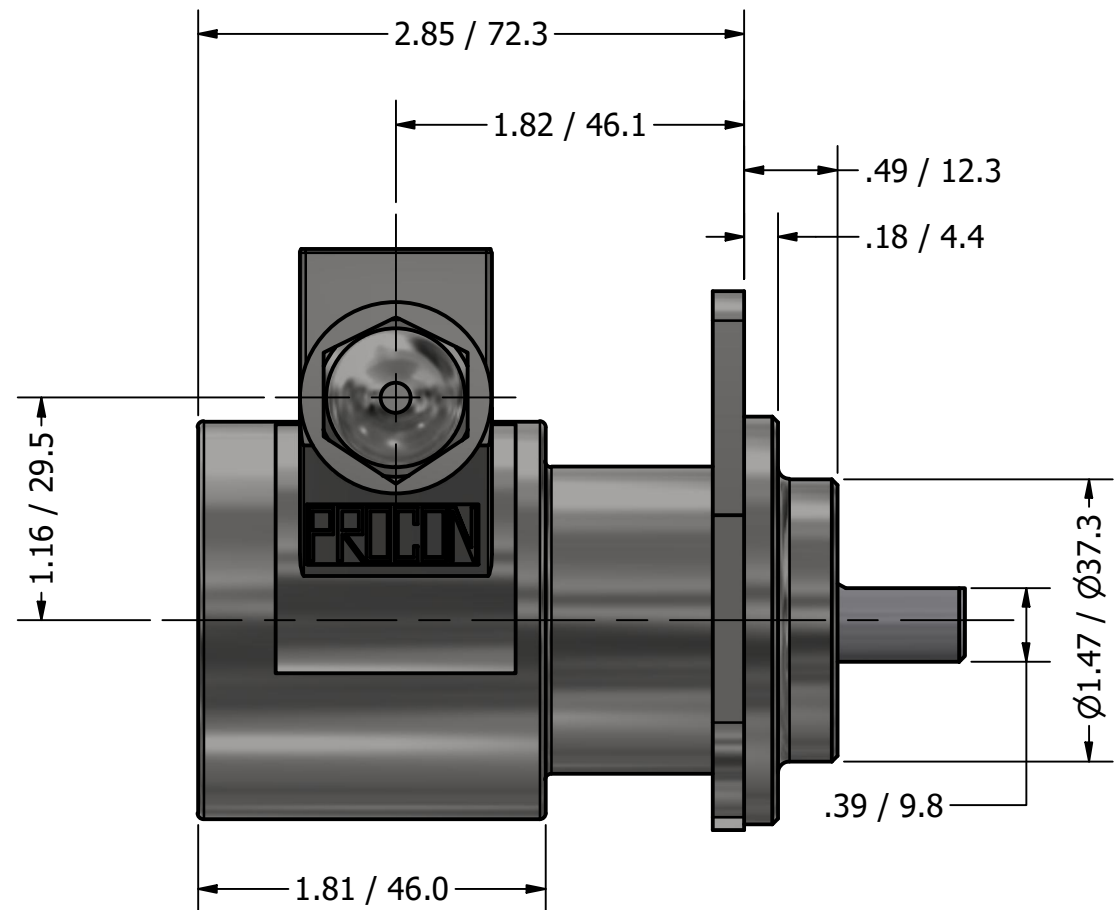

3/8" NPT
INLET/OUTLET PORTS

**SERIES 3
ROTARY VANE PUMP
BOLT-ON STYLE
"E" MOUNTING
3/8" NPT PORTS
WITH RELIEF VALVE**

$\phi 2.75 / \phi 69.9$ B.C.

$\phi .28 / \phi 7.1$
3 EQUALLY
SPACED HOLES

PROCON[®]
custom | fluid | solutions[®]