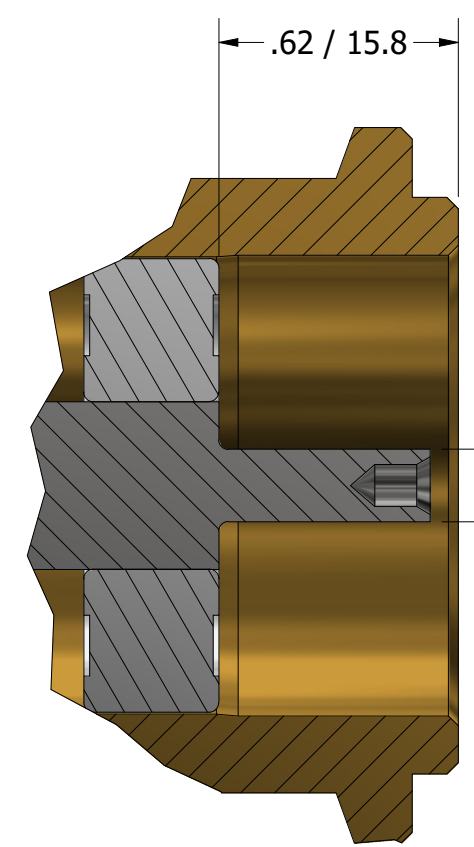

**SERIES 1  
ROTARY VANE PUMP  
CLAMP-ON STYLE  
"R" MOUNTING  
3/8" NPT PORTS  
WITH RELIEF VALVE**

**DETAIL A**

**PROCON**<sup>®</sup>

custom | fluid | solutions<sup>®</sup>

a division of **Standex**

W1021