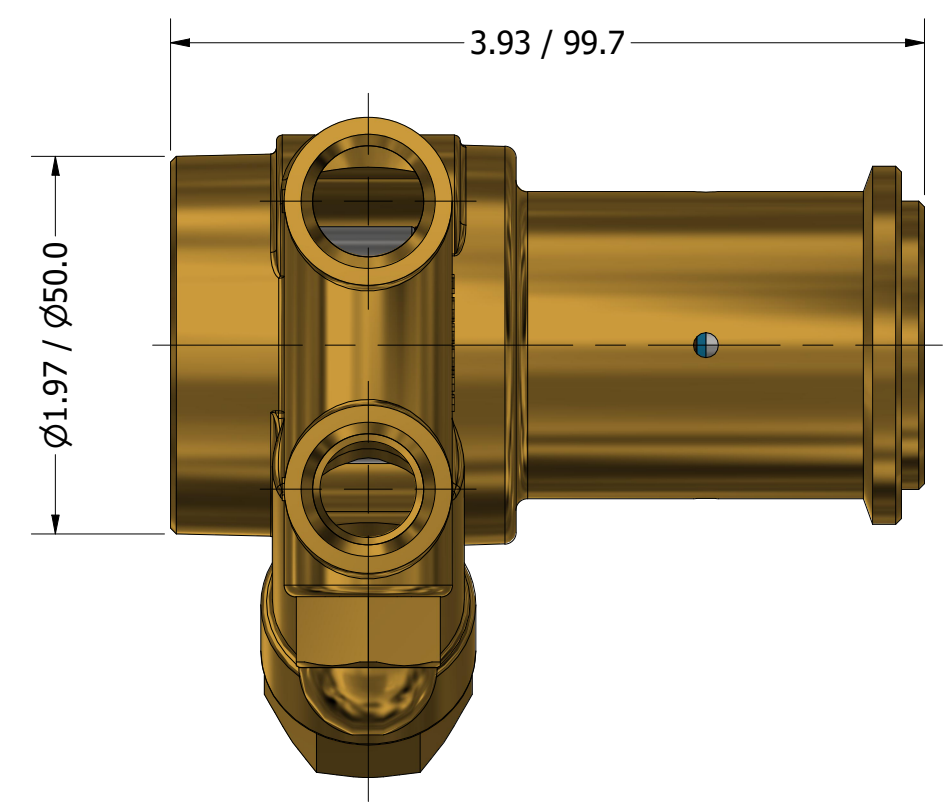

**SERIES 1  
ROTARY VANE PUMP  
CLAMP-ON STYLE  
"R" MOUNTING  
3/8" NPT PORTS  
WITH RELIEF VALVE**

**DETAIL A**

**PROCON**<sup>®</sup>

custom | fluid | solutions<sup>®</sup>

a division of **Standex**

W1021