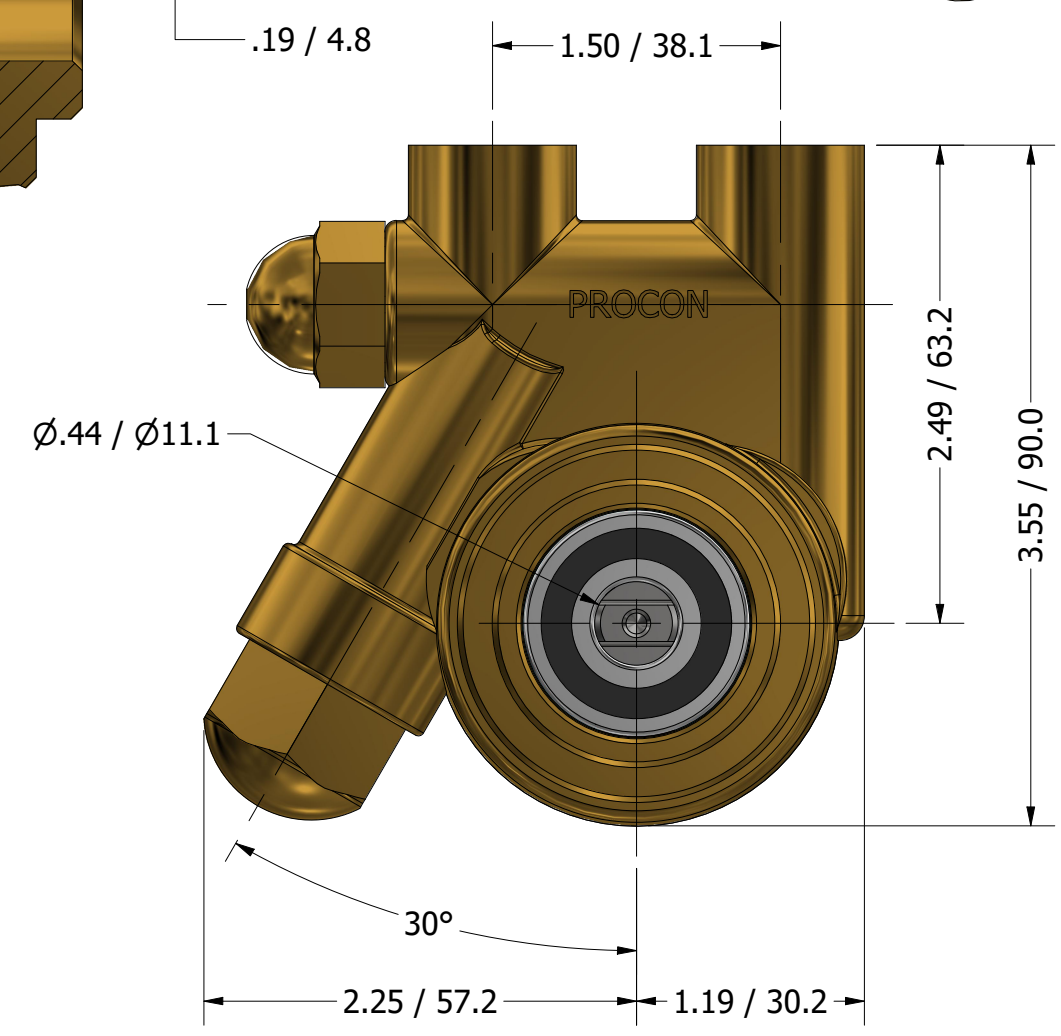

**SERIES 1  
ROTARY VANE PUMP  
CLAMP-ON STYLE  
"R" MOUNTING  
3/8" NPT PORTS  
WITH RELIEF VALVE**

**DETAIL A**

**PROCON**<sup>®</sup>

custom | fluid | solutions<sup>®</sup>

a division of **Standex**

W1021