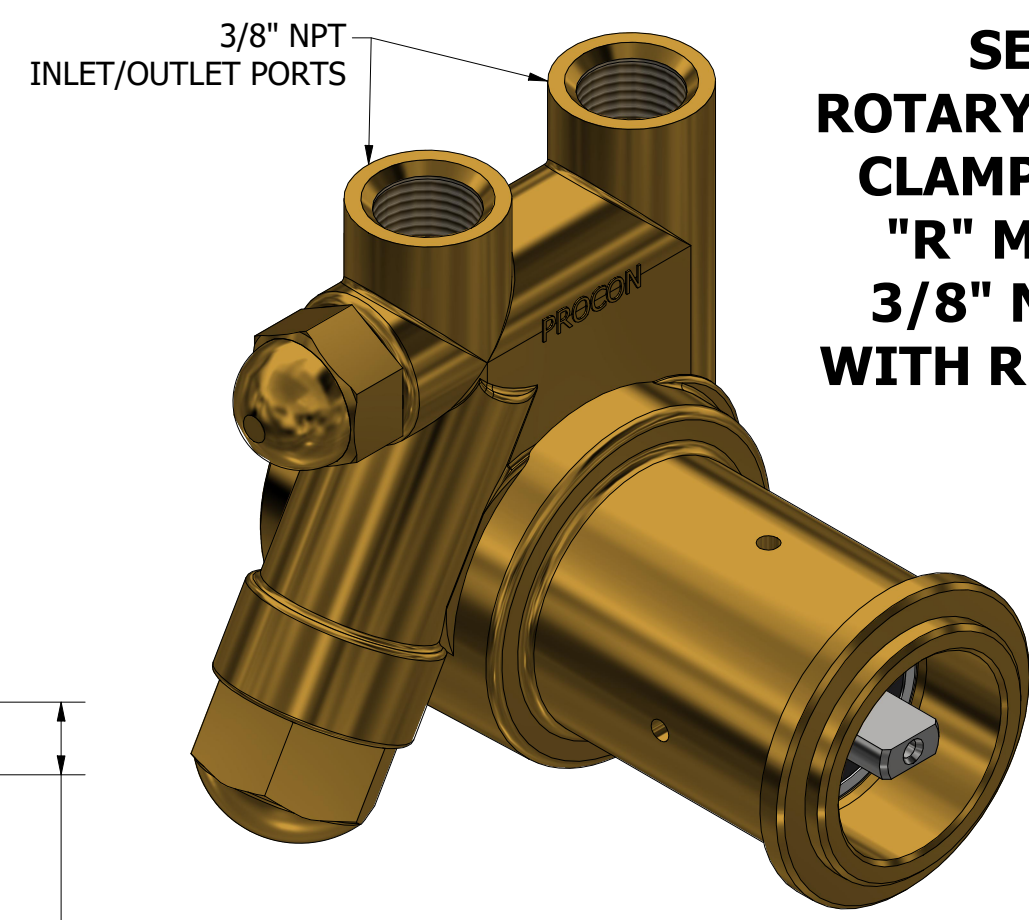

**SERIES 1  
ROTARY VANE PUMP  
CLAMP-ON STYLE  
"R" MOUNTING  
3/8" NPT PORTS  
WITH RELIEF VALVE**

**DETAIL A**

**PROCON**<sup>®</sup>

custom | fluid | solutions<sup>®</sup>

a division of **Standex**

W1021