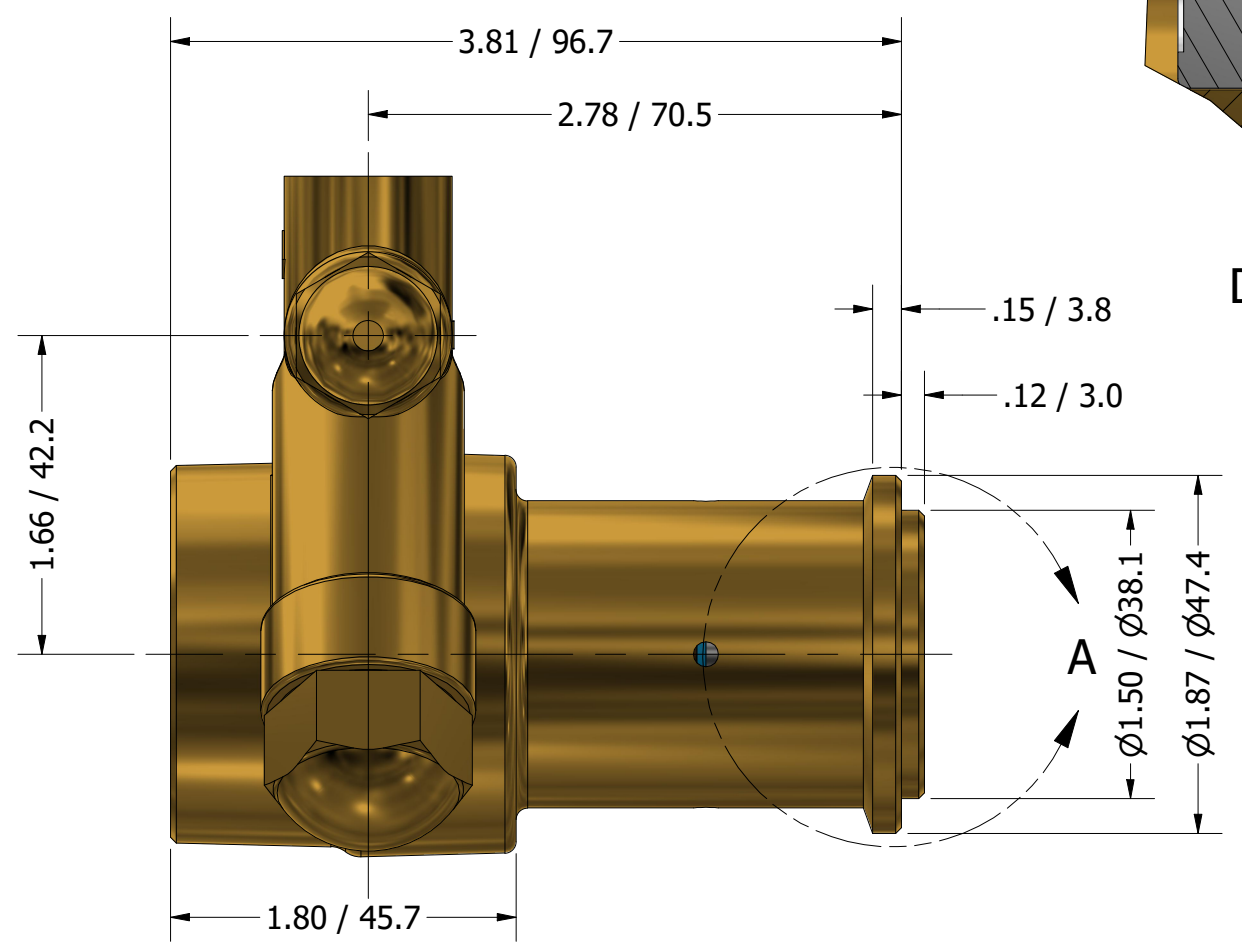

**SERIES 1  
ROTARY VANE PUMP  
CLAMP-ON STYLE  
"R" MOUNTING  
3/8" NPT PORTS  
WITH RELIEF VALVE**

**DETAIL A**

**PROCON**<sup>®</sup>

custom | fluid | solutions<sup>®</sup>

a division of **Standex**

W1021