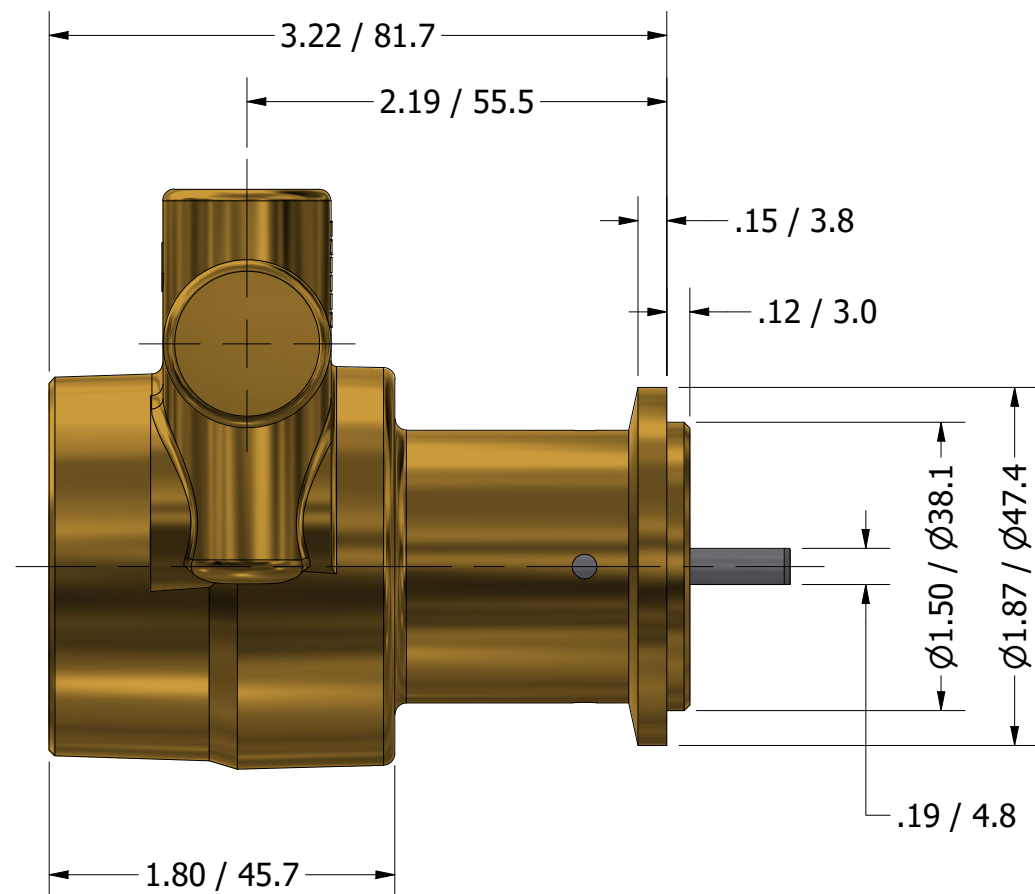

**SERIES 2
ROTARY VANE PUMP
CLAMP-ON STYLE
"A" MOUNTING
3/8" NPT PORTS
WITH RELIEF VALVE**

PROCON[®]

custom | fluid | solutions[®]

a division of **Standex**

W1058