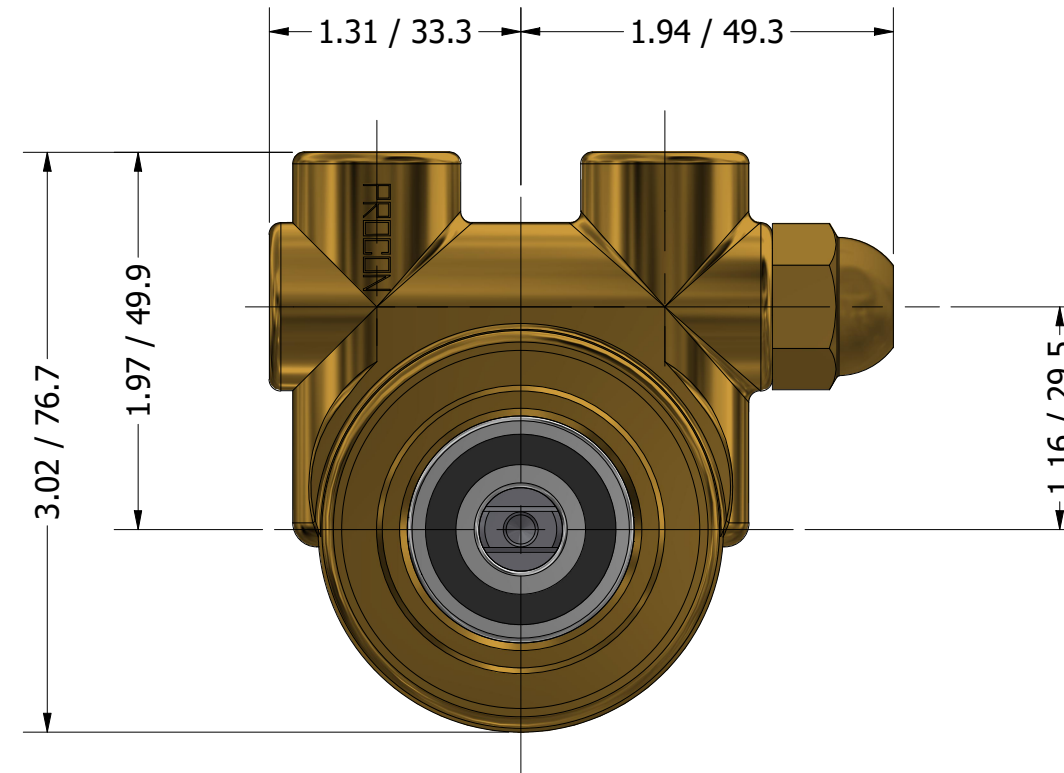

**SERIES 2
ROTARY VANE PUMP
CLAMP-ON STYLE
"A" MOUNTING
3/8" NPT PORTS
WITH RELIEF VALVE**

PROCON[®]

custom | fluid | solutions[®]

a division of **Standex**

W1058